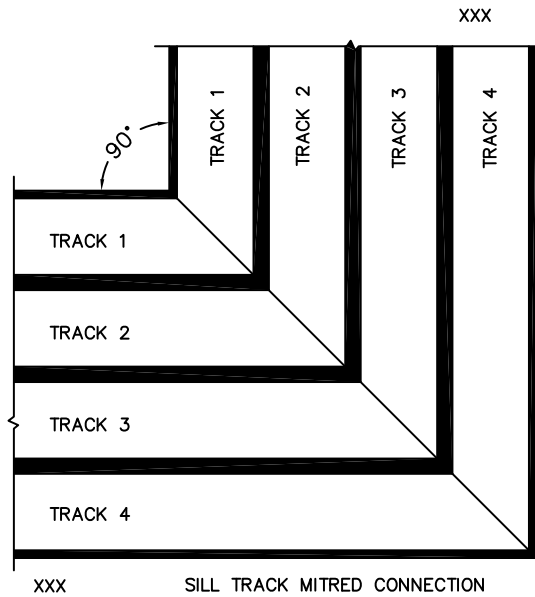

**FLEETWOOD**  
WINDOWS & DOORS  
FleetwoodUSA.com

**NORWOOD 3050**  
90°XXXIXXX STANDARD CONFIGURATION  
WITH SCREENS

ORDER NO.:

ITEM NO.:

(USE RULER TO SCALE DIMENSIONS IN INCHES)

SCALE: 1/4

**FLEETWOOD**  
WINDOWS & DOORS  
FleetwoodUSA.com

**NORWOOD 3050**  
90°XXXIXXX STANDARD CONFIGURATION  
WITH SCREENS

ORDER NO.:

ITEM NO.:

(USE RULER TO SCALE DIMENSIONS IN INCHES)

SCALE: 1/4