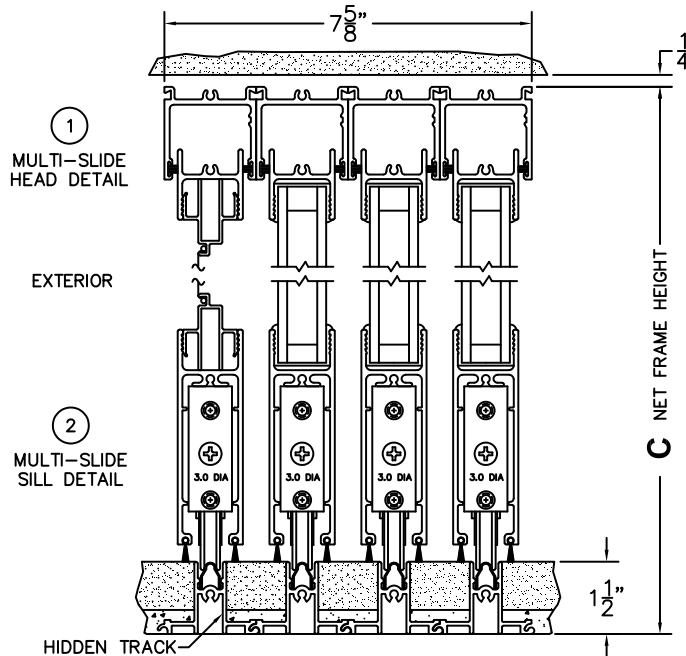

A(NET FRAME WIDTH)

B(NET FRAME WIDTH)

C(NET FRAME HEIGHT)

NOTES:

(USE RULER TO SCALE DIMENSIONS IN INCHES)

SCALE: 1/4

XXXIXXX DOOR SHOWN

NOTE: THIS DRAWING AND THE ACCOMPANYING "OPTIONS AND UPGRADES" ARE FOR CONCEPT ONLY! AT THE TIME OF ORDER WE WILL CUSTOMIZE THE DRAWINGS TO FIT THE FINAL CONFIGURATION. SEE DRAWINGS 3050-08 THRU 3050-09 FOR ADDITIONAL INFORMATION.