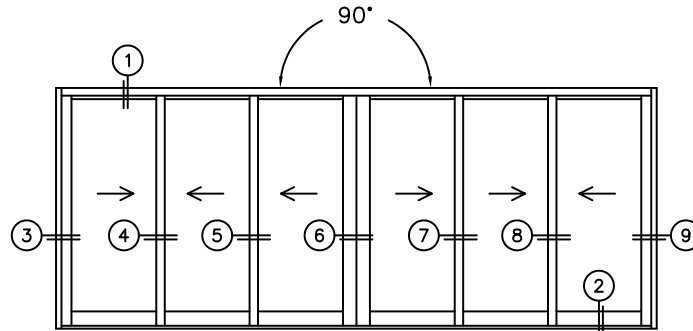

FLEETWOOD
WINDOWS & DOORS
FleetwoodUSA.com

NORWOOD 3050
90°XXXIXXX STANDARD CONFIGURATION
NO SCREENS

ORDER NO.:

ITEM NO.:

REQUIRED DEALER INFO.

A (NET FRAME WIDTH)	
B (NET FRAME WIDTH)	
C (NET FRAME HEIGHT)	

NOTES:

(USE RULER TO SCALE DIMENSIONS IN INCHES)

SCALE: 1/4

XXXIXXX DOOR SHOWN

FLEETWOOD
WINDOWS & DOORS
FleetwoodUSA.com

NORWOOD 3050
90°XXXIXXX STANDARD CONFIGURATION
NO SCREENS

ORDER NO.:

ITEM NO.:

REQUIRED DEALER INFO.

A(NET FRAME WIDTH)

B(NET FRAME WIDTH)

C(NET FRAME HEIGHT)

NOTES:

(USE RULER TO SCALE DIMENSIONS IN INCHES)

SCALE: 1/4

XXXIXXX DOOR SHOWN