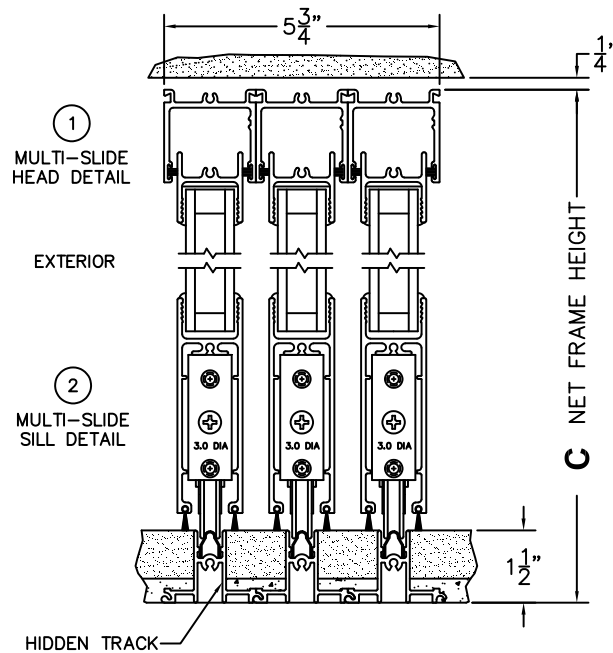

NOTES:

(USE RULER TO SCALE DIMENSIONS IN INCHES)

SCALE: 1/4

XXXIXXX DOOR SHOWN

FLEETWOOD
WINDOWS & DOORS
FleetwoodUSA.com

NORWOOD 3050
90°XXXIXXX STANDARD CONFIGURATION
NO SCREENS

ORDER NO.:

ITEM NO.:

REQUIRED DEALER INFO.

A(NET FRAME WIDTH)

B(NET FRAME WIDTH)

C(NET FRAME HEIGHT)

NOTES:

(USE RULER TO SCALE DIMENSIONS IN INCHES)

SCALE: 1/4

XXXIXXX DOOR SHOWN