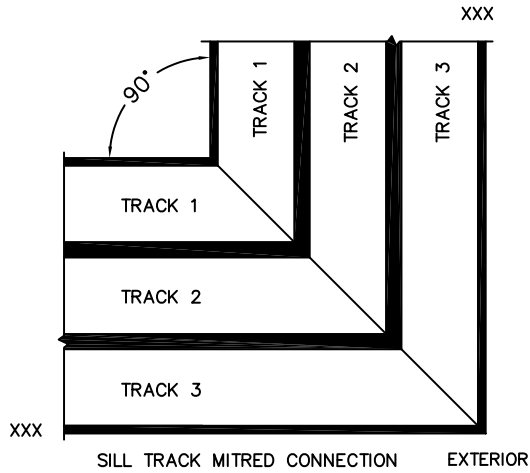

FLEETWOOD
WINDOWS & DOORS
FleetwoodUSA.com

NORWOOD 3050
90°XXXIXXX STANDARD CONFIGURATION
NO SCREENS

ORDER NO.:

ITEM NO.:

(USE RULER TO SCALE DIMENSIONS IN INCHES)

SCALE: 1/4

FLEETWOOD
WINDOWS & DOORS
FleetwoodUSA.com

NORWOOD 3050
90°XXXIXXX STANDARD CONFIGURATION
NO SCREENS

ORDER NO.:

ITEM NO.:

(USE RULER TO SCALE DIMENSIONS IN INCHES)

SCALE: 1/4