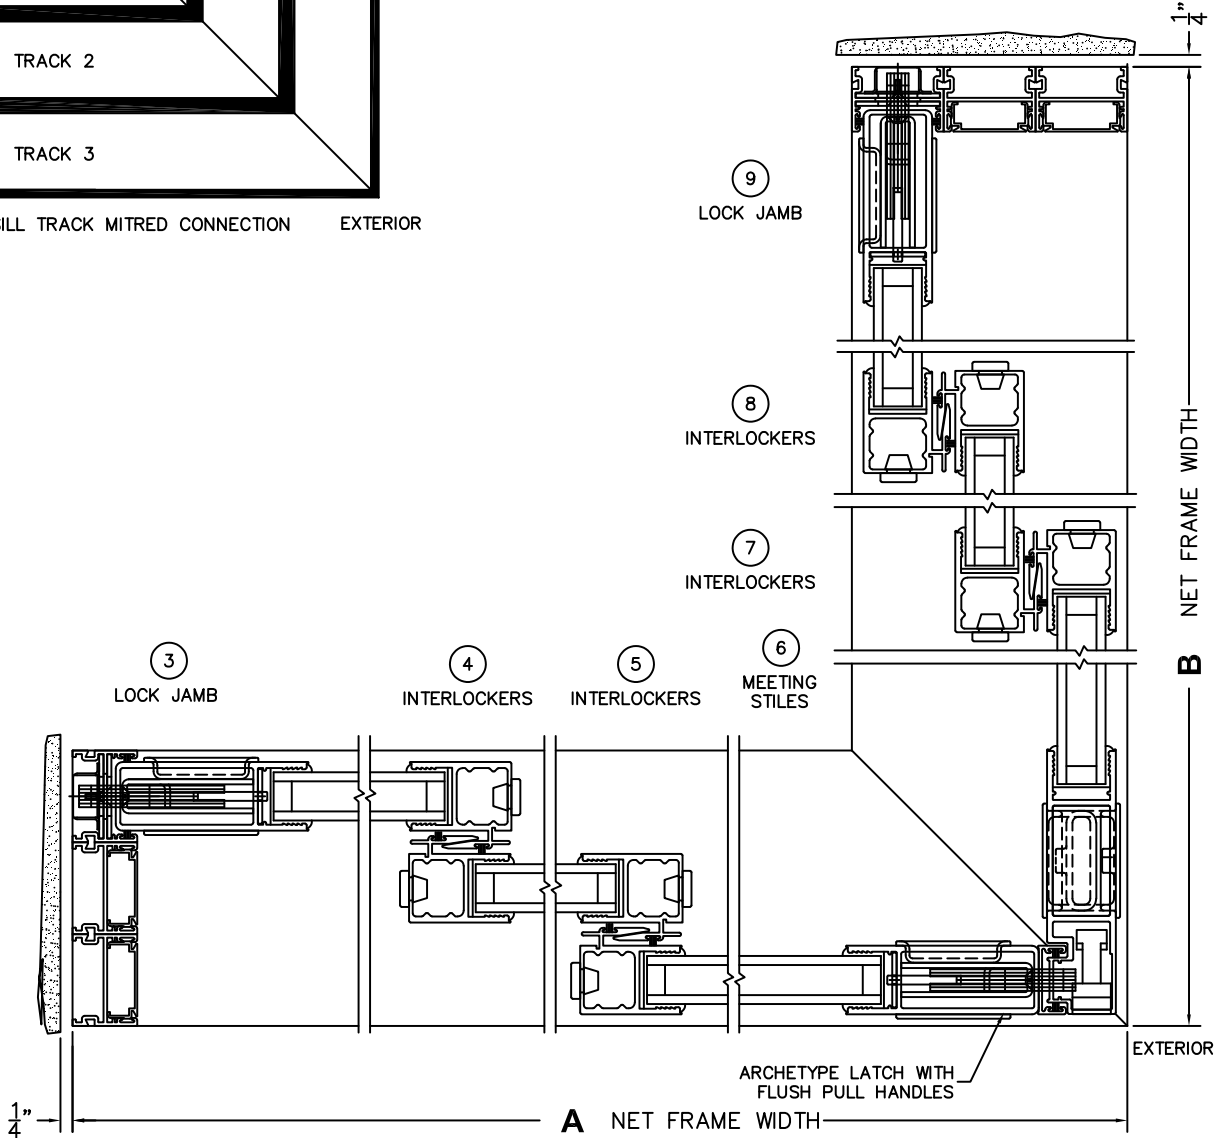

FLEETWOOD
WINDOWS & DOORS
FleetwoodUSA.com

NORWOOD 3050
90°XXXIXXX STANDARD CONFIGURATION
NO SCREENS

ORDER NO.:

ITEM NO.:

(USE RULER TO SCALE DIMENSIONS IN INCHES)

SCALE: 1/4

FLEETWOOD
WINDOWS & DOORS
FleetwoodUSA.com

NORWOOD 3050
90°XXXIXXX STANDARD CONFIGURATION
NO SCREENS

ORDER NO.:

ITEM NO.:

(USE RULER TO SCALE DIMENSIONS IN INCHES)

SCALE: 1/4