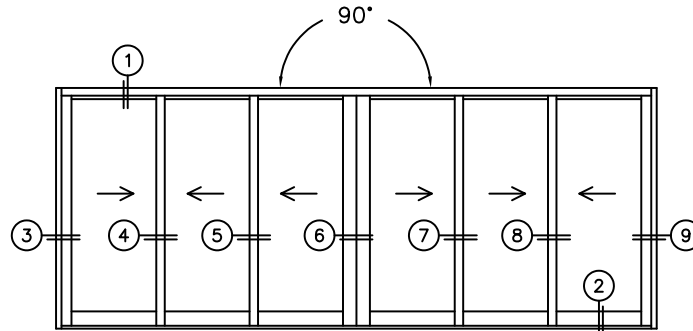

## 90°XXXIXXX STANDARD CONFIGURATION NO SCREENS

ORDER NO.:

ITEM NO.:

REQUIRED DEALER INFO.

**A**(NET FRAME WIDTH)

**B**(NET FRAME WIDTH)

**C**(NET FRAME HEIGHT)

NOTES:

(USE RULER TO SCALE DIMENSIONS IN INCHES)

SCALE: 1/4

NOTE: THIS DRAWING AND THE ACCOMPANYING "OPTIONS AND UPGRADES" ARE FOR CONCEPT ONLY! AT THE TIME OF ORDER WE WILL CUSTOMIZE THE DRAWINGS TO FIT THE FINAL CONFIGURATION. SEE DRAWINGS 3050-08 THRU 3050-09 FOR ADDITIONAL INFORMATION.