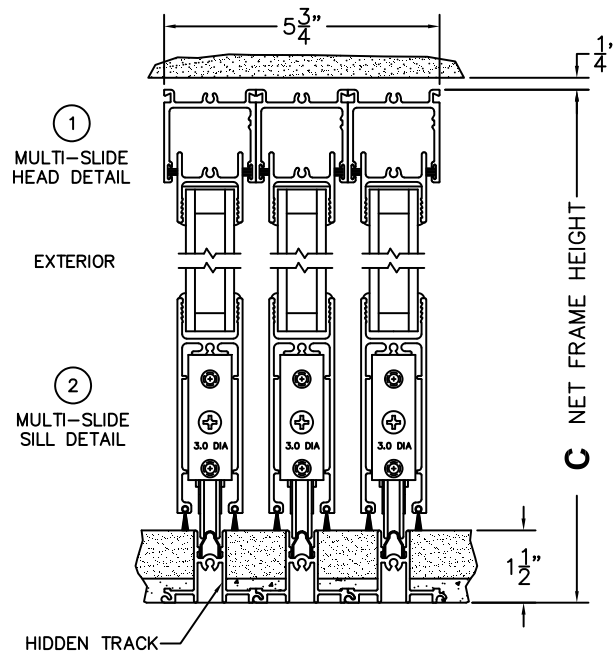

## 90°XXXIXXX STANDARD CONFIGURATION NO SCREENS

ORDER NO.:

ITEM NO.:

REQUIRED DEALER INFO.

**A**(NET FRAME WIDTH)

**B**(NET FRAME WIDTH)

**C**(NET FRAME HEIGHT)

NOTES:

(USE RULER TO SCALE DIMENSIONS IN INCHES)

SCALE: 1/4

NOTE: THIS DRAWING AND THE ACCOMPANYING "OPTIONS AND UPGRADES" ARE FOR CONCEPT ONLY! AT THE TIME OF ORDER WE WILL CUSTOMIZE THE DRAWINGS TO FIT THE FINAL CONFIGURATION. SEE DRAWINGS 3050-08 THRU 3050-09 FOR ADDITIONAL INFORMATION.