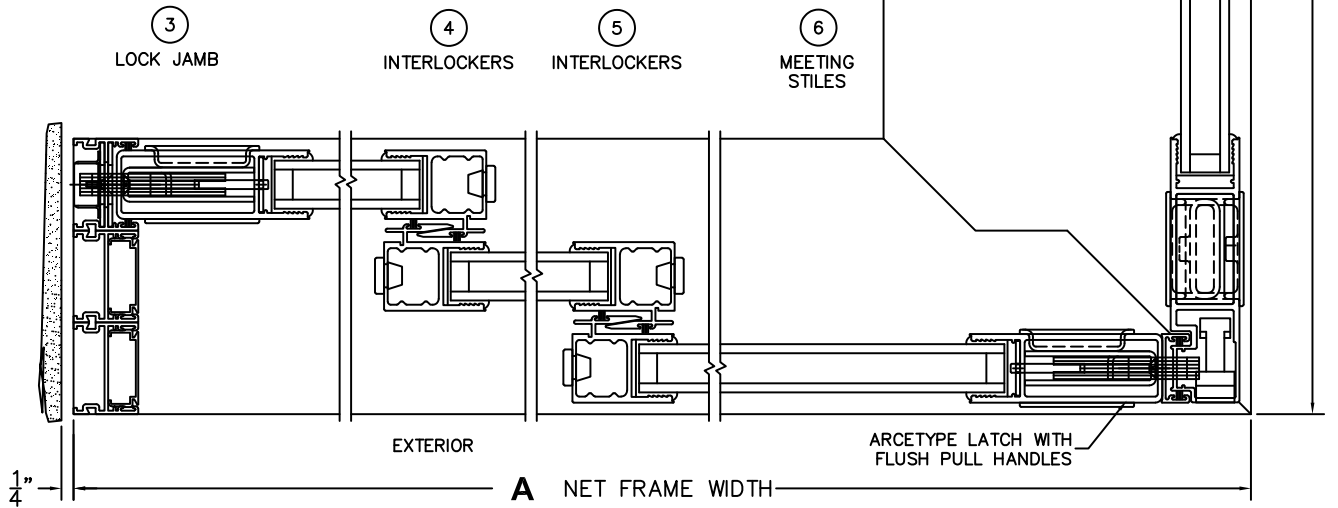

FLEETWOOD
WINDOWS & DOORS
FleetwoodUSA.com

NORWOOD 3050
90°XXXXXXX STANDARD CONFIGURATION
NO SCREENS

ORDER NO.:

ITEM NO.:

(USE RULER TO SCALE DIMENSIONS IN INCHES)

SCALE: 1/4

FLEETWOOD
WINDOWS & DOORS
FleetwoodUSA.com

NORWOOD 3050
90°XXXXXXX STANDARD CONFIGURATION
NO SCREENS

ORDER NO.:

ITEM NO.:

(USE RULER TO SCALE DIMENSIONS IN INCHES)

SCALE: 1/4