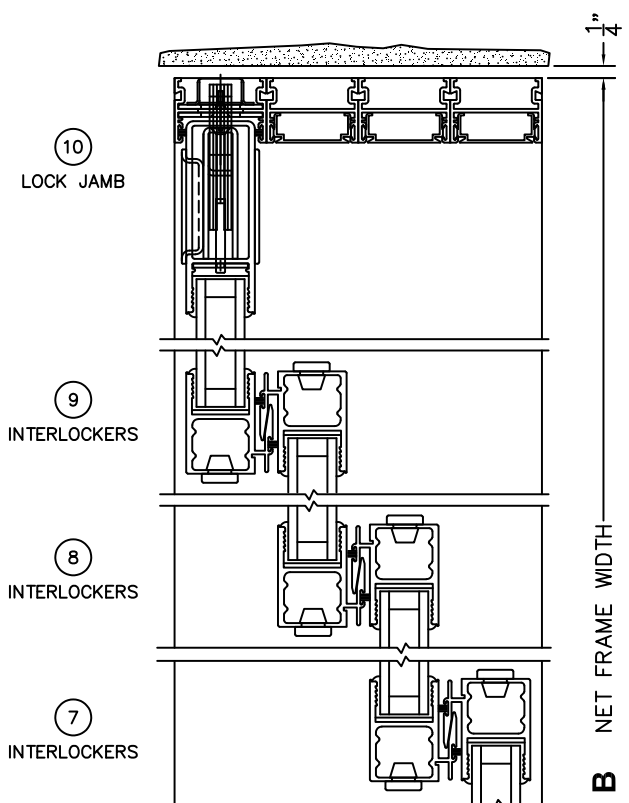

FLEETWOOD
WINDOWS & DOORS
FleetwoodUSA.com

NORWOOD 3050
90°XXXXXXX STANDARD CONFIGURATION
NO SCREENS

ORDER NO.:

ITEM NO.:

(USE RULER TO SCALE DIMENSIONS IN INCHES)

SCALE: 1/4

FLEETWOOD
WINDOWS & DOORS
FleetwoodUSA.com

NORWOOD 3050
90°XXXXXXX STANDARD CONFIGURATION
NO SCREENS

ORDER NO.:

ITEM NO.:

(USE RULER TO SCALE DIMENSIONS IN INCHES)

SCALE: 1/4