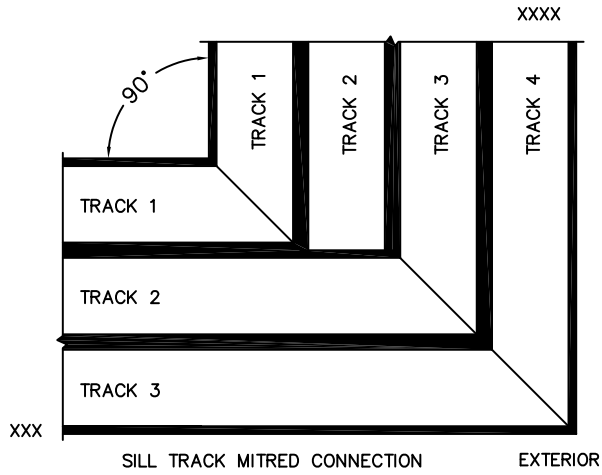

FLEETWOOD
WINDOWS & DOORS
FleetwoodUSA.com

NORWOOD 3050
90°XXXXXXX STANDARD CONFIGURATION
NO SCREENS

ORDER NO.:

ITEM NO.:

(USE RULER TO SCALE DIMENSIONS IN INCHES)

SCALE: 1/4

FLEETWOOD
WINDOWS & DOORS
FleetwoodUSA.com

NORWOOD 3050
90°XXXXXXX STANDARD CONFIGURATION
NO SCREENS

ORDER NO.:

ITEM NO.:

(USE RULER TO SCALE DIMENSIONS IN INCHES)

SCALE: 1/4