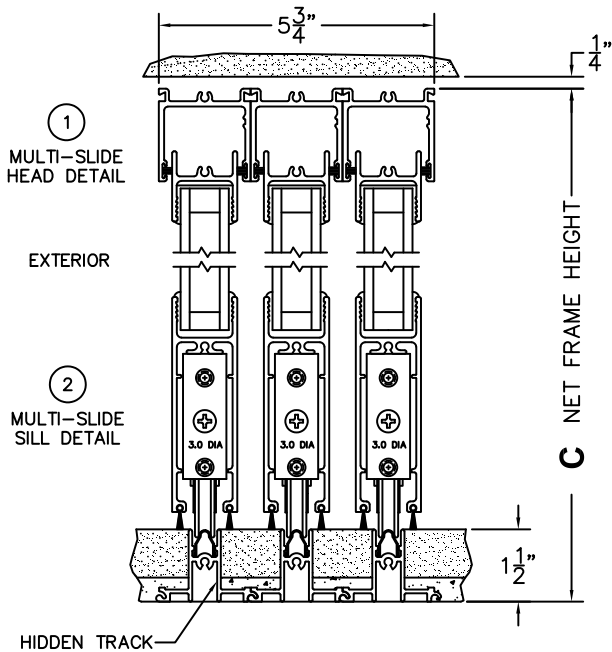

B(NET FRAME WIDTH)

C(NET FRAME HEIGHT)

NOTES:

(USE RULER TO SCALE DIMENSIONS IN INCHES)

SCALE: 1/4

XXX-XXXX DOOR SHOWN

NOTE: THIS DRAWING AND THE ACCOMPANYING "OPTIONS AND UPGRADES" ARE FOR CONCEPT ONLY! AT THE TIME OF ORDER WE WILL CUSTOMIZE THE DRAWINGS TO FIT THE FINAL CONFIGURATION. SEE DRAWINGS 3050-08 THRU 3050-09 FOR ADDITIONAL INFORMATION.