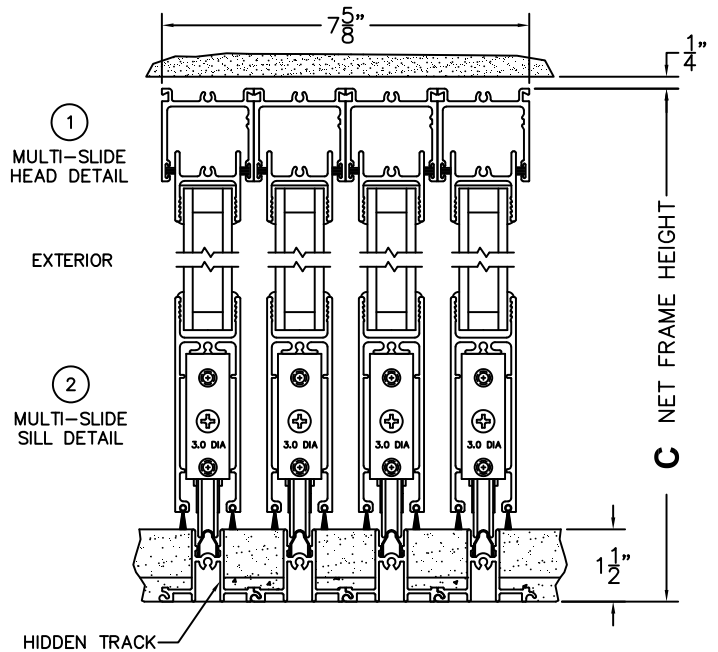

B(NET FRAME WIDTH)

C(NET FRAME HEIGHT)

NOTES:

(USE RULER TO SCALE DIMENSIONS IN INCHES)

SCALE: 1/4

XXX-XXXX DOOR SHOWN

NOTE: THIS DRAWING AND THE ACCOMPANYING "OPTIONS AND UPGRADES" ARE FOR CONCEPT ONLY! AT THE TIME OF ORDER WE WILL CUSTOMIZE THE DRAWINGS TO FIT THE FINAL CONFIGURATION. SEE DRAWINGS 3050-08 THRU 3050-09 FOR ADDITIONAL INFORMATION.