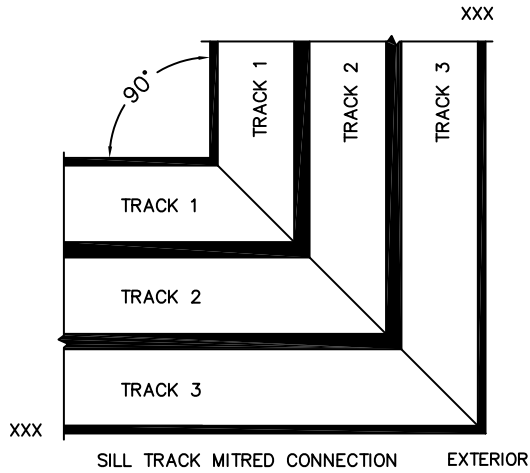

FLEETWOOD
WINDOWS & DOORS
FleetwoodUSA.com

NORWOOD 3050
90°XXXIXXX STANDARD CONFIGURATION
NO SCREENS

ORDER NO.:

ITEM NO.:

(USE RULER TO SCALE DIMENSIONS IN INCHES)

SCALE: 1/4

9
LOCK JAMB

8
INTERLOCKERS

7
INTERLOCKERS

3
LOCK JAMB

4
INTERLOCKERS

5
INTERLOCKERS

6
MEETING STILES

FLEETWOOD
WINDOWS & DOORS
FleetwoodUSA.com

NORWOOD 3050
90°XXXIXXX STANDARD CONFIGURATION
NO SCREENS

ORDER NO.:

ITEM NO.:

(USE RULER TO SCALE DIMENSIONS IN INCHES)

SCALE: 1/4