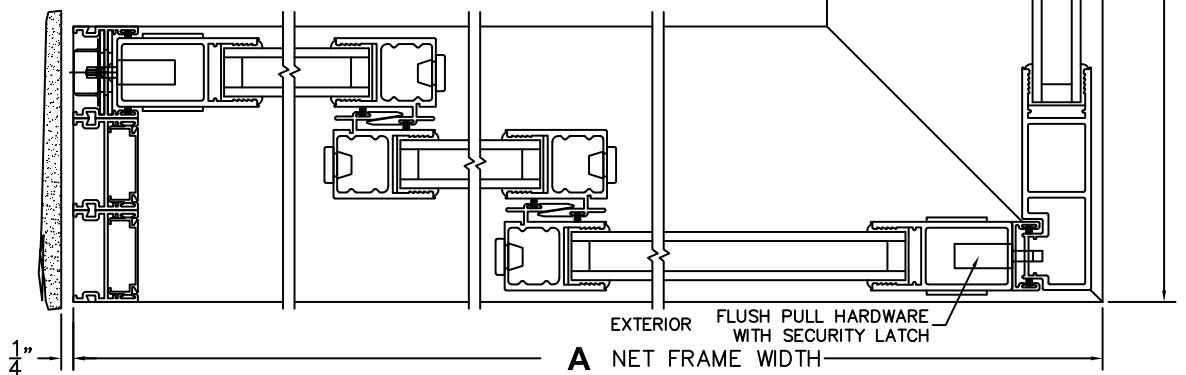

FLEETWOOD
WINDOWS & DOORS
FleetwoodUSA.com

NORWOOD 3050
90°XXXIXXX STANDARD CONFIGURATION
NO SCREENS

ORDER NO.:

ITEM NO.:

(USE RULER TO SCALE DIMENSIONS IN INCHES)

SCALE: 1/4

9
LOCK JAMB

8
INTERLOCKERS

7
INTERLOCKERS

3
LOCK JAMB

4
INTERLOCKERS

5
INTERLOCKERS

6
MEETING STILES

FLEETWOOD
WINDOWS & DOORS
FleetwoodUSA.com

NORWOOD 3050
90°XXXIXXX STANDARD CONFIGURATION
NO SCREENS

ORDER NO.:

ITEM NO.:

(USE RULER TO SCALE DIMENSIONS IN INCHES)

SCALE: 1/4