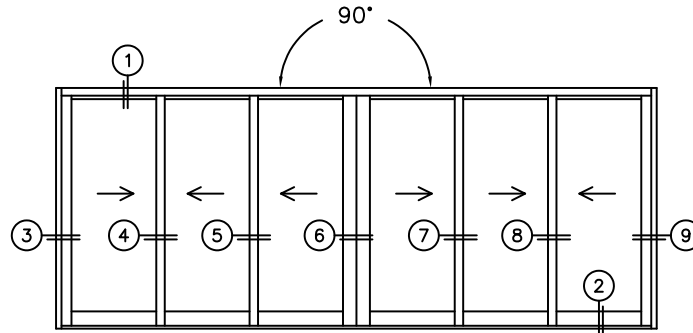

FLEETWOOD
WINDOWS & DOORS
FleetwoodUSA.com

NORWOOD 3050
90°XXXIXXX STANDARD CONFIGURATION
NO SCREENS

ORDER NO.:

ITEM NO.:

REQUIRED DEALER INFO.

A(NET FRAME WIDTH)

B(NET FRAME WIDTH)

C(NET FRAME HEIGHT)

NOTES:

(USE RULER TO SCALE DIMENSIONS IN INCHES)

SCALE: 1/4

XXXIXXX DOOR SHOWN

FLEETWOOD
WINDOWS & DOORS
FleetwoodUSA.com

NORWOOD 3050
90°XXXIXXX STANDARD CONFIGURATION
NO SCREENS

ORDER NO.:

ITEM NO.:

REQUIRED DEALER INFO.

A(NET FRAME WIDTH)

B(NET FRAME WIDTH)

C(NET FRAME HEIGHT)

NOTES:

(USE RULER TO SCALE DIMENSIONS IN INCHES)

SCALE: 1/4

XXXIXXX DOOR SHOWN