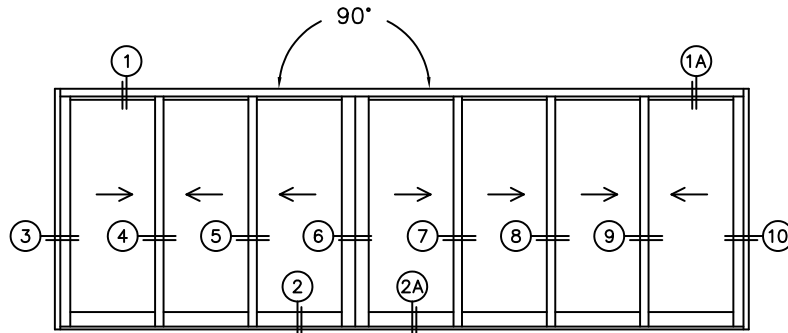

NOTES:

(USE RULER TO SCALE DIMENSIONS IN INCHES)

SCALE: 1/4"

XXX-XXXX DOOR SHOWN

FLEETWOOD
WINDOWS & DOORS
FleetwoodUSA.com

NORWOOD 3050
90°XXXIXXXX STANDARD CONFIGURATION
NO SCREENS

ORDER NO.:

ITEM NO.:

REQUIRED DEALER INFO.

A(NET FRAME WIDTH)

B(NET FRAME WIDTH)

C(NET FRAME HEIGHT)

NOTES:

(USE RULER TO SCALE DIMENSIONS IN INCHES)

SCALE: 1/4"

XXX-XXXX DOOR SHOWN