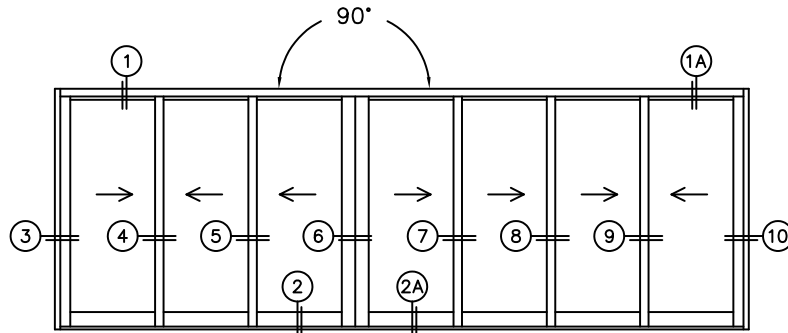

FLEETWOOD
WINDOWS & DOORS
FleetwoodUSA.com

NORWOOD 3050
90°XXXIXXXX STANDARD CONFIGURATION
NO SCREENS

ORDER NO.:

ITEM NO.:

REQUIRED DEALER INFO.

A(NET FRAME WIDTH)

B(NET FRAME WIDTH)

C(NET FRAME HEIGHT)

NOTES:

(USE RULER TO SCALE DIMENSIONS IN INCHES)

SCALE: 1/4"

XXX-XXXX DOOR SHOWN

FLEETWOOD
WINDOWS & DOORS
FleetwoodUSA.com

NORWOOD 3050
90°XXXIXXXX STANDARD CONFIGURATION
NO SCREENS

ORDER NO.:

ITEM NO.:

REQUIRED DEALER INFO.

A(NET FRAME WIDTH)

B(NET FRAME WIDTH)

C(NET FRAME HEIGHT)

NOTES:

(USE RULER TO SCALE DIMENSIONS IN INCHES)

SCALE: 1/4"

XXX-XXXX DOOR SHOWN