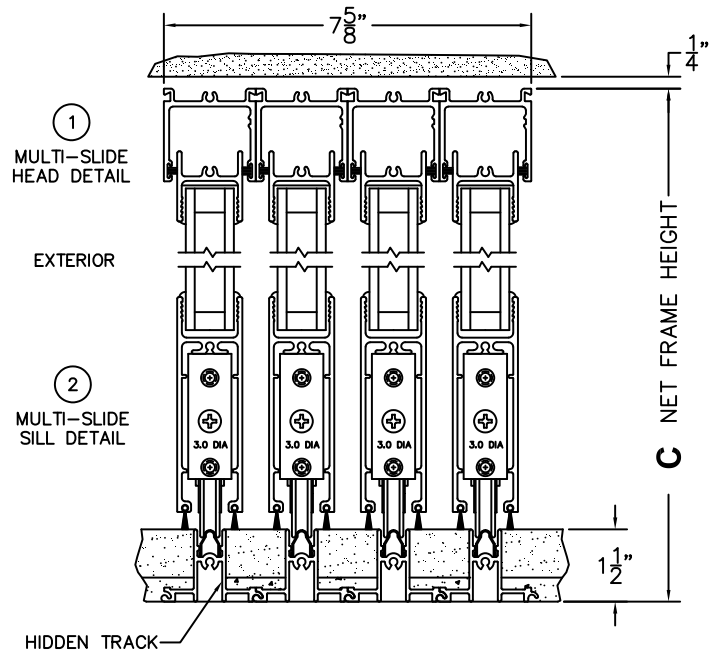

NOTES:

(USE RULER TO SCALE DIMENSIONS IN INCHES)

SCALE: 1/4"

XXX-XXXX DOOR SHOWN

FLEETWOOD
WINDOWS & DOORS
FleetwoodUSA.com

NORWOOD 3050
90°XXXIXXXX STANDARD CONFIGURATION
NO SCREENS

ORDER NO.:

ITEM NO.:

REQUIRED DEALER INFO.

A(NET FRAME WIDTH)

B(NET FRAME WIDTH)

C(NET FRAME HEIGHT)

NOTES:

(USE RULER TO SCALE DIMENSIONS IN INCHES)

SCALE: 1/4"

XXX-XXXX DOOR SHOWN