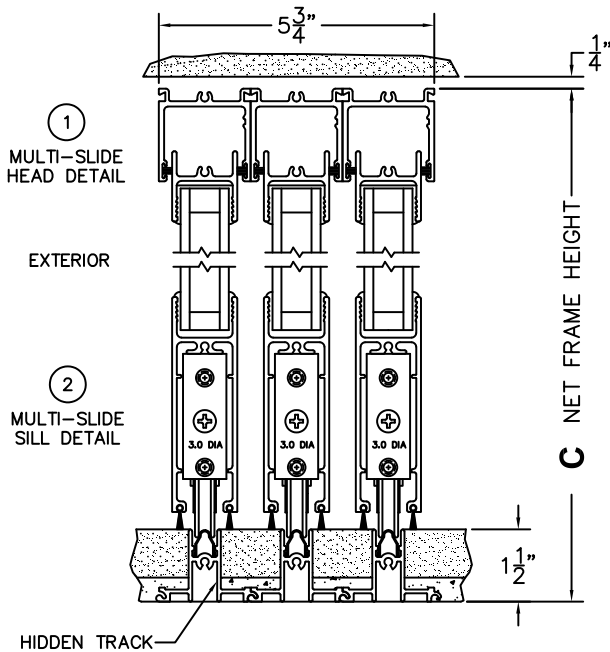

NOTES:

(USE RULER TO SCALE DIMENSIONS IN INCHES)

SCALE: 1/4"

XXX-XXXX DOOR SHOWN

FLEETWOOD
WINDOWS & DOORS
FleetwoodUSA.com

NORWOOD 3050
90°XXXIXXXX STANDARD CONFIGURATION
NO SCREENS

ORDER NO.:

ITEM NO.:

REQUIRED DEALER INFO.

A(NET FRAME WIDTH)

B(NET FRAME WIDTH)

C(NET FRAME HEIGHT)

NOTES:

(USE RULER TO SCALE DIMENSIONS IN INCHES)

SCALE: 1/4"

XXX-XXXX DOOR SHOWN