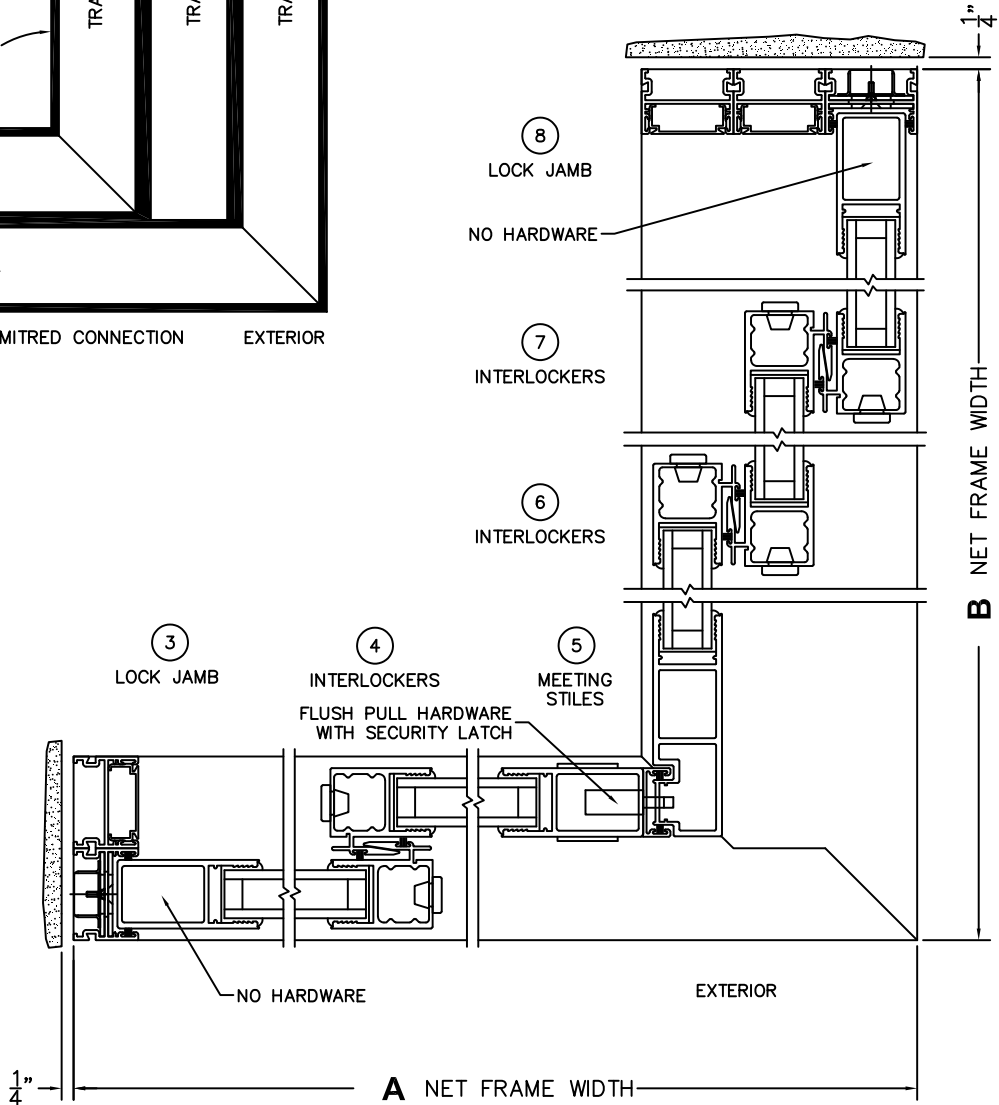

FLEETWOOD
WINDOWS & DOORS
FleetwoodUSA.com

NORWOOD 3050
90°XXIXXX CUSTOM CONFIGURATION
NO SCREENS

ORDER NO.:

ITEM NO.:

(USE RULER TO SCALE DIMENSIONS IN INCHES)

SCALE: 1/4

FLEETWOOD
WINDOWS & DOORS
FleetwoodUSA.com

NORWOOD 3050
90°XXIXXX CUSTOM CONFIGURATION
NO SCREENS

ORDER NO.:

ITEM NO.:

(USE RULER TO SCALE DIMENSIONS IN INCHES)

SCALE: 1/4