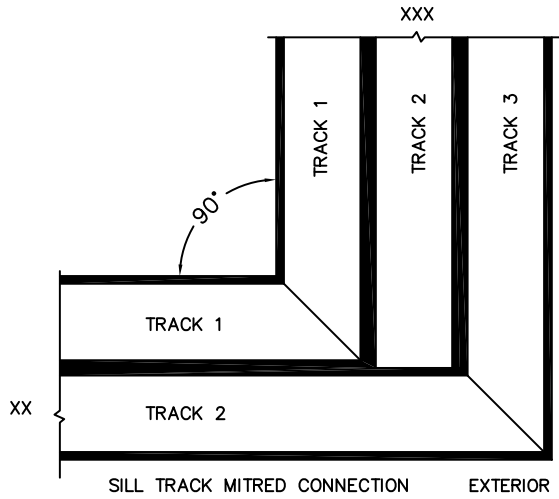

FLEETWOOD
WINDOWS & DOORS
FleetwoodUSA.com

NORWOOD 3050
90°XXIXXX CUSTOM CONFIGURATION
NO SCREENS

ORDER NO.:

ITEM NO.:

(USE RULER TO SCALE DIMENSIONS IN INCHES)

SCALE: 1/4

FLEETWOOD
WINDOWS & DOORS
FleetwoodUSA.com

NORWOOD 3050
90°XXIXXX CUSTOM CONFIGURATION
NO SCREENS

ORDER NO.:

ITEM NO.:

(USE RULER TO SCALE DIMENSIONS IN INCHES)

SCALE: 1/4