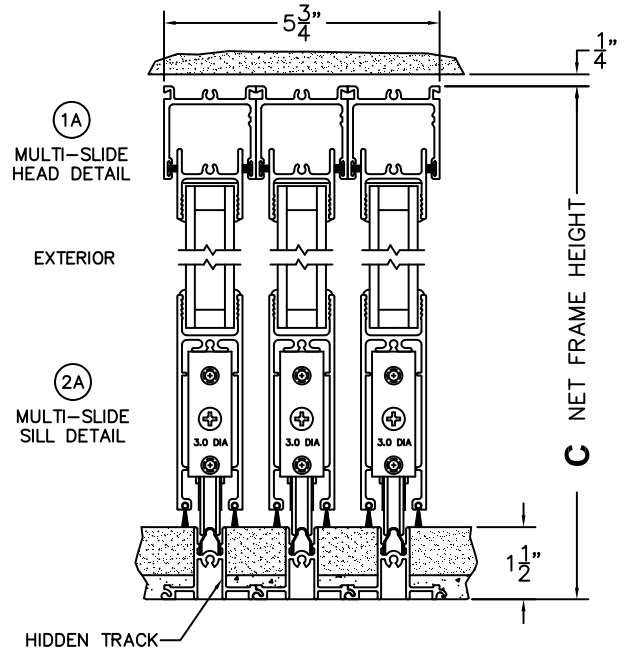

NOTES:

(USE RULER TO SCALE DIMENSIONS IN INCHES)

SCALE: 1/4

FLEETWOOD
WINDOWS & DOORS
FleetwoodUSA.com

NORWOOD 3050
90°XXIXXX CUSTOM CONFIGURATION
NO SCREENS

ORDER NO.:

ITEM NO.:

REQUIRED DEALER INFO.

A(NET FRAME WIDTH)

B(NET FRAME WIDTH)

C(NET FRAME HEIGHT)

NOTES:

(USE RULER TO SCALE DIMENSIONS IN INCHES)

SCALE: 1/4"