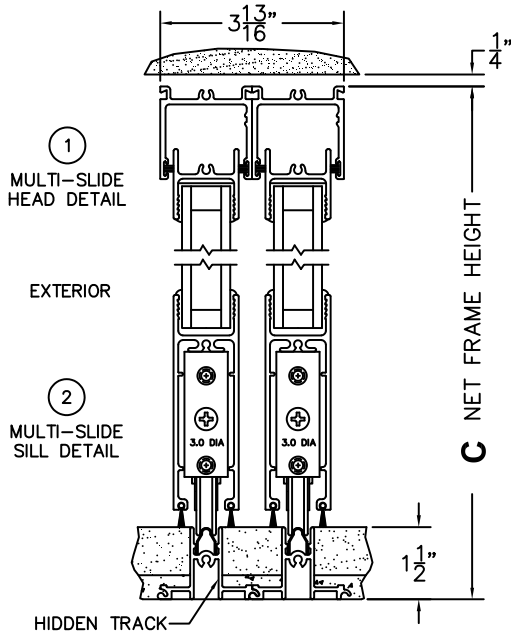

FLEETWOOD
WINDOWS & DOORS
FleetwoodUSA.com

NORWOOD 3050
90°XXIXXX CUSTOM CONFIGURATION
NO SCREENS

ORDER NO.:

ITEM NO.:

REQUIRED DEALER INFO.

A(NET FRAME WIDTH)

B(NET FRAME WIDTH)

C(NET FRAME HEIGHT)

NOTES:

(USE RULER TO SCALE DIMENSIONS IN INCHES)

SCALE: 1/4

FLEETWOOD
WINDOWS & DOORS
FleetwoodUSA.com

NORWOOD 3050
90°XXIXXX CUSTOM CONFIGURATION
NO SCREENS

ORDER NO.:

ITEM NO.:

REQUIRED DEALER INFO.

A(NET FRAME WIDTH)

B(NET FRAME WIDTH)

C(NET FRAME HEIGHT)

NOTES:

(USE RULER TO SCALE DIMENSIONS IN INCHES)

SCALE: 1/4"