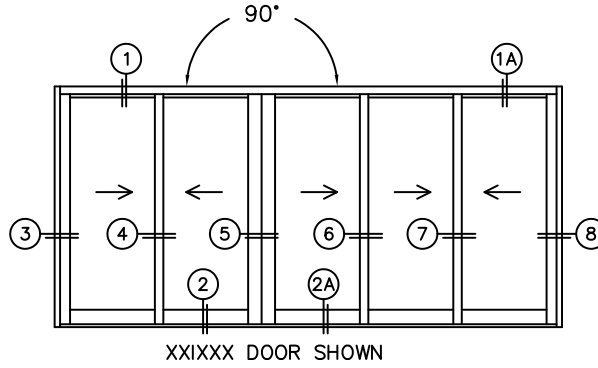

FLEETWOOD
WINDOWS & DOORS
FleetwoodUSA.com

NORWOOD 3050
90°XXIXXX CUSTOM CONFIGURATION
NO SCREENS

ORDER NO.:

ITEM NO.:

REQUIRED DEALER INFO.

A(NET FRAME WIDTH)

B(NET FRAME WIDTH)

C(NET FRAME HEIGHT)

NOTES:

(USE RULER TO SCALE DIMENSIONS IN INCHES)

SCALE: 1/4

FLEETWOOD
WINDOWS & DOORS
FleetwoodUSA.com

NORWOOD 3050
90°XXIXXX CUSTOM CONFIGURATION
NO SCREENS

ORDER NO.:

ITEM NO.:

REQUIRED DEALER INFO.

A(NET FRAME WIDTH)

B(NET FRAME WIDTH)

C(NET FRAME HEIGHT)

NOTES:

(USE RULER TO SCALE DIMENSIONS IN INCHES)

SCALE: 1/4"