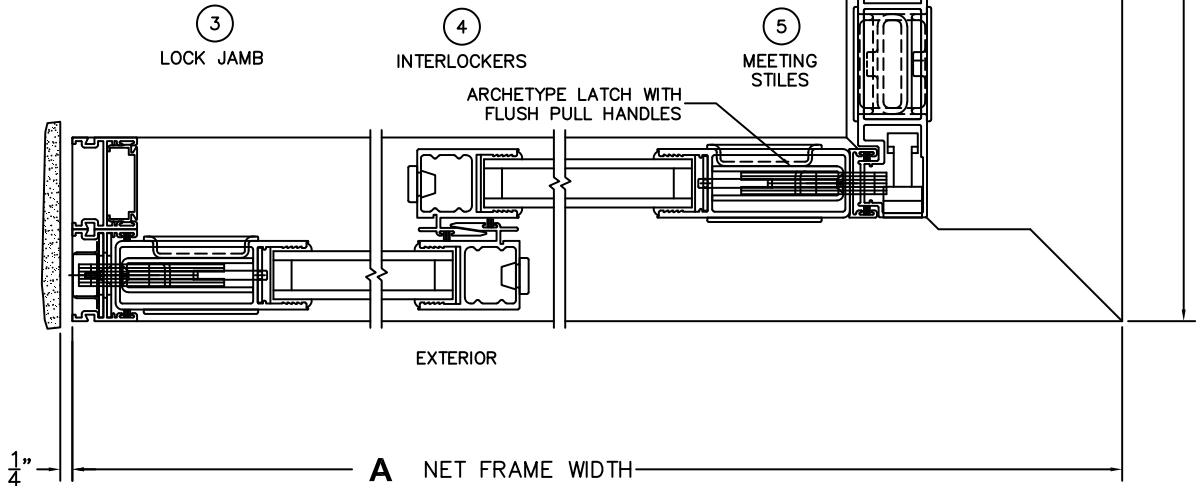

FLEETWOOD
WINDOWS & DOORS
FleetwoodUSA.com

NORWOOD 3050
90°XXIXXX STANDARD CONFIGURATION
NO SCREENS

ORDER NO.:

ITEM NO.:

(USE RULER TO SCALE DIMENSIONS IN INCHES)

SCALE: 1/4

FLEETWOOD
WINDOWS & DOORS
FleetwoodUSA.com

NORWOOD 3050
90°XXIXXX STANDARD CONFIGURATION
NO SCREENS

ORDER NO.:

ITEM NO.:

(USE RULER TO SCALE DIMENSIONS IN INCHES)

SCALE: 1/4