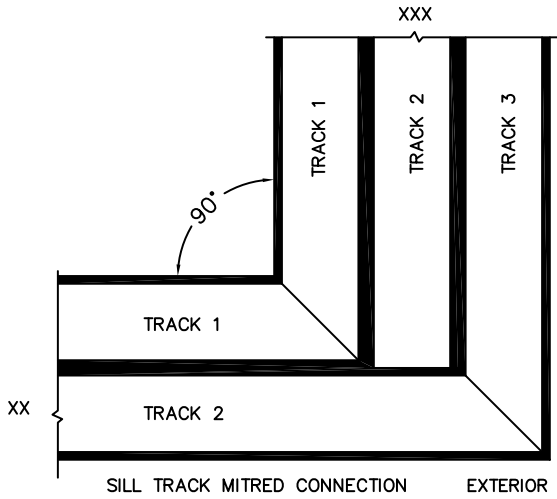

FLEETWOOD
WINDOWS & DOORS
FleetwoodUSA.com

NORWOOD 3050
90°XXIXXX STANDARD CONFIGURATION
NO SCREENS

ORDER NO.:

ITEM NO.:

(USE RULER TO SCALE DIMENSIONS IN INCHES)

SCALE: 1/4

FLEETWOOD
WINDOWS & DOORS
FleetwoodUSA.com

NORWOOD 3050
90°XXIXXX STANDARD CONFIGURATION
NO SCREENS

ORDER NO.:

ITEM NO.:

(USE RULER TO SCALE DIMENSIONS IN INCHES)

SCALE: 1/4