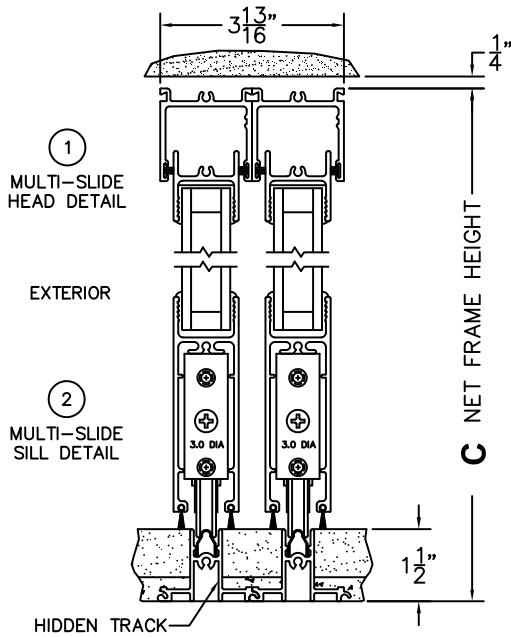

FLEETWOOD
WINDOWS & DOORS
FleetwoodUSA.com

NORWOOD 3050
90°XXIXXX STANDARD CONFIGURATION
NO SCREENS

ORDER NO.:

ITEM NO.:

REQUIRED DEALER INFO.

A(NET FRAME WIDTH)

B(NET FRAME WIDTH)

C(NET FRAME HEIGHT)

NOTES:

(USE RULER TO SCALE DIMENSIONS IN INCHES)

SCALE: 1/4

FLEETWOOD
WINDOWS & DOORS
FleetwoodUSA.com

NORWOOD 3050
90°XXIXXX STANDARD CONFIGURATION
NO SCREENS

ORDER NO.:

ITEM NO.:

REQUIRED DEALER INFO.

A(NET FRAME WIDTH)

B(NET FRAME WIDTH)

C(NET FRAME HEIGHT)

NOTES:

(USE RULER TO SCALE DIMENSIONS IN INCHES)

SCALE: 1/4"