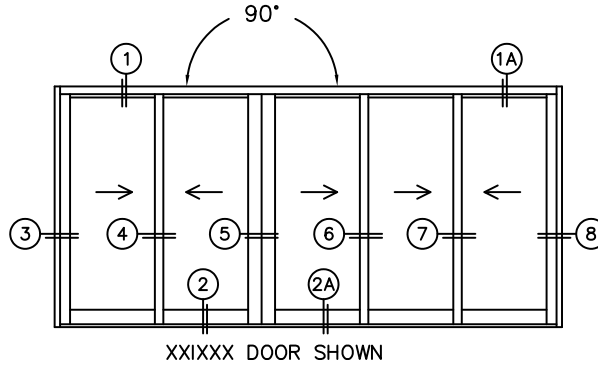

FLEETWOOD
WINDOWS & DOORS
FleetwoodUSA.com

NORWOOD 3050
90°XXIXXX STANDARD CONFIGURATION
NO SCREENS

ORDER NO.:

ITEM NO.:

REQUIRED DEALER INFO.

A(NET FRAME WIDTH)

B(NET FRAME WIDTH)

C(NET FRAME HEIGHT)

NOTES:

(USE RULER TO SCALE DIMENSIONS IN INCHES)

SCALE: 1/4

FLEETWOOD
WINDOWS & DOORS
FleetwoodUSA.com

NORWOOD 3050
90°XXIXXX STANDARD CONFIGURATION
NO SCREENS

ORDER NO.:

ITEM NO.:

REQUIRED DEALER INFO.

A(NET FRAME WIDTH)

B(NET FRAME WIDTH)

C(NET FRAME HEIGHT)

NOTES:

(USE RULER TO SCALE DIMENSIONS IN INCHES)

SCALE: 1/4"