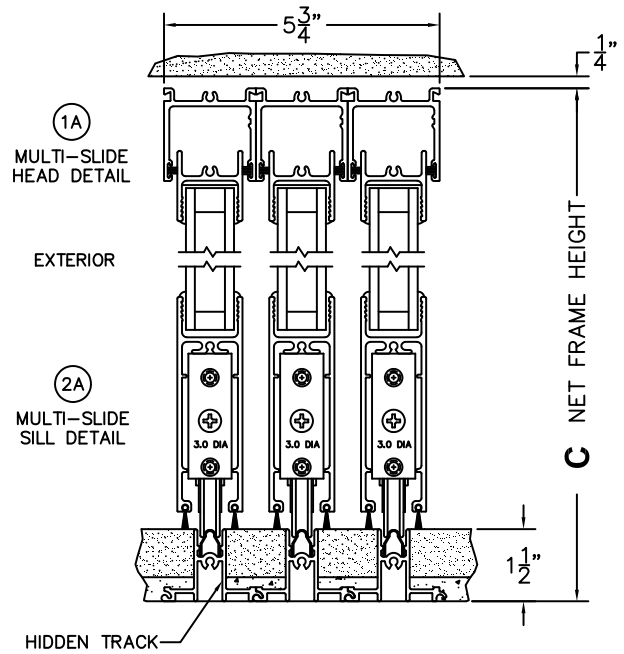

FLEETWOOD
WINDOWS & DOORS
FleetwoodUSA.com

NORWOOD 3050
90°XXIXXX STANDARD CONFIGURATION
NO SCREENS

ORDER NO.:

ITEM NO.:

REQUIRED DEALER INFO.

A(NET FRAME WIDTH)

B(NET FRAME WIDTH)

C(NET FRAME HEIGHT)

NOTES:

(USE RULER TO SCALE DIMENSIONS IN INCHES)

SCALE: 1/4

FLEETWOOD
WINDOWS & DOORS
FleetwoodUSA.com

NORWOOD 3050
90°XXIXXX STANDARD CONFIGURATION
NO SCREENS

ORDER NO.:

ITEM NO.:

REQUIRED DEALER INFO.

A(NET FRAME WIDTH)

B(NET FRAME WIDTH)

C(NET FRAME HEIGHT)

NOTES:

(USE RULER TO SCALE DIMENSIONS IN INCHES)

SCALE: 1/4"