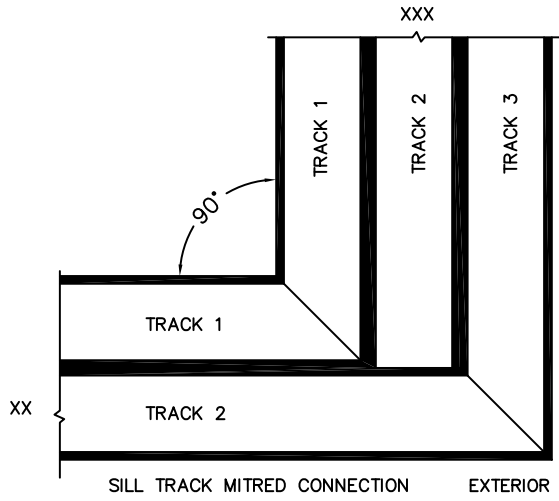

FLEETWOOD
WINDOWS & DOORS
FleetwoodUSA.com

NORWOOD 3050
90°XXIXXX STANDARD CONFIGURATION
NO SCREENS

ORDER NO.:

ITEM NO.:

(USE RULER TO SCALE DIMENSIONS IN INCHES)

SCALE: 1/4

FLEETWOOD
WINDOWS & DOORS
FleetwoodUSA.com

NORWOOD 3050
90°XXIXXX STANDARD CONFIGURATION
NO SCREENS

ORDER NO.:

ITEM NO.:

(USE RULER TO SCALE DIMENSIONS IN INCHES)

SCALE: 1/4