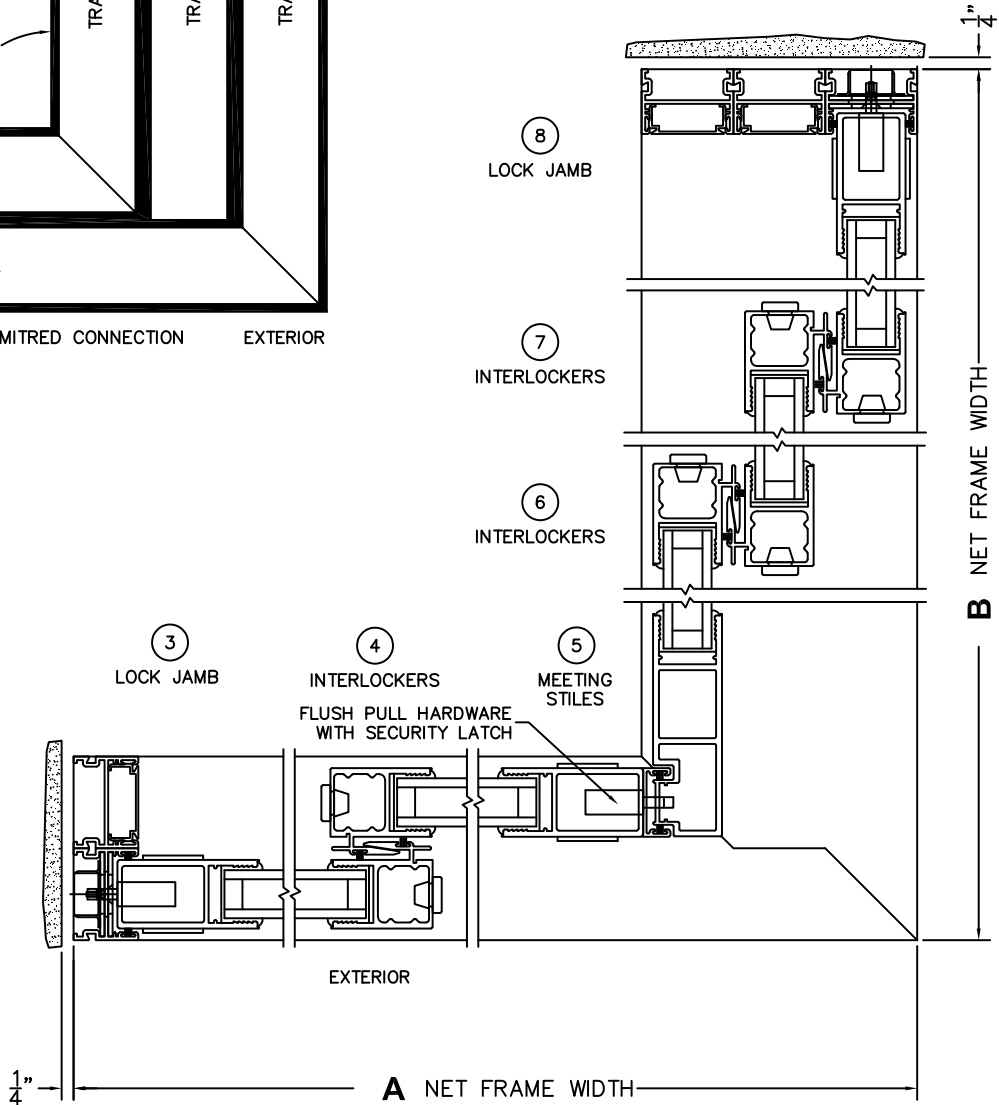

FLEETWOOD
WINDOWS & DOORS
FleetwoodUSA.com

NORWOOD 3050
90°XXIXXX STANDARD CONFIGURATION
NO SCREENS

ORDER NO.:

ITEM NO.:

(USE RULER TO SCALE DIMENSIONS IN INCHES)

SCALE: 1/4

FLEETWOOD
WINDOWS & DOORS
FleetwoodUSA.com

NORWOOD 3050
90°XXIXXX STANDARD CONFIGURATION
NO SCREENS

ORDER NO.:

ITEM NO.:

(USE RULER TO SCALE DIMENSIONS IN INCHES)

SCALE: 1/4