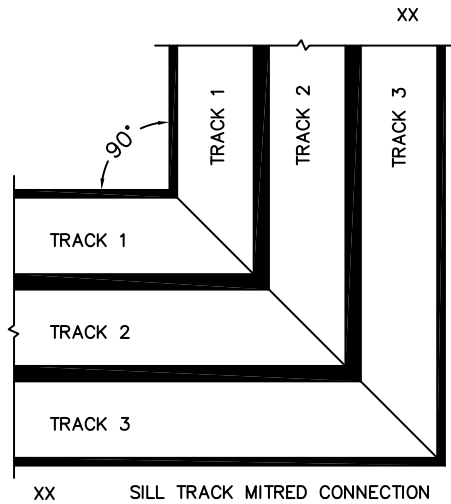

FLEETWOOD
WINDOWS & DOORS
FleetwoodUSA.com

NORWOOD 3050
90°XXIXX CUSTOM CONFIG.
WITH SCREENS

ORDER NO.:

ITEM NO.:

(USE RULER TO SCALE DIMENSIONS IN INCHES)

SCALE: 1/4

XX SILL TRACK MITRED CONNECTION

FLEETWOOD
WINDOWS & DOORS
FleetwoodUSA.com

NORWOOD 3050
90°XXIXX CUSTOM CONFIG.
WITH SCREENS

ORDER NO.:

ITEM NO.:

(USE RULER TO SCALE DIMENSIONS IN INCHES)

SCALE: 1/4

XX SILL TRACK MITRED CONNECTION