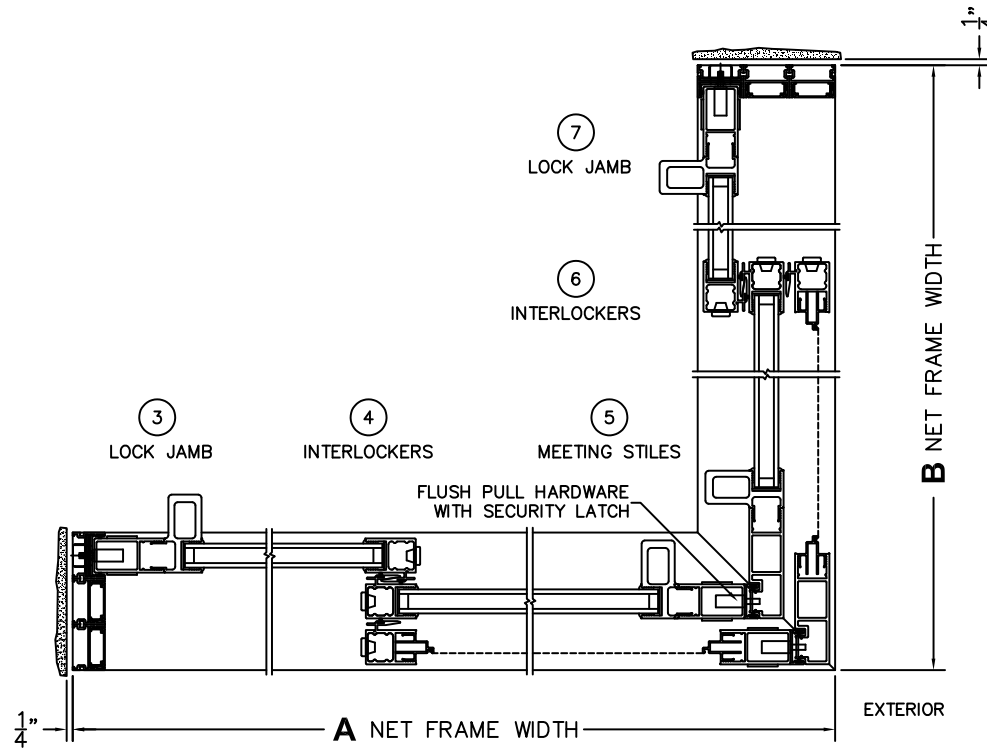

FLEETWOOD
WINDOWS & DOORS
FleetwoodUSA.com

NORWOOD 3050
90°XXIXX CUSTOM CONFIG.
WITH SCREENS

ORDER NO.:

ITEM NO.:

(USE RULER TO SCALE DIMENSIONS IN INCHES)

SCALE: 1/8

FLEETWOOD
WINDOWS & DOORS
FleetwoodUSA.com

NORWOOD 3050
90°XXIXX CUSTOM CONFIG.
WITH SCREENS

ORDER NO.:

ITEM NO.:

(USE RULER TO SCALE DIMENSIONS IN INCHES)

SCALE: 1/8