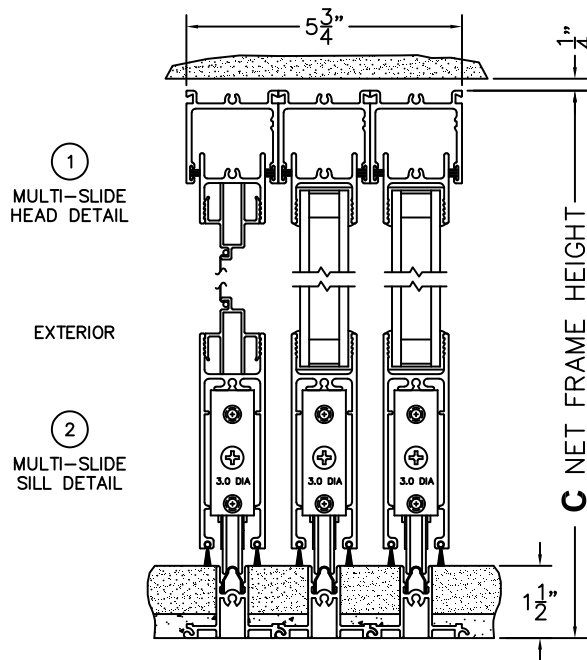

NOTES:

(USE RULER TO SCALE DIMENSIONS IN INCHES)

SCALE: 1/4

XXIXX DOOR SHOWN

FLEETWOOD
WINDOWS & DOORS
FleetwoodUSA.com

NORWOOD 3050
90° XXIXX CUSTOM CONFIG.
WITH SCREENS

ORDER NO.:

ITEM NO.:

REQUIRED DEALER INFO.

A(NET FRAME WIDTH)

B(NET FRAME WIDTH)

C(NET FRAME HEIGHT)

NOTES:

(USE RULER TO SCALE DIMENSIONS IN INCHES)

SCALE: 1/4