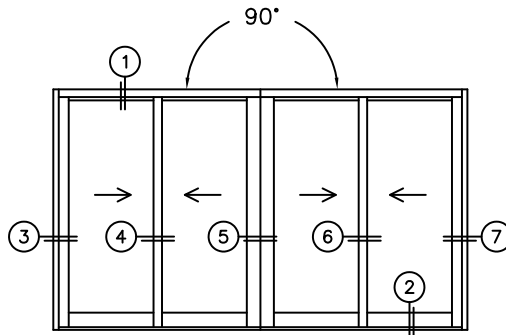

FLEETWOOD
WINDOWS & DOORS
FleetwoodUSA.com

NORWOOD 3050
90° XXIXX CUSTOM CONFIG.
WITH SCREENS

ORDER NO.:

ITEM NO.:

REQUIRED DEALER INFO.

A(NET FRAME WIDTH)

B(NET FRAME WIDTH)

C(NET FRAME HEIGHT)

NOTES:

(USE RULER TO SCALE DIMENSIONS IN INCHES)

SCALE: 1/4

XXIXX DOOR SHOWN

FLEETWOOD
WINDOWS & DOORS
FleetwoodUSA.com

NORWOOD 3050
90° XXIXX CUSTOM CONFIG.
WITH SCREENS

ORDER NO.:

ITEM NO.:

REQUIRED DEALER INFO.

A(NET FRAME WIDTH)

B(NET FRAME WIDTH)

C(NET FRAME HEIGHT)

NOTES:

(USE RULER TO SCALE DIMENSIONS IN INCHES)

SCALE: 1/4