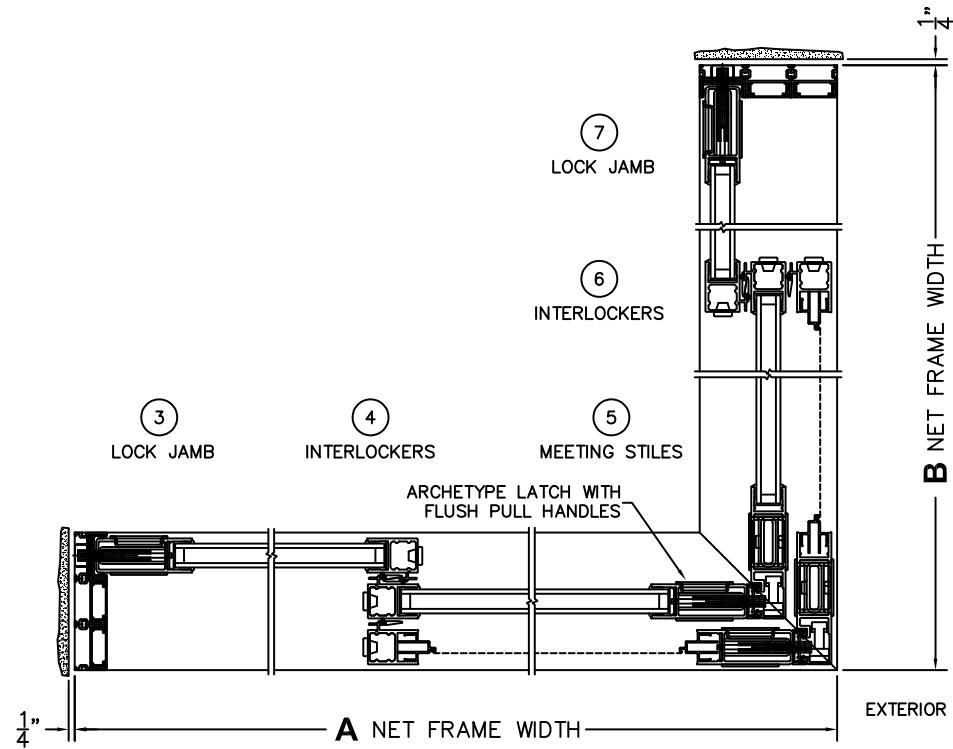

# NORWOOD 3050

90°XXIXX STANDARD CONFIG.  
WITH SCREENS

ORDER NO.:

ITEM NO.:

(USE RULER TO SCALE DIMENSIONS IN INCHES)

SCALE: 1/8

**FLEETWOOD**  
WINDOWS & DOORS  
FleetwoodUSA.com

# NORWOOD 3050

90°XXIXX STANDARD CONFIG.  
WITH SCREENS

ORDER NO.:

ITEM NO.:

(USE RULER TO SCALE DIMENSIONS IN INCHES)

SCALE: 1/8