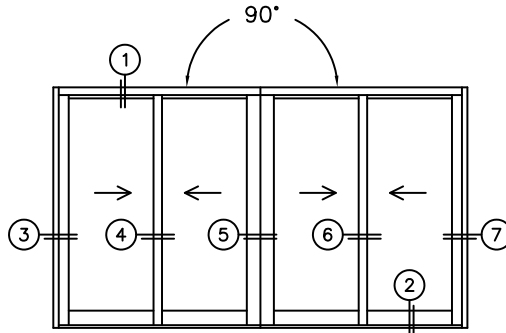

FLEETWOOD
WINDOWS & DOORS
FleetwoodUSA.com

NORWOOD 3050
90° XXIXX STANDARD CONFIG.
WITH SCREENS

ORDER NO.:

ITEM NO.:

REQUIRED DEALER INFO.

A(NET FRAME WIDTH)

B(NET FRAME WIDTH)

C(NET FRAME HEIGHT)

NOTES:

(USE RULER TO SCALE DIMENSIONS IN INCHES)

SCALE: 1/4

XXIXX DOOR SHOWN

FLEETWOOD
WINDOWS & DOORS
FleetwoodUSA.com

NORWOOD 3050
90° XXIXX STANDARD CONFIG.
WITH SCREENS

ORDER NO.:

ITEM NO.:

REQUIRED DEALER INFO.

A(NET FRAME WIDTH)

B(NET FRAME WIDTH)

C(NET FRAME HEIGHT)

NOTES:

(USE RULER TO SCALE DIMENSIONS IN INCHES)

SCALE: 1/4

XXIXX DOOR SHOWN