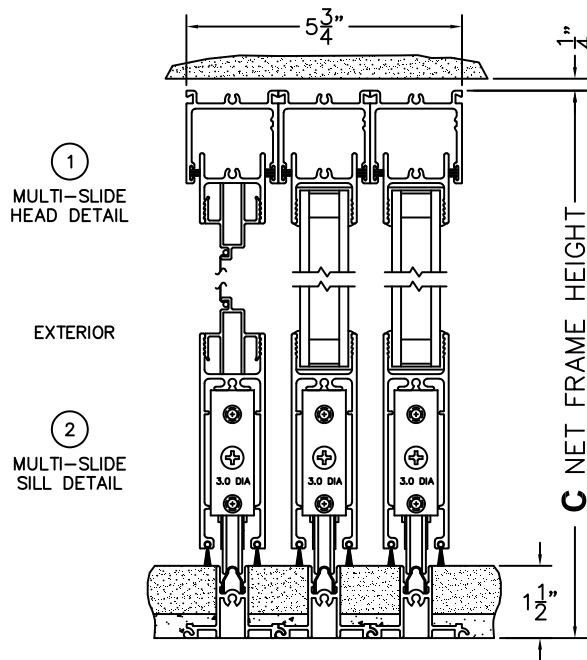

NOTES:

(USE RULER TO SCALE DIMENSIONS IN INCHES)

SCALE: 1/4

XXIXX DOOR SHOWN

FLEETWOOD
WINDOWS & DOORS
FleetwoodUSA.com

NORWOOD 3050
90° XXIXX STANDARD CONFIG.
WITH SCREENS

ORDER NO.:

ITEM NO.:

REQUIRED DEALER INFO.

A(NET FRAME WIDTH)

B(NET FRAME WIDTH)

C(NET FRAME HEIGHT)

NOTES:

(USE RULER TO SCALE DIMENSIONS IN INCHES)

SCALE: 1/4

XXIXX DOOR SHOWN