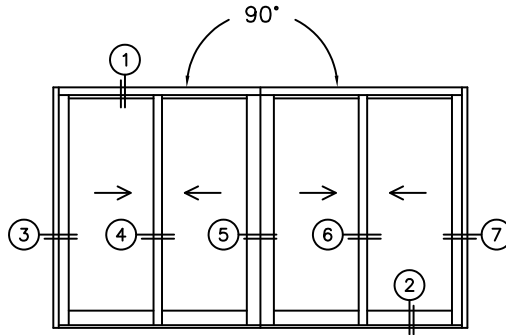

NOTES:

(USE RULER TO SCALE DIMENSIONS IN INCHES)

SCALE: 1/4

XXIXX DOOR SHOWN

FLEETWOOD
WINDOWS & DOORS
FleetwoodUSA.com

NORWOOD 3050
90° XXIXX STANDARD CONFIG.
WITH SCREENS

ORDER NO.:

ITEM NO.:

REQUIRED DEALER INFO.

A(NET FRAME WIDTH)

B(NET FRAME WIDTH)

C(NET FRAME HEIGHT)

NOTES:

(USE RULER TO SCALE DIMENSIONS IN INCHES)

SCALE: 1/4

XXIXX DOOR SHOWN