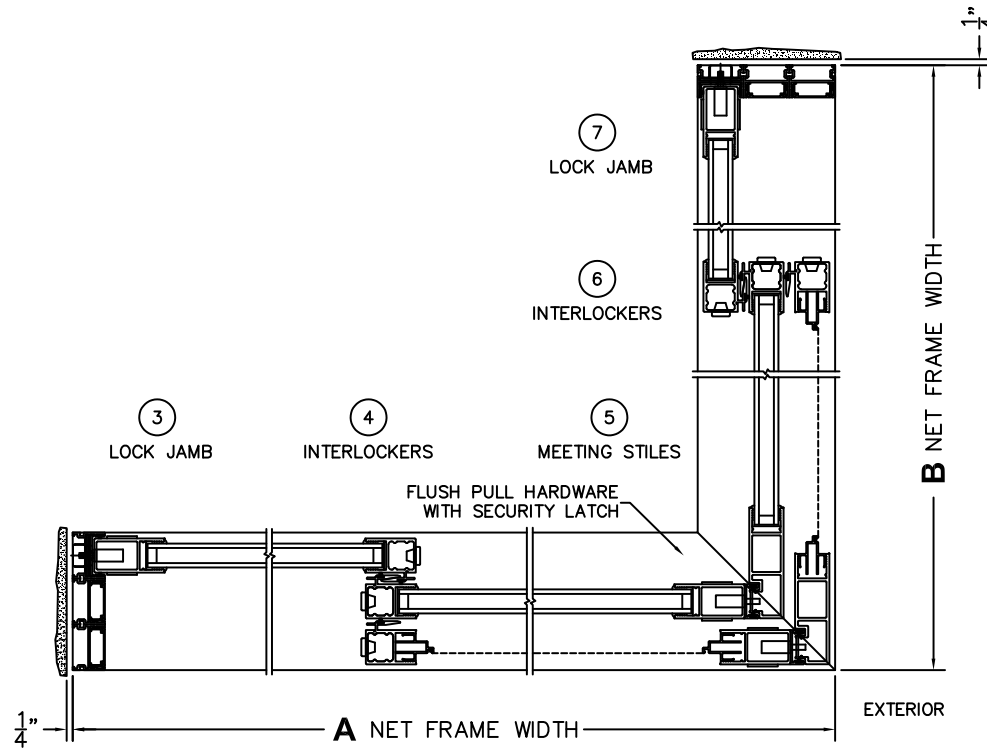

**NORWOOD 3050**  
90°XXIXX STANDARD CONFIG.  
WITH SCREENS

ORDER NO.:

ITEM NO.:

(USE RULER TO SCALE DIMENSIONS IN INCHES)

SCALE: 1/8

**FLEETWOOD**  
WINDOWS & DOORS  
FleetwoodUSA.com

**NORWOOD 3050**  
90°XXIXX STANDARD CONFIG.  
WITH SCREENS

ORDER NO.:

ITEM NO.:

(USE RULER TO SCALE DIMENSIONS IN INCHES)

SCALE: 1/8