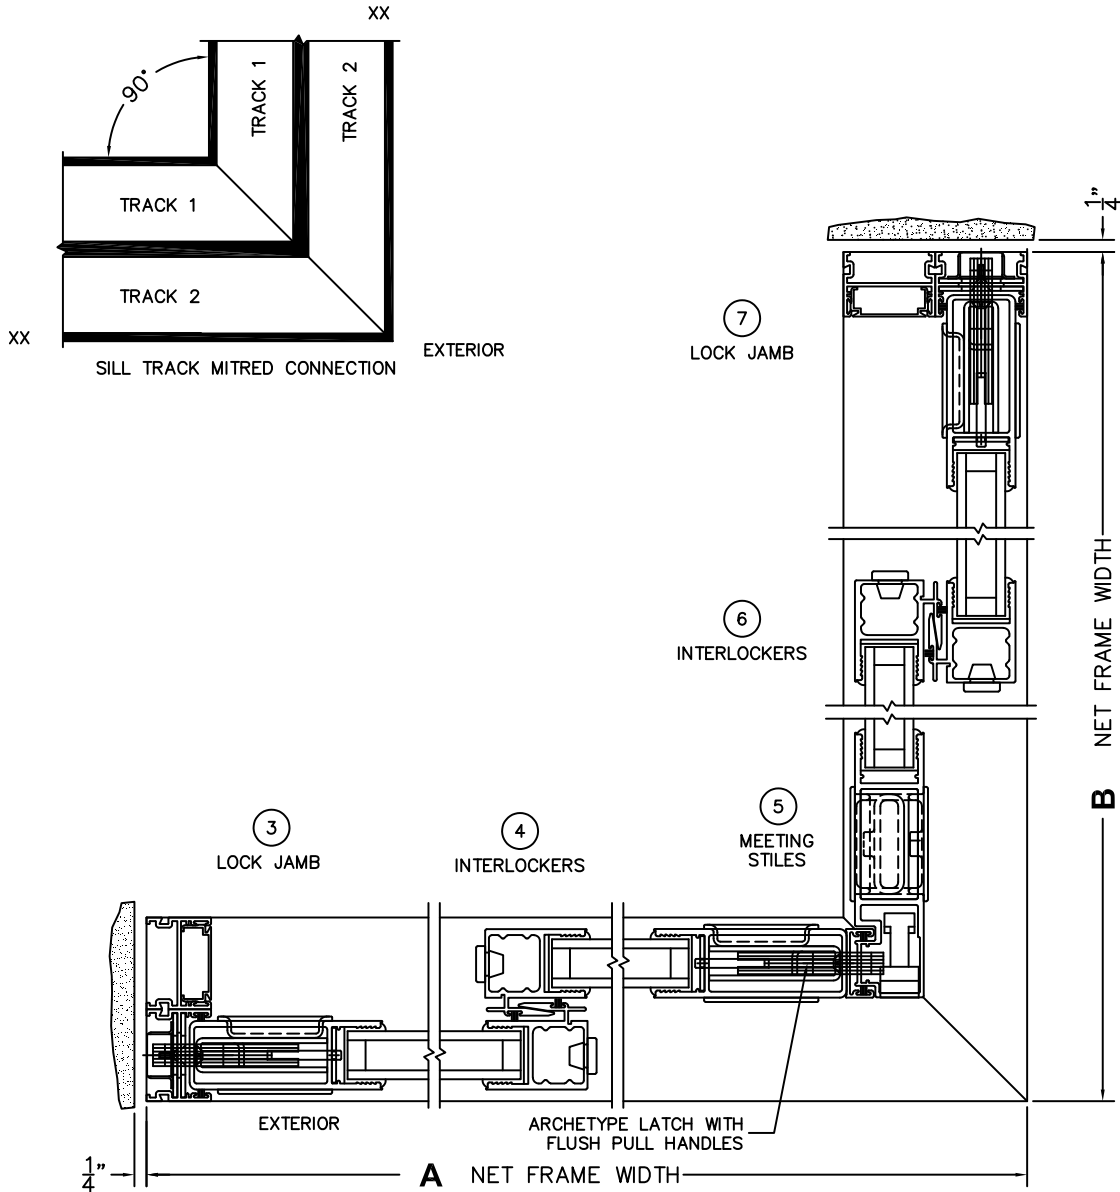

FLEETWOOD
WINDOWS & DOORS
FleetwoodUSA.com

NORWOOD 3050
90°XXIXX STANDARD CONFIGURATION
NO SCREENS

ORDER NO.:

ITEM NO.:

(USE RULER TO SCALE DIMENSIONS IN INCHES)

SCALE: 1/4

FLEETWOOD
WINDOWS & DOORS
FleetwoodUSA.com

NORWOOD 3050
90°XXIXX STANDARD CONFIGURATION
NO SCREENS

ORDER NO.:

ITEM NO.:

(USE RULER TO SCALE DIMENSIONS IN INCHES)

SCALE: 1/4