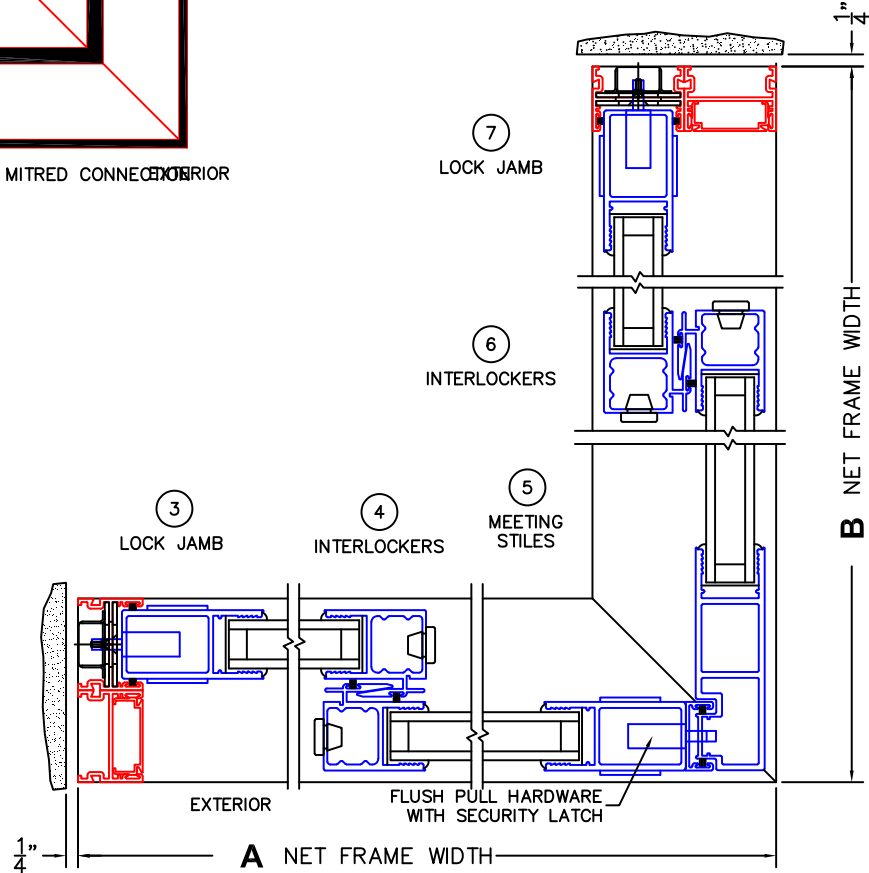

(USE RULER TO SCALE DIMENSIONS IN INCHES)

SCALE: 1/4

FLEETWOOD
WINDOWS & DOORS
FleetwoodUSA.com

NORWOOD 3050
90°XXIXX STANDARD CONFIGURATION
NO SCREENS

ORDER NO.:

ITEM NO.:

(USE RULER TO SCALE DIMENSIONS IN INCHES)

SCALE: 1/4