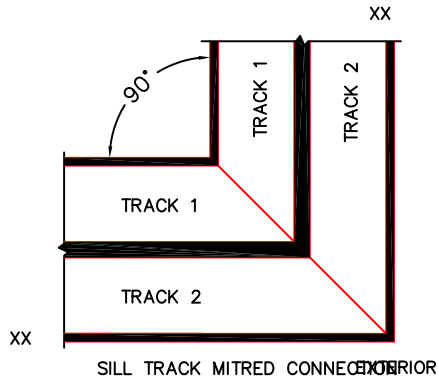

(USE RULER TO SCALE DIMENSIONS IN INCHES)

SCALE: 1/4

FLEETWOOD
WINDOWS & DOORS
FleetwoodUSA.com

NORWOOD 3050
90°XXIXX STANDARD CONFIGURATION
NO SCREENS

ORDER NO.:

ITEM NO.:

(USE RULER TO SCALE DIMENSIONS IN INCHES)

SCALE: 1/4