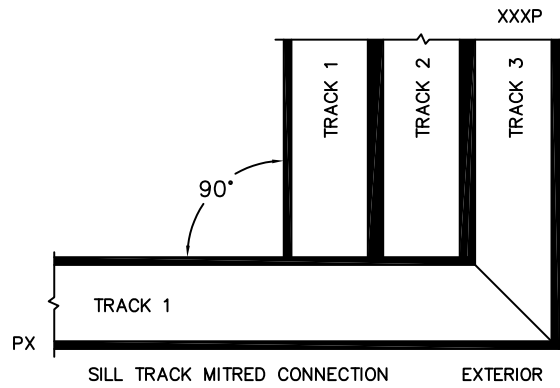

FLEETWOOD
WINDOWS & DOORS
FleetwoodUSA.com

NORWOOD 3050

90°XIXXP CUSTOM CONFIGURATION
NO SCREENS

ORDER NO.:

ITEM NO.:

(USE RULER TO SCALE DIMENSIONS IN INCHES)

SCALE: 1/4

FLEETWOOD
WINDOWS & DOORS
FleetwoodUSA.com

NORWOOD 3050
90°XIXXP CUSTOM CONFIGURATION
NO SCREENS

ORDER NO.:

ITEM NO.:

(USE RULER TO SCALE DIMENSIONS IN INCHES)

SCALE: 1/4