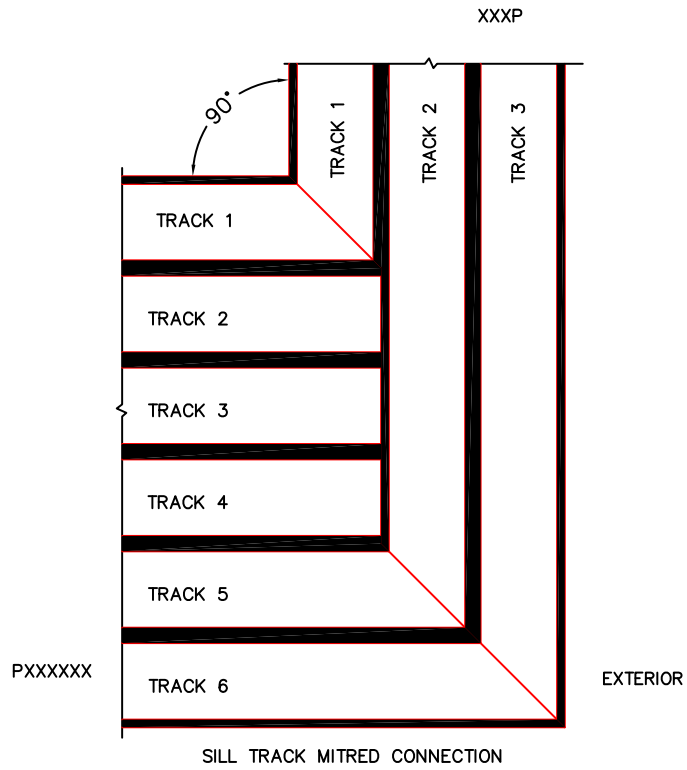

FLEETWOOD
WINDOWS & DOORS
FleetwoodUSA.com

NORWOOD 3050
90°PXXXXXXIXXP STANDARD CONFIGURATION
NO SCREENS

ORDER NO.:

ITEM NO.:

(USE RULER TO SCALE DIMENSIONS IN INCHES)

SCALE: 1/4

FLEETWOOD
WINDOWS & DOORS
FleetwoodUSA.com

NORWOOD 3050
90°PXXXXXXIXXP STANDARD CONFIGURATION
NO SCREENS

ORDER NO.:

ITEM NO.:

(USE RULER TO SCALE DIMENSIONS IN INCHES)

SCALE: 1/4