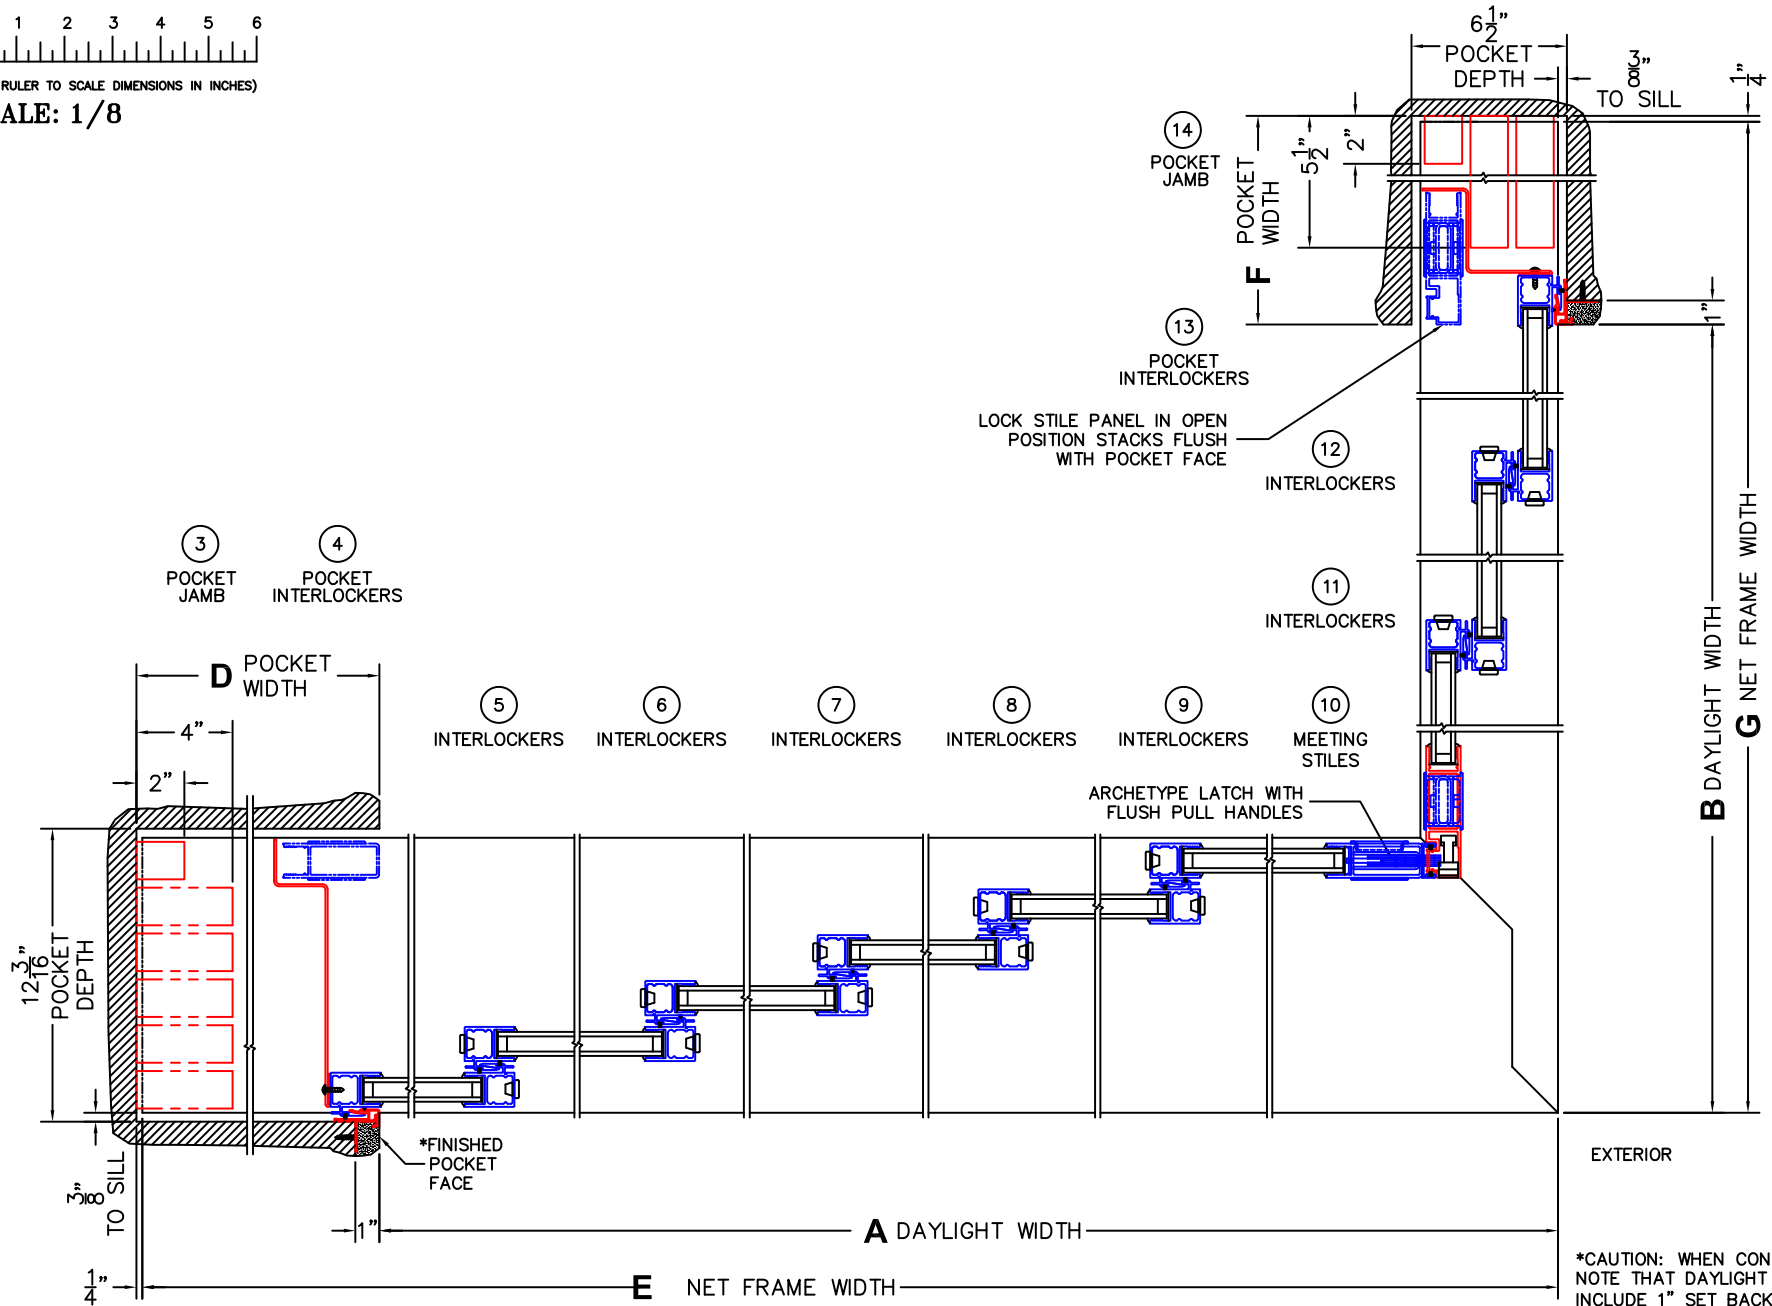

(USE RULER TO SCALE DIMENSIONS IN INCHES)

SCALE: 1/8

*CAUTION: WHEN CONSTRUCTING POCKET NOTE THAT DAYLIGHT WIDTH DOES NOT INCLUDE 1" SET BACK FOR POST INTERLOCKER.

(USE RULER TO SCALE DIMENSIONS IN INCHES)

SCALE: 1/8

*CAUTION: WHEN CONSTRUCTING POCKET NOTE THAT DAYLIGHT WIDTH DOES NOT INCLUDE 1" SET BACK FOR POST INTERLOCKER.