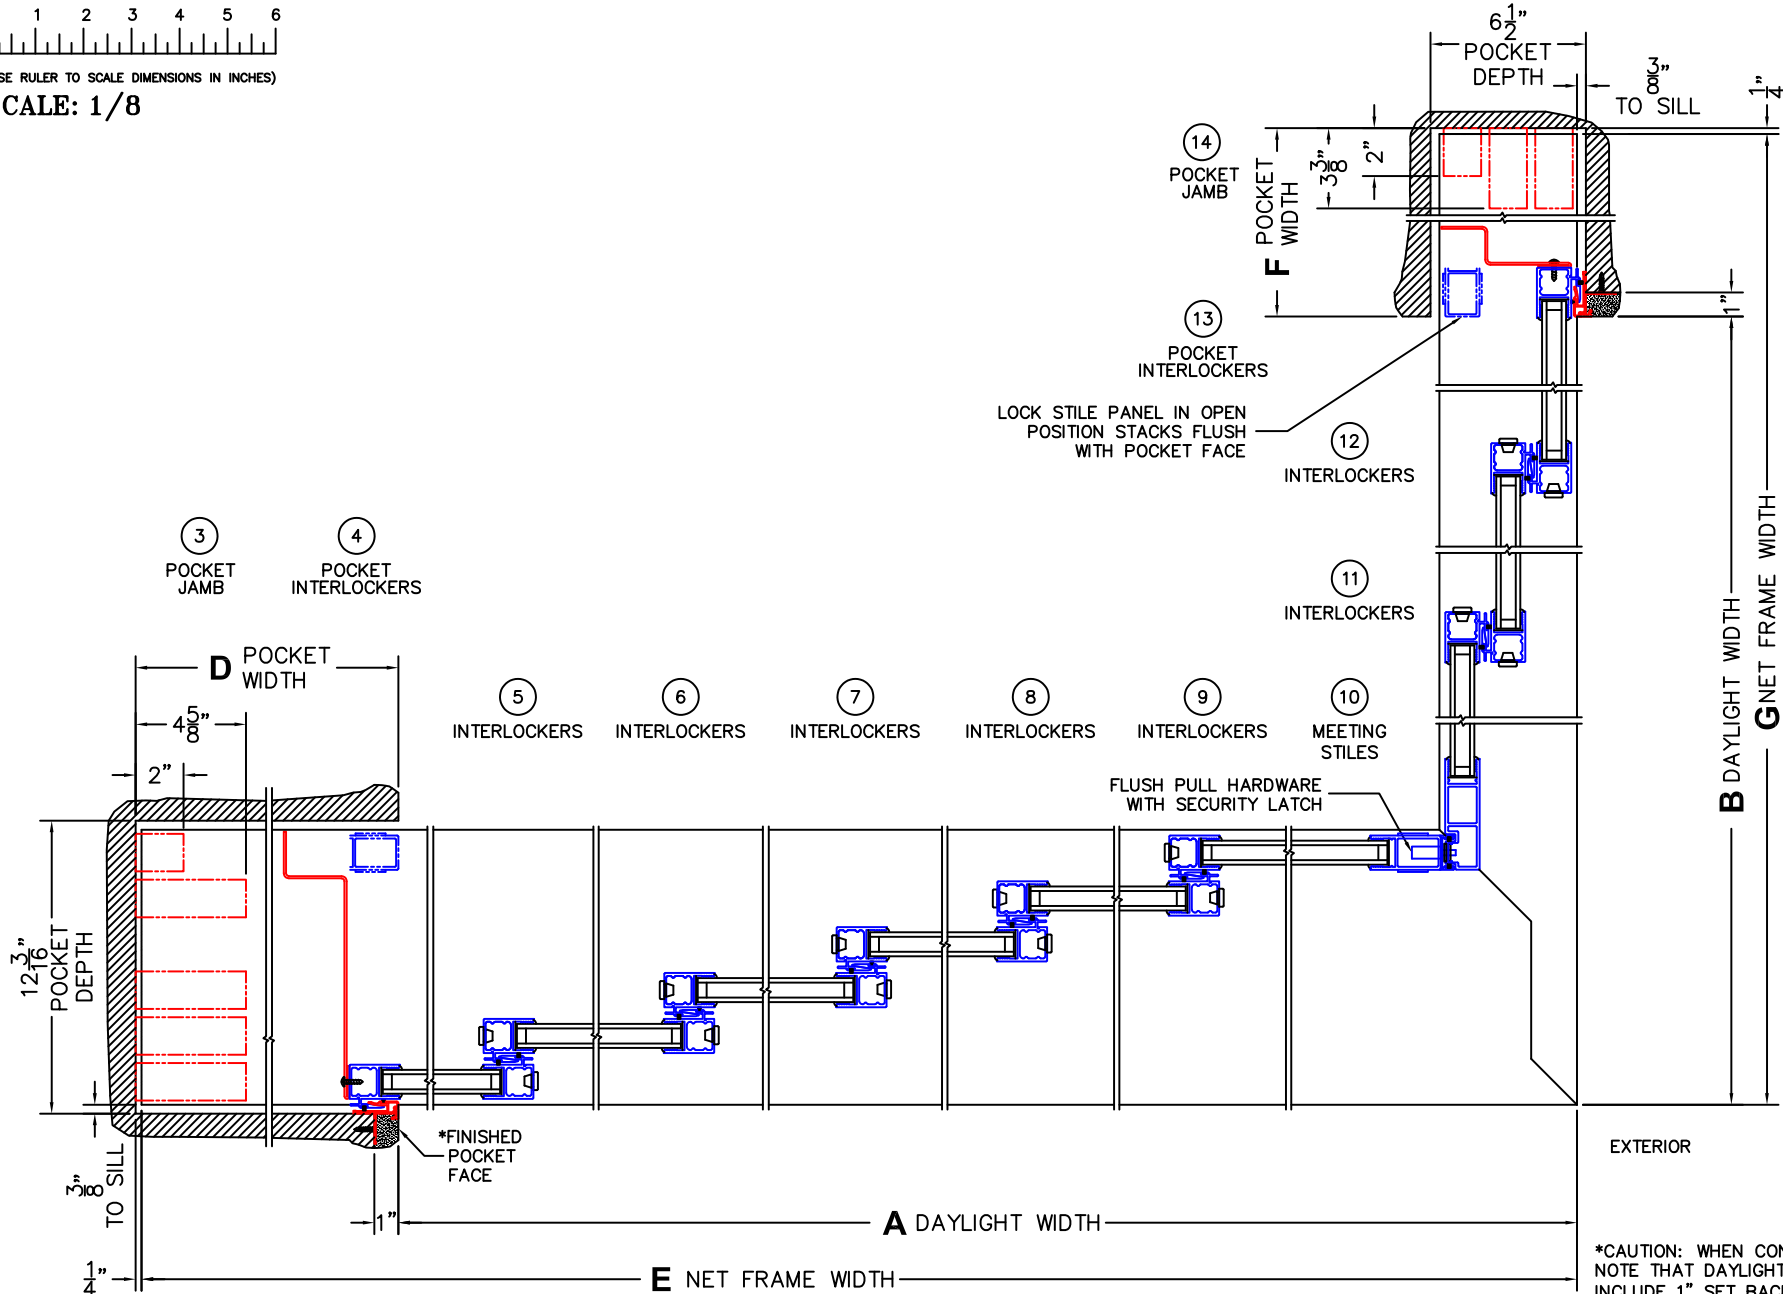

(USE RULER TO SCALE DIMENSIONS IN INCHES)

SCALE: 1/8

\*CAUTION: WHEN CONSTRUCTING POCKET NOTE THAT DAYLIGHT WIDTH DOES NOT INCLUDE 1" SET BACK FOR POST INTERLOCKER.

(USE RULER TO SCALE DIMENSIONS IN INCHES)

SCALE: 1/8

\*CAUTION: WHEN CONSTRUCTING POCKET NOTE THAT DAYLIGHT WIDTH DOES NOT INCLUDE 1" SET BACK FOR POST INTERLOCKER.