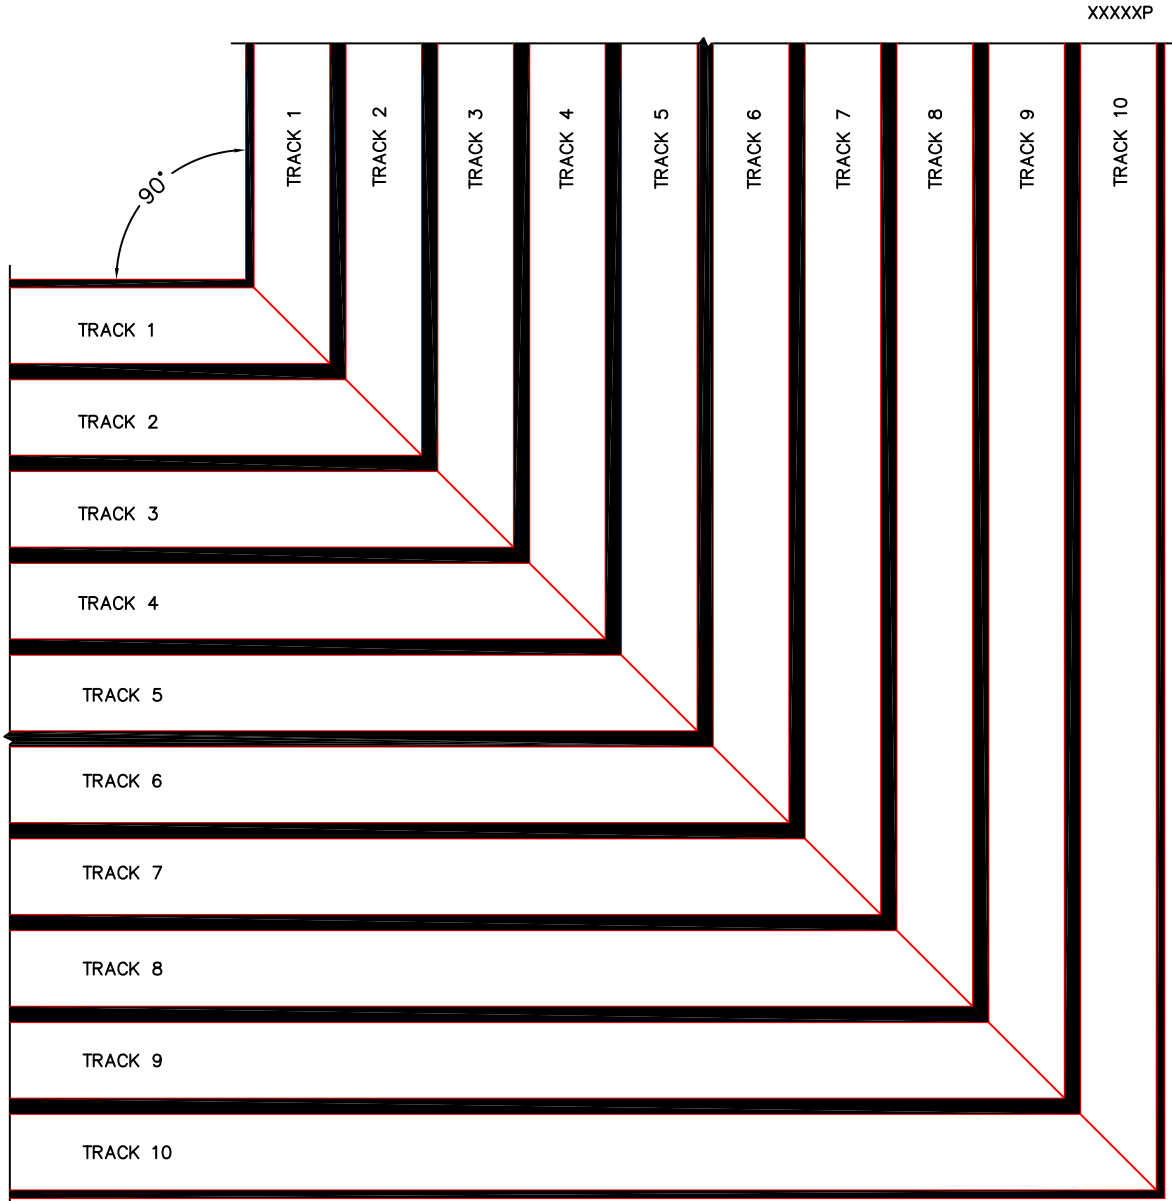

**FLEETWOOD**  
WINDOWS & DOORS  
FleetwoodUSA.com

**NORWOOD 3050**  
90°PXXXXXIXXXXXP STANDARD CONFIG.  
WITH SCREENS

ORDER NO.:

ITEM NO.:

(USE RULER TO SCALE DIMENSIONS IN INCHES)

SCALE: 1/4

PXXXXX

SILL TRACK MITRED CONNECTION

**FLEETWOOD**  
WINDOWS & DOORS  
FleetwoodUSA.com

**NORWOOD 3050**  
90°PXXXXXIXXXXXXP STANDARD CONFIG.  
WITH SCREENS

ORDER NO.:

ITEM NO.:

(USE RULER TO SCALE DIMENSIONS IN INCHES)

SCALE: 1/4

SILL TRACK MITRED CONNECTION