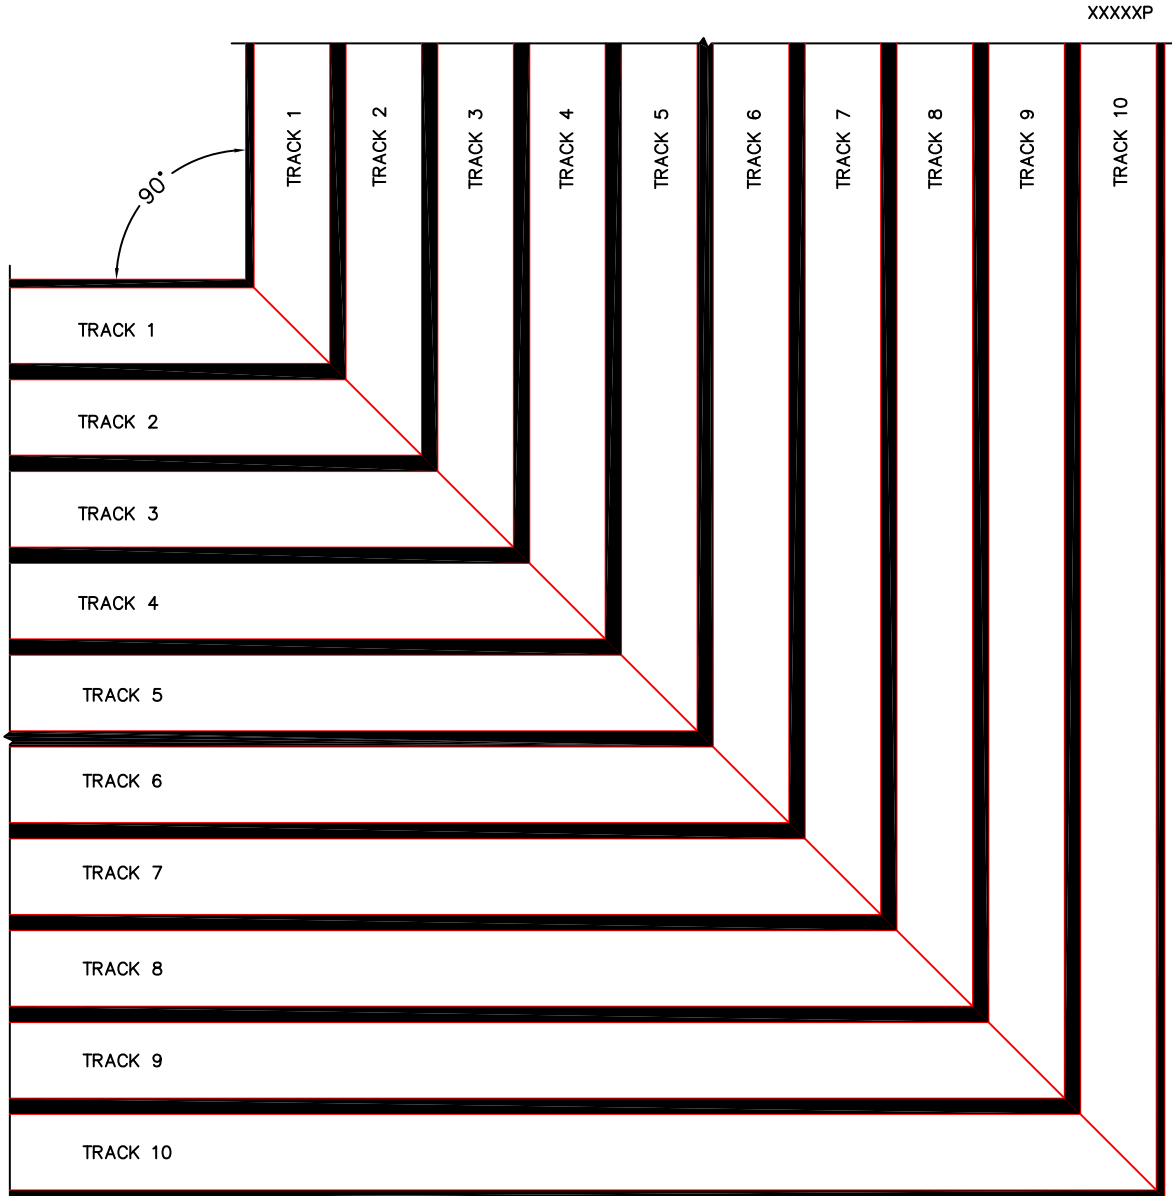

**FLEETWOOD**  
WINDOWS & DOORS  
FleetwoodUSA.com

**NORWOOD 3050**  
90°PXXXXXIXXXXXP STANDARD CONFIG.  
WITH SCREENS

ORDER NO.:

ITEM NO.:

(USE RULER TO SCALE DIMENSIONS IN INCHES)

SCALE: 1/4

PXXXXX

SILL TRACK MITRED CONNECTION

**FLEETWOOD**  
WINDOWS & DOORS  
FleetwoodUSA.com

**NORWOOD 3050**  
90°PXXXXXIXXXXXXP STANDARD CONFIG.  
WITH SCREENS

ORDER NO.:

ITEM NO.:

(USE RULER TO SCALE DIMENSIONS IN INCHES)

SCALE: 1/4

SILL TRACK MITRED CONNECTION