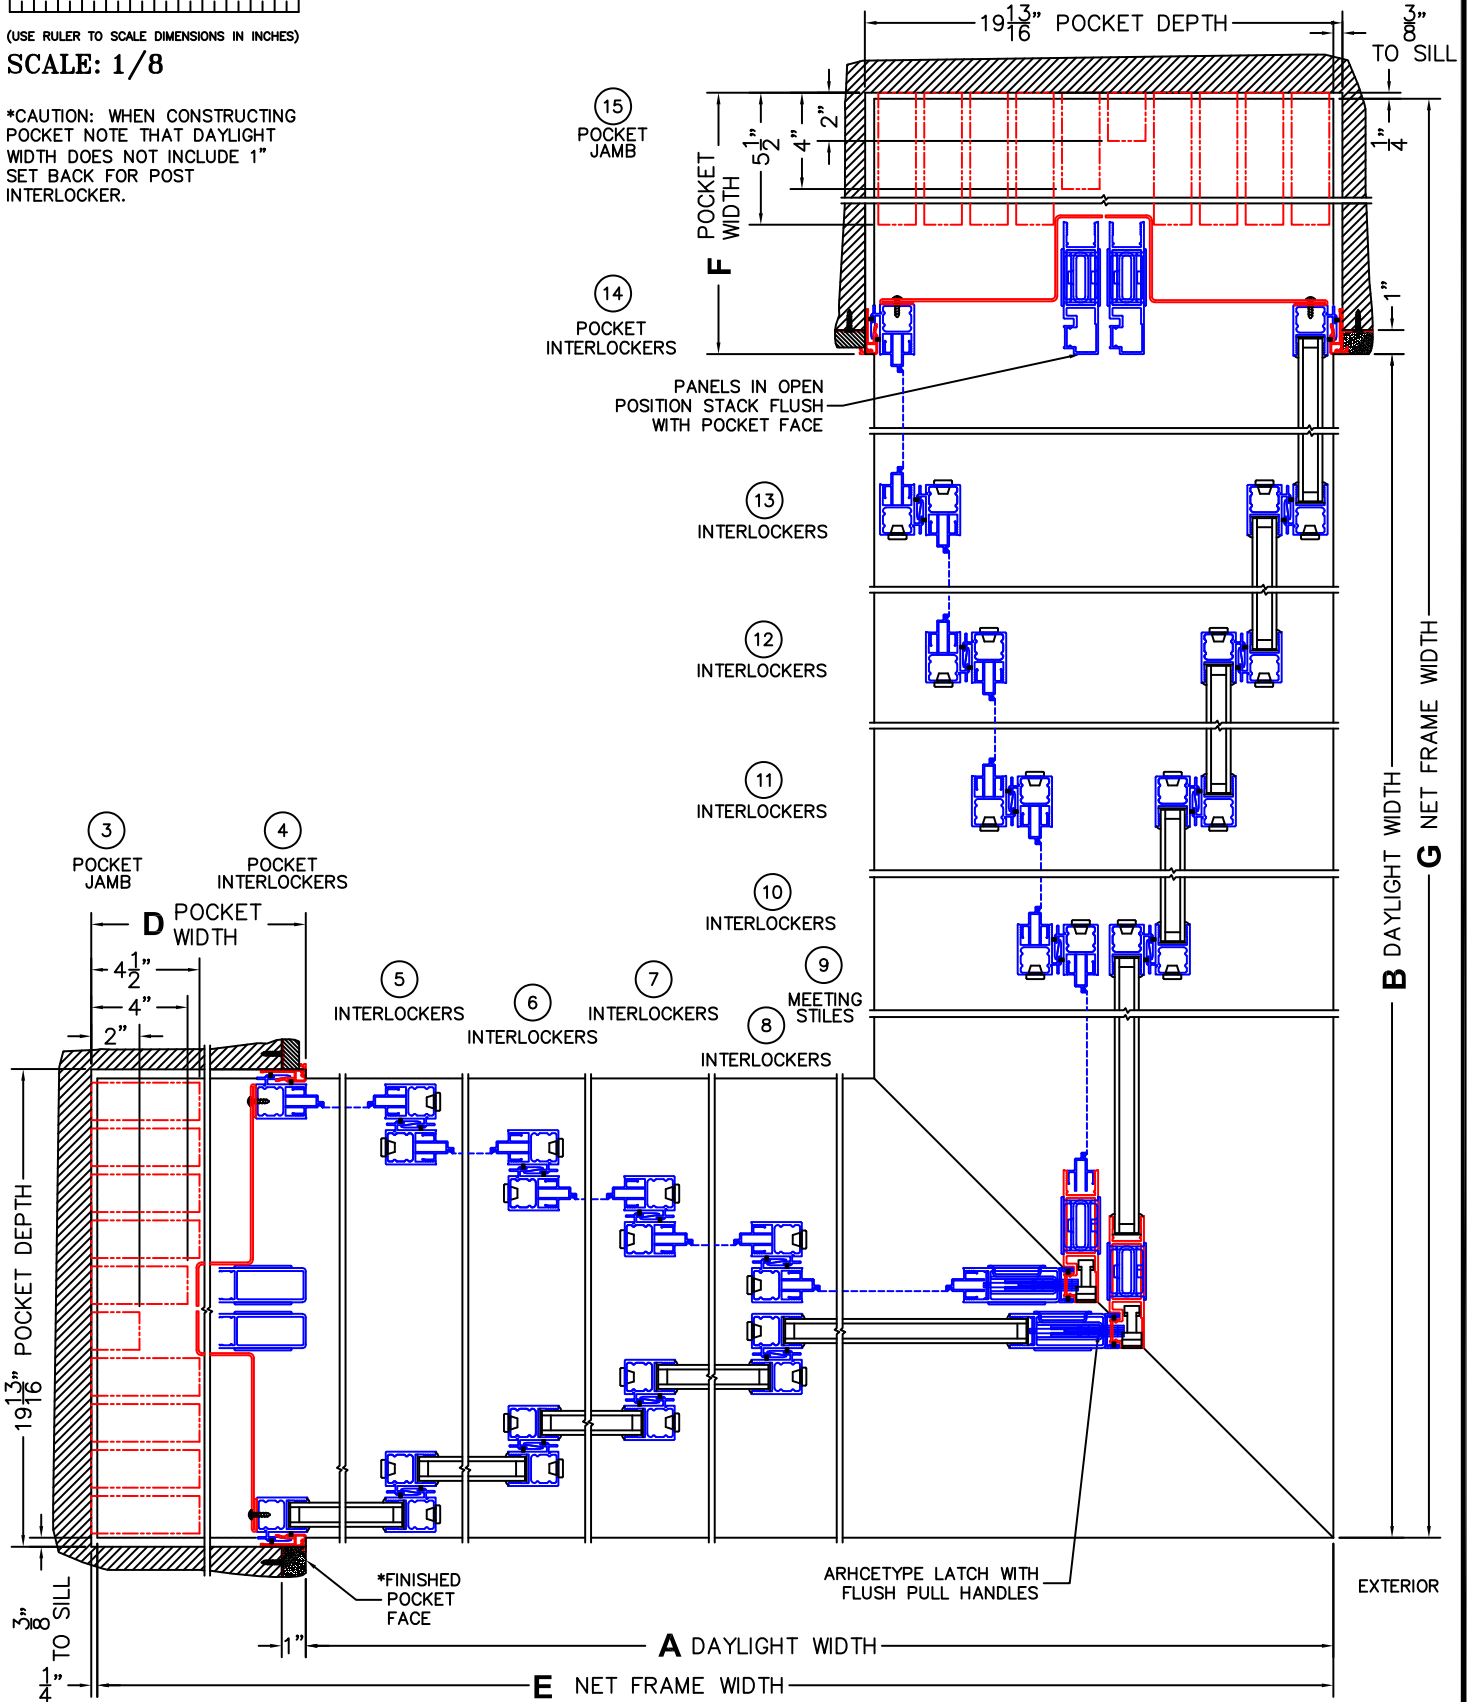

(USE RULER TO SCALE DIMENSIONS IN INCHES)

SCALE: 1/8

\*CAUTION: WHEN CONSTRUCTING POCKET NOTE THAT DAYLIGHT WIDTH DOES NOT INCLUDE 1" SET BACK FOR POST INTERLOCKER.

(USE RULER TO SCALE DIMENSIONS IN INCHES)

SCALE: 1/8

\*CAUTION: WHEN CONSTRUCTING POCKET NOTE THAT DAYLIGHT WIDTH DOES NOT INCLUDE 1" SET BACK FOR POST INTERLOCKER.