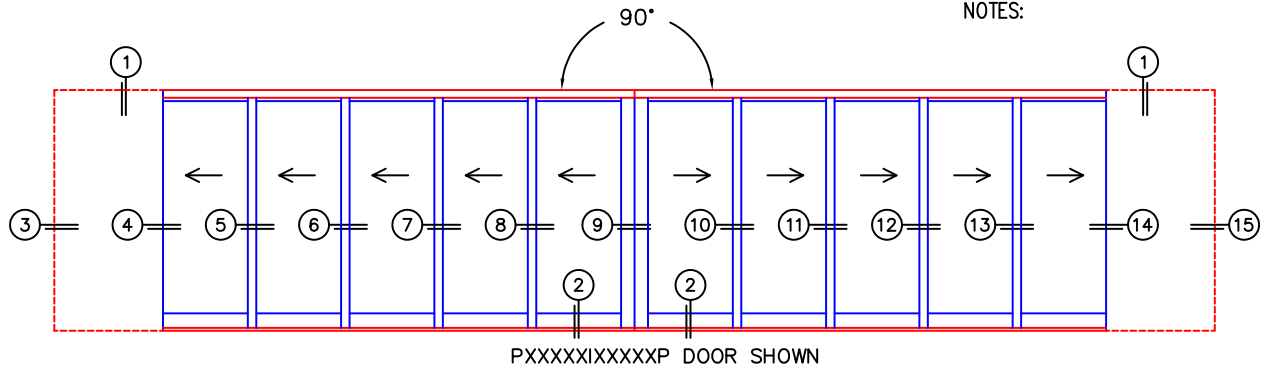

A (DAYLIGHT WIDTH)

B (DAYLIGHT WIDTH)

C (NET FRAME HEIGHT)

CALCULATED VALUES (FLEETWOOD SUPPLIED)

D (POCKET WIDTH)

E (NET FRAME WIDTH)

F (POCKET WIDTH)

G (NET FRAME WIDTH)

(USE RULER TO SCALE DIMENSIONS IN INCHES)

SCALE: 1/4

NOTES:

NOTE: THIS DRAWING AND THE ACCOMPANYING "OPTIONS AND UPGRADES" ARE FOR CONCEPT ONLY! AT THE TIME OF ORDER WE WILL CUSTOMIZE THE DRAWINGS TO FIT THE FINAL CONFIGURATION. SEE DRAWINGS 3050-08 THRU 3050-09 FOR ADDITIONAL INFORMATION.