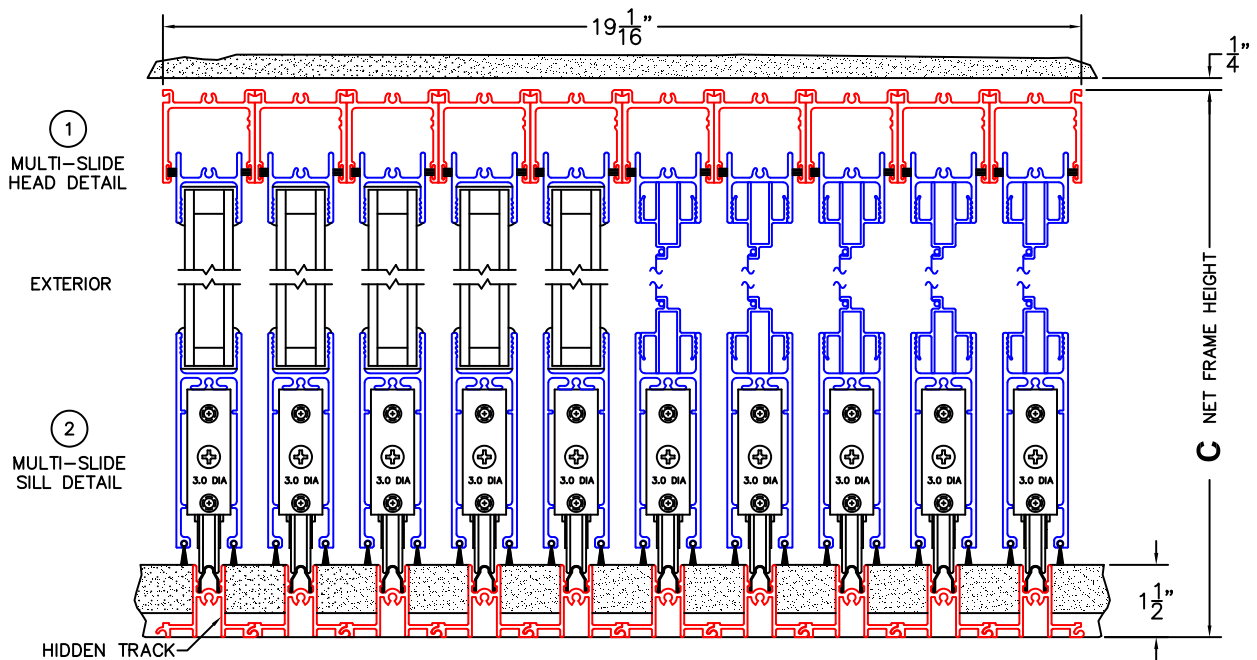

A (DAYLIGHT WIDTH)

B (DAYLIGHT WIDTH)

C (NET FRAME HEIGHT)

CALCULATED VALUES (FLEETWOOD SUPPLIED)

D (POCKET WIDTH)

E (NET FRAME WIDTH)

F (POCKET WIDTH)

G (NET FRAME WIDTH)

(USE RULER TO SCALE DIMENSIONS IN INCHES)

SCALE: 1/4

NOTES:

NOTE: THIS DRAWING AND THE ACCOMPANYING "OPTIONS AND UPGRADES" ARE FOR CONCEPT ONLY! AT THE TIME OF ORDER WE WILL CUSTOMIZE THE DRAWINGS TO FIT THE FINAL CONFIGURATION. SEE DRAWINGS 3050-08 THRU 3050-09 FOR ADDITIONAL INFORMATION.