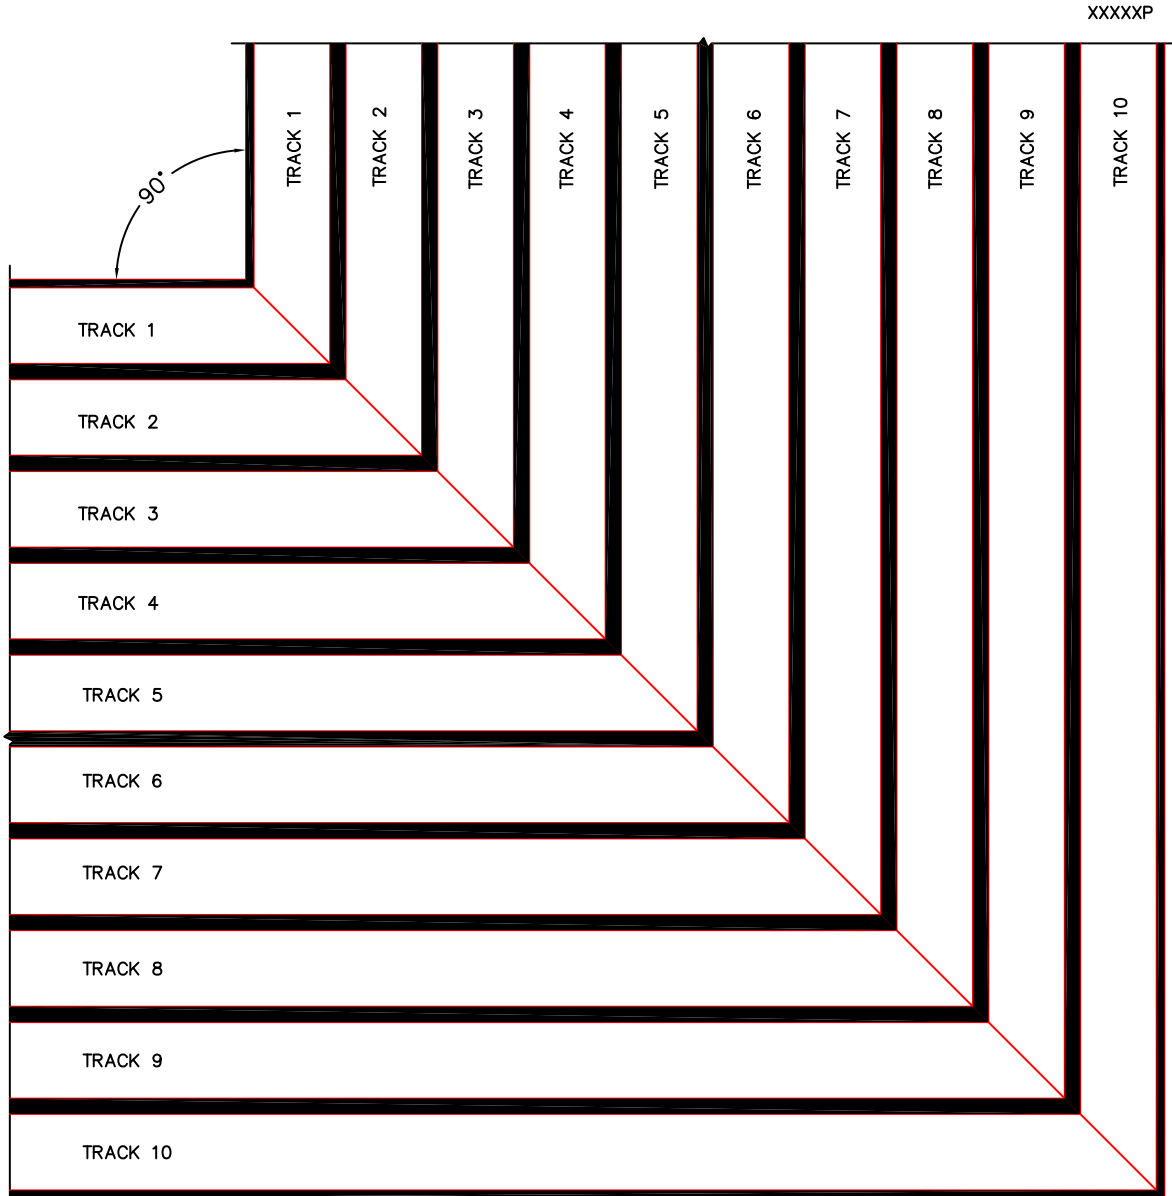

FLEETWOOD
WINDOWS & DOORS
FleetwoodUSA.com

NORWOOD 3050
90°PXXXXXIXXXXXP STANDARD CONFIG.
WITH SCREENS

ORDER NO.:

ITEM NO.:

(USE RULER TO SCALE DIMENSIONS IN INCHES)

SCALE: 1/4

SILL TRACK MITRED CONNECTION

FLEETWOOD
WINDOWS & DOORS
FleetwoodUSA.com

NORWOOD 3050
90°PXXXXXIXXXXXP STANDARD CONFIG.
WITH SCREENS

ORDER NO.:

ITEM NO.:

(USE RULER TO SCALE DIMENSIONS IN INCHES)

SCALE: 1/4

SILL TRACK MITRED CONNECTION