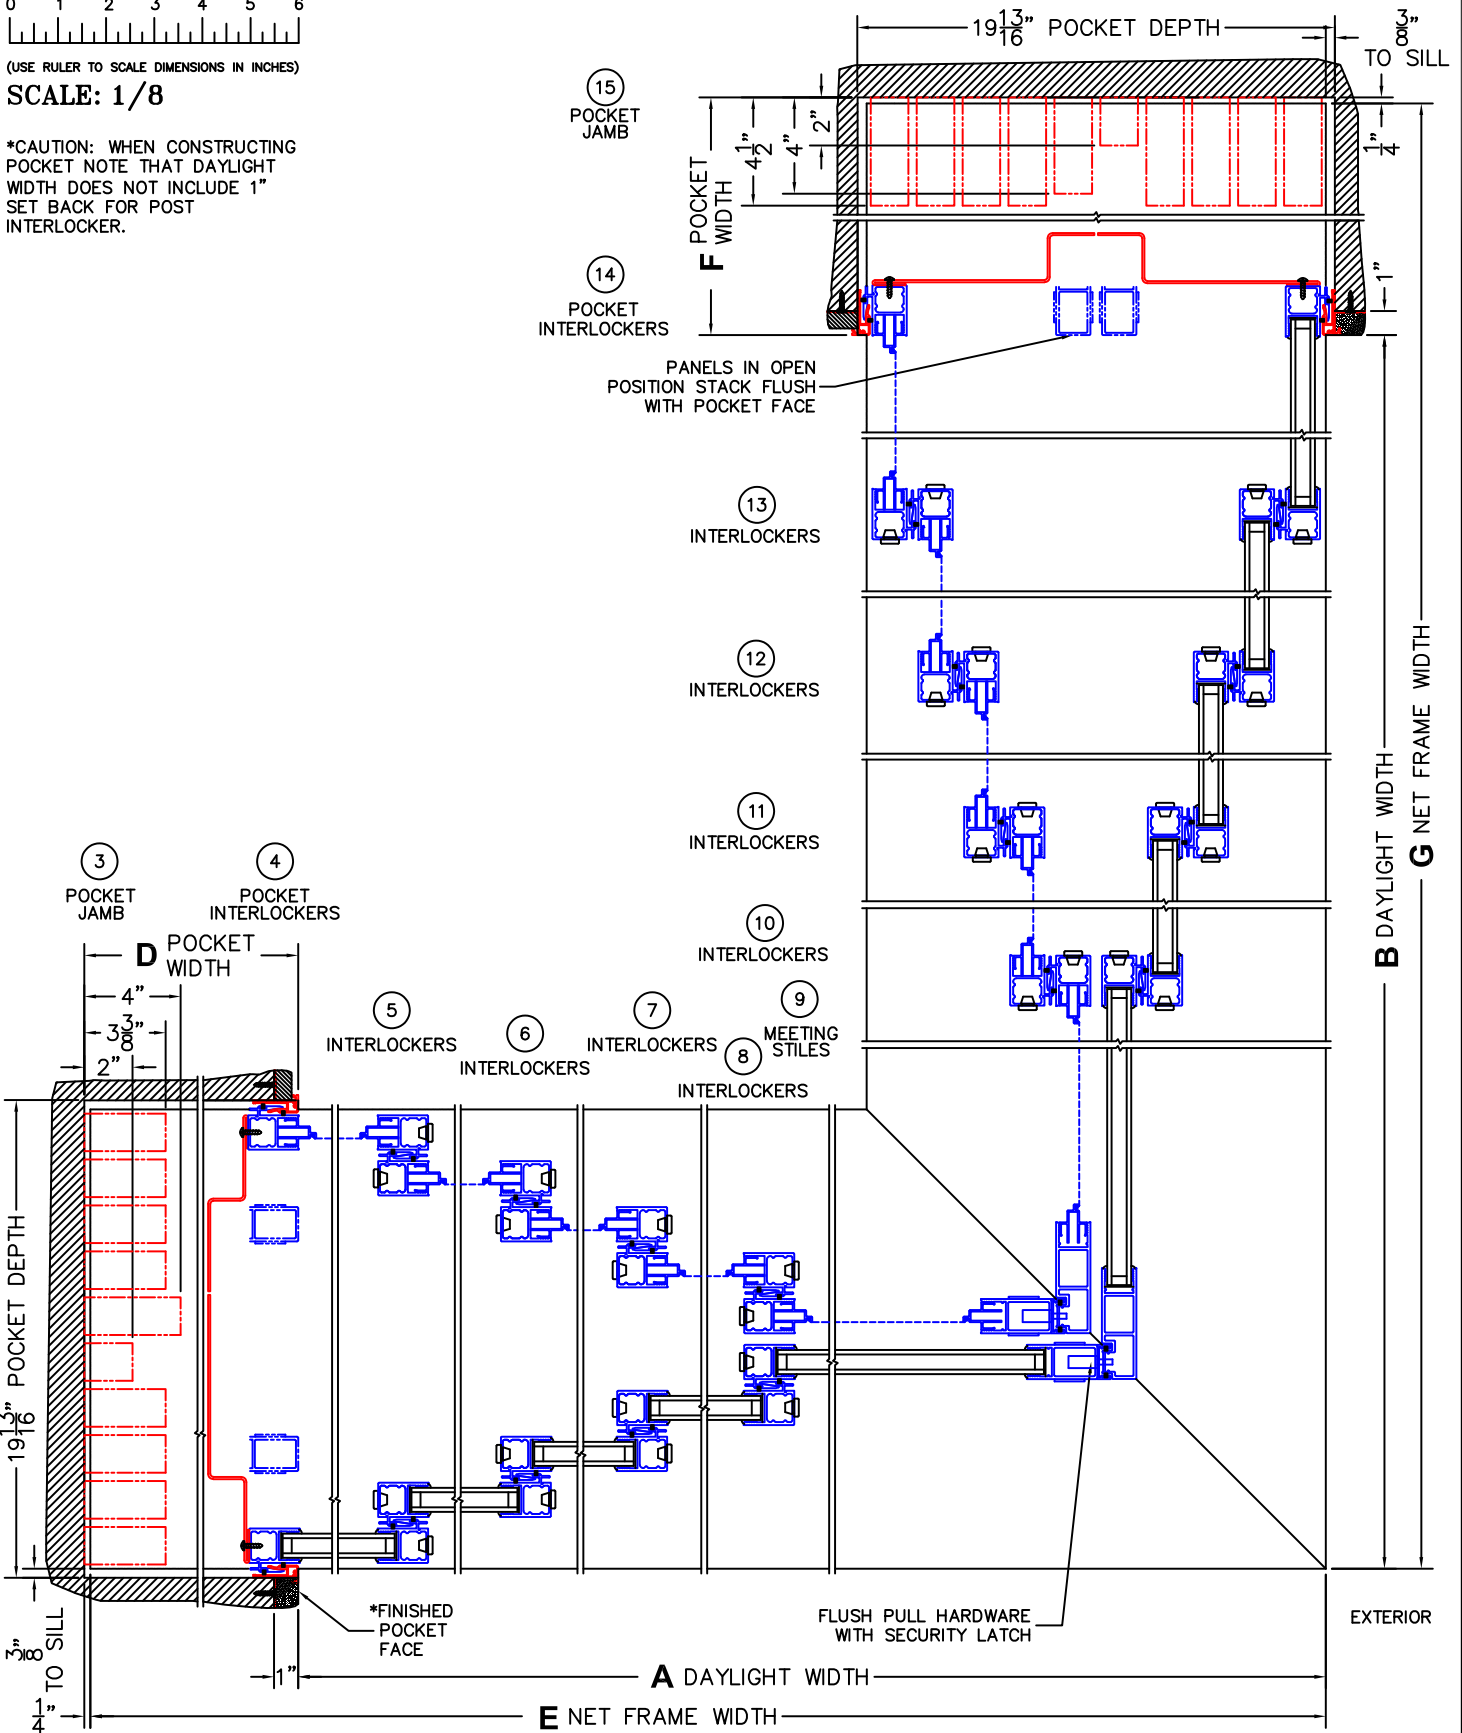

(USE RULER TO SCALE DIMENSIONS IN INCHES)

SCALE: 1/8

*CAUTION: WHEN CONSTRUCTING POCKET NOTE THAT DAYLIGHT WIDTH DOES NOT INCLUDE 1" SET BACK FOR POST INTERLOCKER.

(USE RULER TO SCALE DIMENSIONS IN INCHES)

SCALE: 1/8

*CAUTION: WHEN CONSTRUCTING POCKET NOTE THAT DAYLIGHT WIDTH DOES NOT INCLUDE 1" SET BACK FOR POST INTERLOCKER.