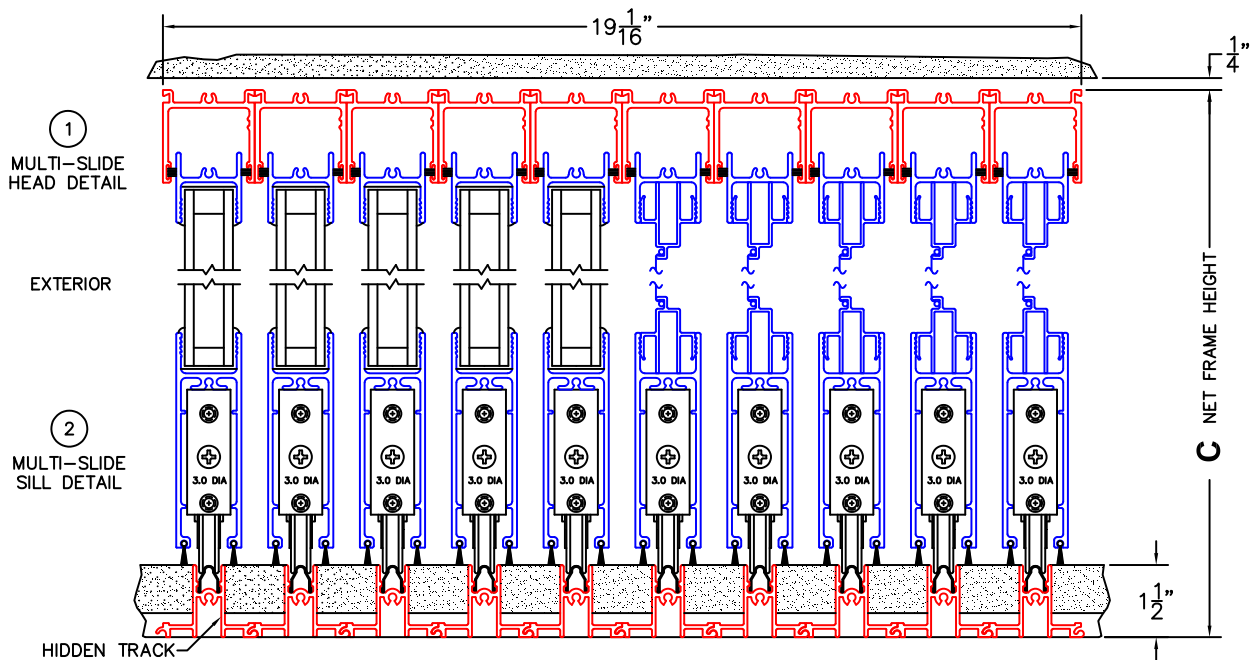

CALCULATED VALUES (FLEETWOOD SUPPLIED)

**D** (POCKET WIDTH)

**E** (NET FRAME WIDTH)

**F** (POCKET WIDTH)

**G** (NET FRAME WIDTH)

(USE RULER TO SCALE DIMENSIONS IN INCHES)

SCALE: 1/4

NOTES:

NOTE: THIS DRAWING AND THE ACCOMPANYING "OPTIONS AND UPGRADES" ARE FOR CONCEPT ONLY! AT THE TIME OF ORDER WE WILL CUSTOMIZE THE DRAWINGS TO FIT THE FINAL CONFIGURATION. SEE DRAWINGS 3050-08 THRU 3050-09 FOR ADDITIONAL INFORMATION.