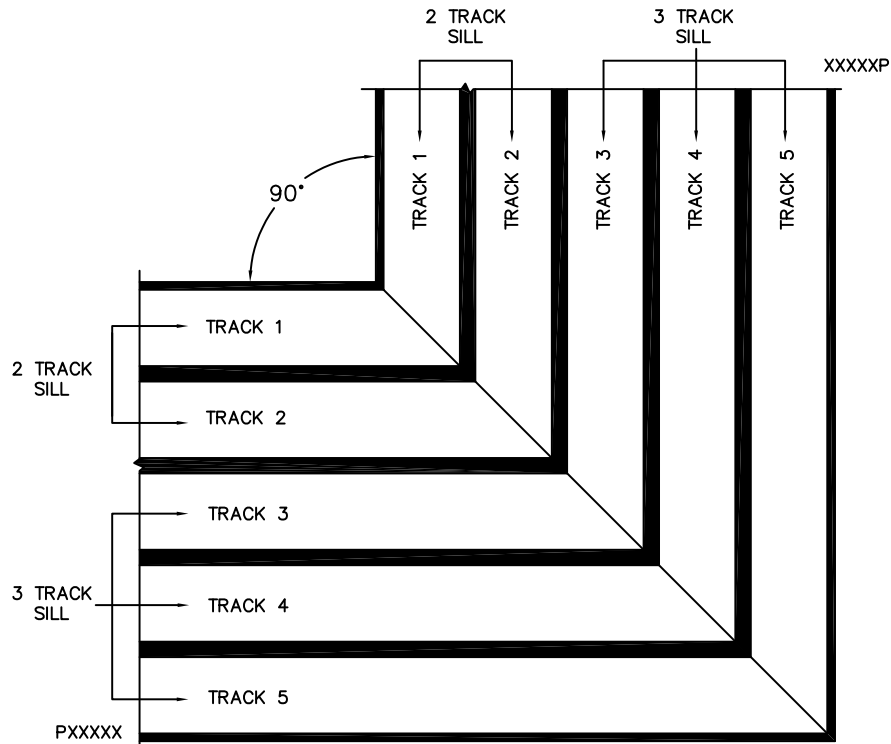

# NORWOOD 3050

90°PXXXXXXIXXXXXXP STANDARD CONFIGURATION  
NO SCREENS

ORDER NO.:

ITEM NO.:

(USE RULER TO SCALE DIMENSIONS IN INCHES)

SCALE: 1/4

SILL TRACK MITRED CONNECTION

**FLEETWOOD**  
WINDOWS & DOORS  
FleetwoodUSA.com

# NORWOOD 3050

90°PXXXXXXIXXXXXP STANDARD CONFIGURATION  
NO SCREENS

ORDER NO.:

ITEM NO.:

(USE RULER TO SCALE DIMENSIONS IN INCHES)

SCALE: 1/4

SILL TRACK MITRED CONNECTION