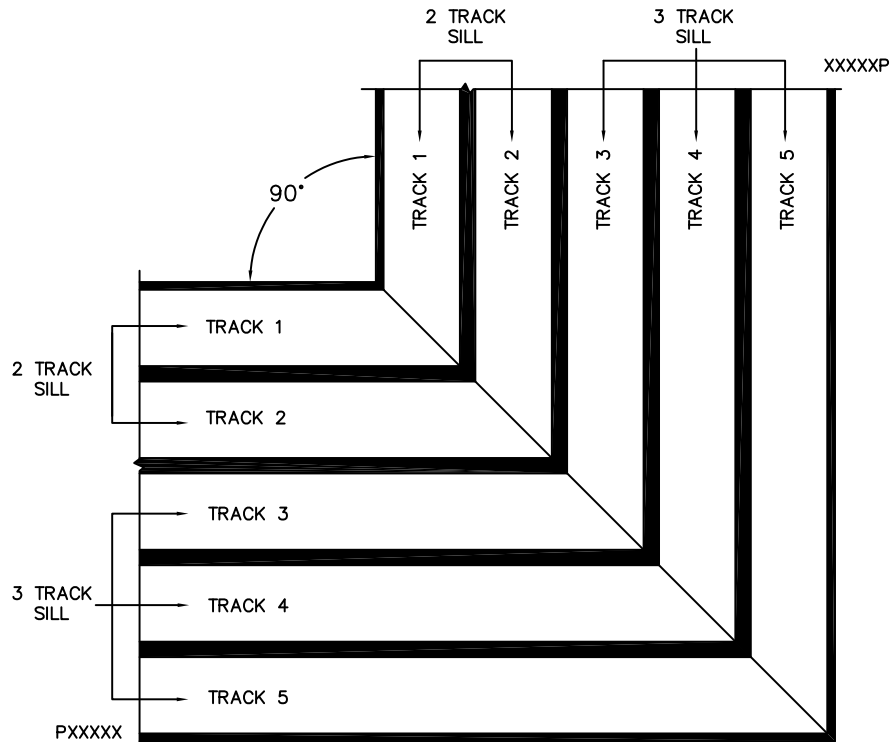

# NORWOOD 3050

90°PXXXXXXIXXXXXXP STANDARD CONFIGURATION  
NO SCREENS

ORDER NO.:

ITEM NO.:

(USE RULER TO SCALE DIMENSIONS IN INCHES)

SCALE: 1/4

SILL TRACK MITRED CONNECTION

**FLEETWOOD**  
WINDOWS & DOORS  
FleetwoodUSA.com

# NORWOOD 3050

90°PXXXXXXIXXXXXP STANDARD CONFIGURATION  
NO SCREENS

ORDER NO.:

ITEM NO.:

(USE RULER TO SCALE DIMENSIONS IN INCHES)

SCALE: 1/4

SILL TRACK MITRED CONNECTION