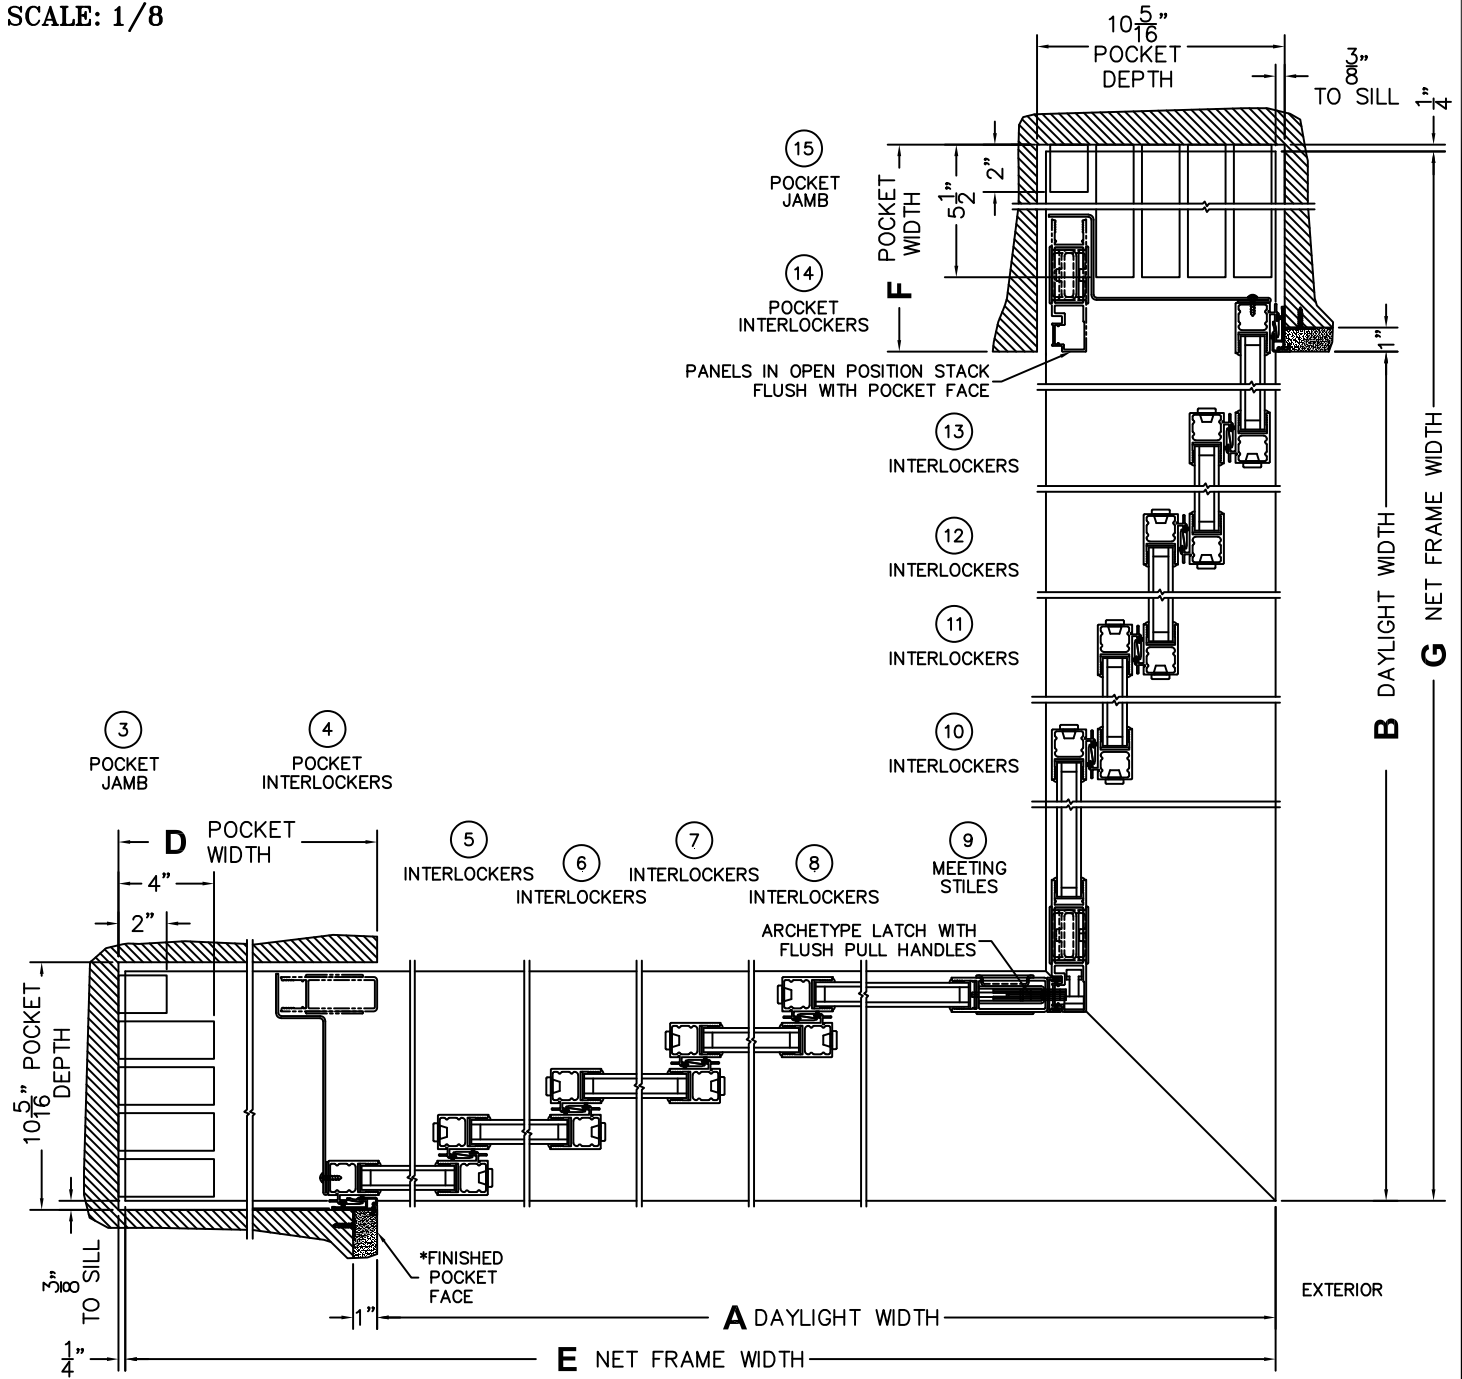

FLEETWOOD

Windows & Doors
2485 Railroad Street, Corona, CA 92880
(800) 736-7363 www.fleetwoodusa.com

NORWOOD 3050

90°PXXXXXIXXXXXP STANDARD CONFIG.
NO SCREENS

ORDER NO.:

ITEM NO.:

(USE RULER TO SCALE DIMENSIONS IN INCHES)

SCALE: 1/8"

*CAUTION: WHEN CONSTRUCTING POCKET
NOTE THAT DAYLIGHT WIDTH DOES NOT
INCLUDE 1" SET BACK FOR POST INTERLOCKER.