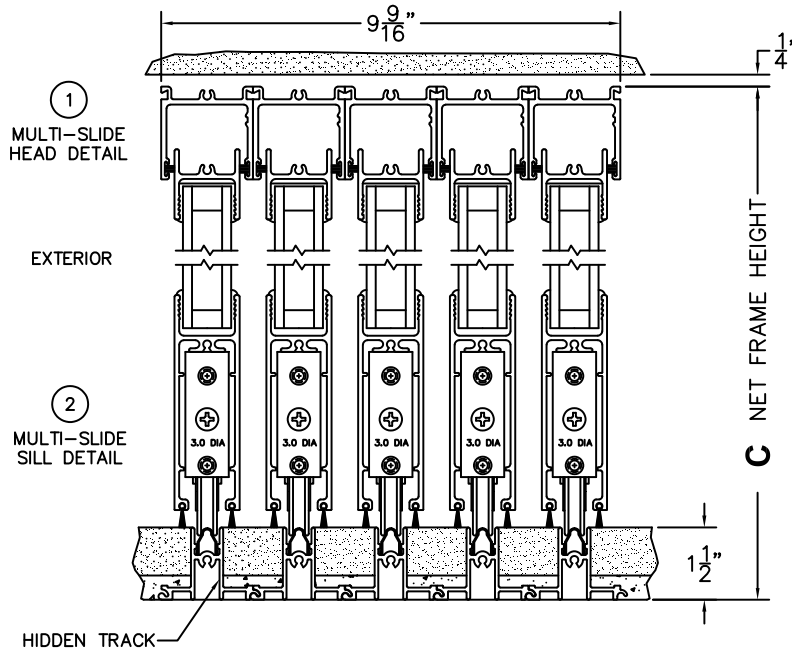

A(DAYLIGHT WIDTH)

B(DAYLIGHT WIDTH)

C(NET FRAME HEIGHT)

CALCULATED VALUES (FLEETWOOD SUPPLIED)

D(POCKET WIDTH)

E(NET FRAME WIDTH)

F(POCKET WIDTH)

G(NET FRAME WIDTH)

NOTES:

(USE RULER TO SCALE DIMENSIONS IN INCHES)

SCALE: 1/4

PXXXXXXIXXXXXP DOOR SHOWN

NOTE: THIS DRAWING AND THE ACCOMPANYING "OPTIONS AND UPGRADES" ARE FOR CONCEPT ONLY! AT THE TIME OF ORDER WE WILL CUSTOMIZE THE DRAWINGS TO FIT THE FINAL CONFIGURATION. SEE DRAWINGS 3050-08 THRU 3050-09 FOR ADDITIONAL INFORMATION.