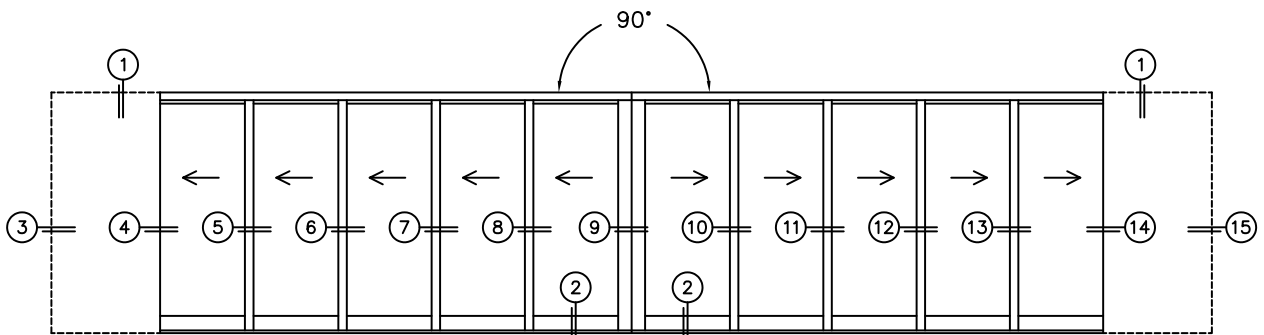

A(DAYLIGHT WIDTH)

B(DAYLIGHT WIDTH)

C(NET FRAME HEIGHT)

CALCULATED VALUES (FLEETWOOD SUPPLIED)

D(POCKET WIDTH)

E(NET FRAME WIDTH)

F(POCKET WIDTH)

G(NET FRAME WIDTH)

NOTES:

(USE RULER TO SCALE DIMENSIONS IN INCHES)

SCALE: 1/4

PXXXXXXIXXXXXP DOOR SHOWN

NOTE: THIS DRAWING AND THE ACCOMPANYING "OPTIONS AND UPGRADES" ARE FOR CONCEPT ONLY! AT THE TIME OF ORDER WE WILL CUSTOMIZE THE DRAWINGS TO FIT THE FINAL CONFIGURATION. SEE DRAWINGS 3050-08 THRU 3050-09 FOR ADDITIONAL INFORMATION.