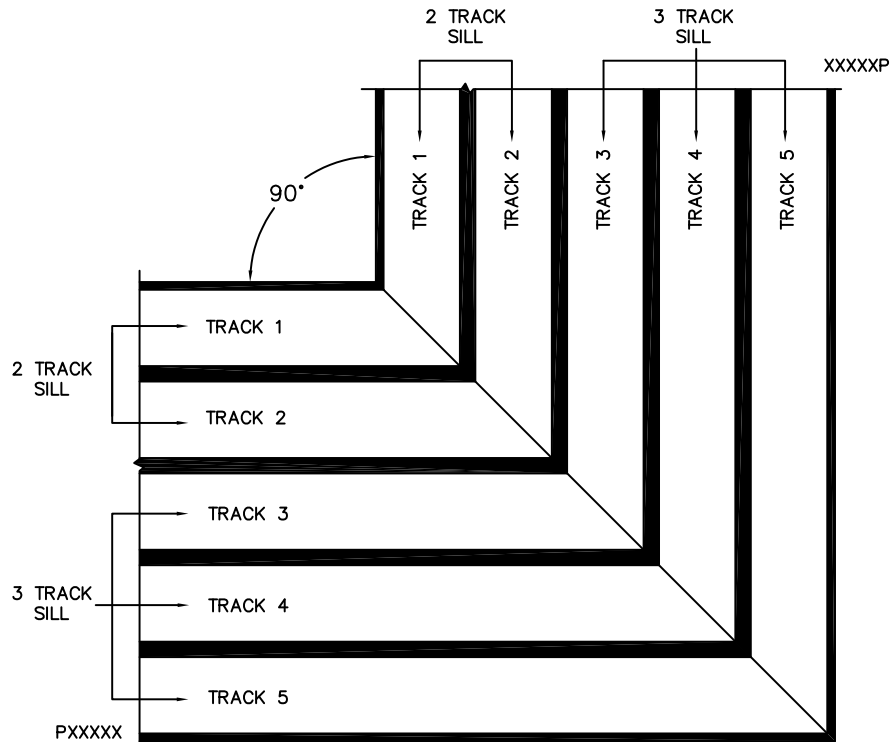

FLEETWOOD
WINDOWS & DOORS
FleetwoodUSA.com

NORWOOD 3050
90°PXXXXXXIXXXXXXP STANDARD CONFIGURATION
NO SCREENS

ORDER NO.:

ITEM NO.:

(USE RULER TO SCALE DIMENSIONS IN INCHES)

SCALE: 1/4

SILL TRACK MITRED CONNECTION