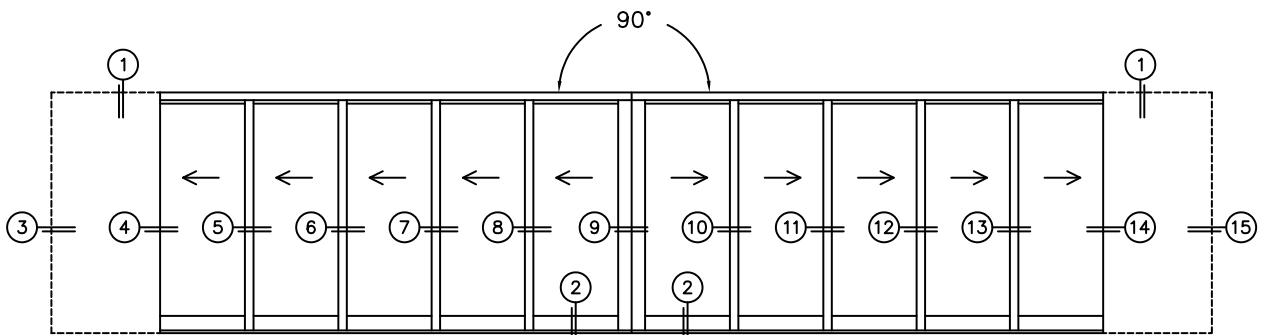

C(NET FRAME HEIGHT)

CALCULATED VALUES (FLEETWOOD SUPPLIED)

D(POCKET WIDTH)

E(NET FRAME WIDTH)

F(POCKET WIDTH)

G(NET FRAME WIDTH)

NOTES:

(USE RULER TO SCALE DIMENSIONS IN INCHES)

SCALE: 1/4

PXXXXXXIXXXXXP DOOR SHOWN

FLEETWOOD
WINDOWS & DOORS
FleetwoodUSA.com

NORWOOD 3050

90°PXXXXXIXXXXXP STANDARD CONFIGURATION
NO SCREENS

ORDER NO.:

ITEM NO.:

REQUIRED DEALER INFO.

A(DAYLIGHT WIDTH)

B(DAYLIGHT WIDTH)

C(NET FRAME HEIGHT)

CALCULATED VALUES (FLEETWOOD SUPPLIED)

D(POCKET WIDTH)

E(NET FRAME WIDTH)

F(POCKET WIDTH)

G(NET FRAME WIDTH)

NOTES:

(USE RULER TO SCALE DIMENSIONS IN INCHES)

SCALE: 1/4

PXXXXXIXXXXXP DOOR SHOWN