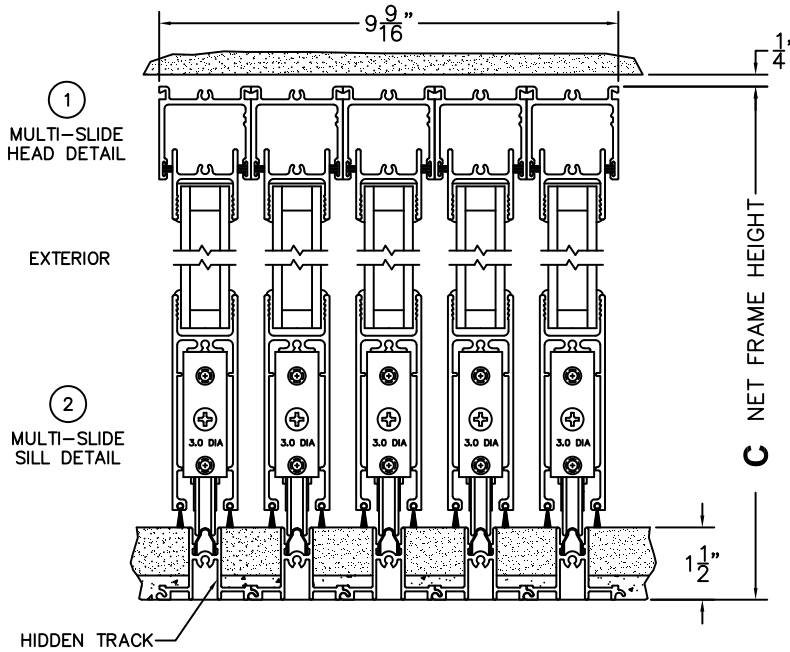

A(DAYLIGHT WIDTH)

B(DAYLIGHT WIDTH)

C(NET FRAME HEIGHT)

CALCULATED VALUES (FLEETWOOD SUPPLIED)

D(POCKET WIDTH)

E(NET FRAME WIDTH)

F(POCKET WIDTH)

G(NET FRAME WIDTH)

NOTES:

(USE RULER TO SCALE DIMENSIONS IN INCHES)

SCALE: 1/4

PXXXXXIXXXXXP DOOR SHOWN