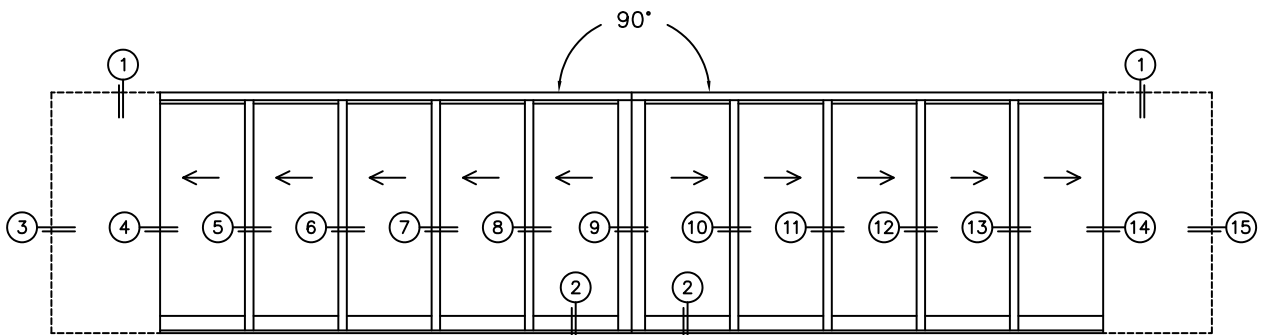

A(DAYLIGHT WIDTH)

B(DAYLIGHT WIDTH)

C(NET FRAME HEIGHT)

CALCULATED VALUES (FLEETWOOD SUPPLIED)

D(POCKET WIDTH)

E(NET FRAME WIDTH)

F(POCKET WIDTH)

G(NET FRAME WIDTH)

NOTES:

(USE RULER TO SCALE DIMENSIONS IN INCHES)

SCALE: 1/4

PXXXXXIXXXXXP DOOR SHOWN