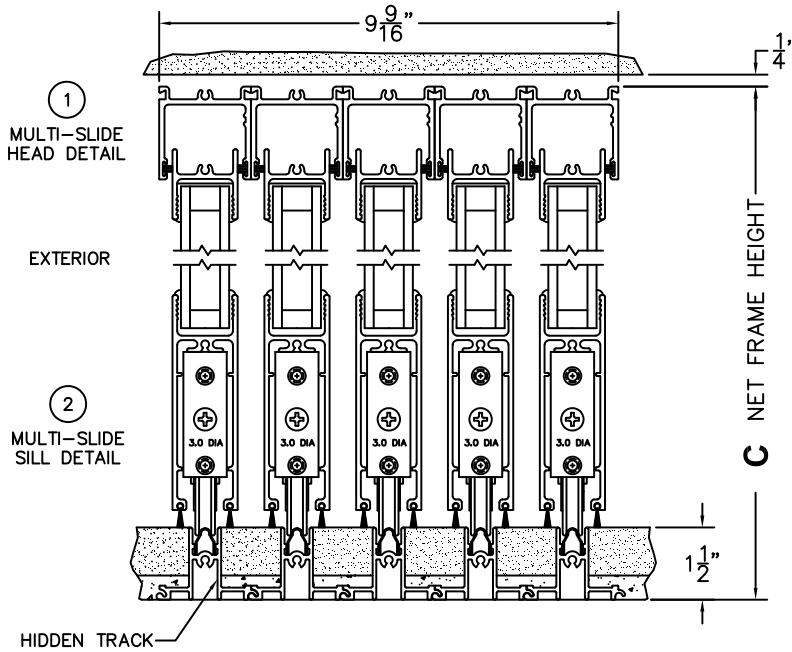

C(NET FRAME HEIGHT)

CALCULATED VALUES (FLEETWOOD SUPPLIED)

D(POCKET WIDTH)

E(NET FRAME WIDTH)

F(POCKET WIDTH)

G(NET FRAME WIDTH)

NOTES:

(USE RULER TO SCALE DIMENSIONS IN INCHES)

SCALE: 1/4

PXXXXXXIXXXXXP DOOR SHOWN

FLEETWOOD
WINDOWS & DOORS
FleetwoodUSA.com

NORWOOD 3050

90°PXXXXXIXXXXXP STANDARD CONFIGURATION
NO SCREENS

ORDER NO.:

ITEM NO.:

REQUIRED DEALER INFO.

A(DAYLIGHT WIDTH)

B(DAYLIGHT WIDTH)

C(NET FRAME HEIGHT)

CALCULATED VALUES (FLEETWOOD SUPPLIED)

D(POCKET WIDTH)

E(NET FRAME WIDTH)

F(POCKET WIDTH)

G(NET FRAME WIDTH)

NOTES:

(USE RULER TO SCALE DIMENSIONS IN INCHES)

SCALE: 1/4

PXXXXXIXXXXXP DOOR SHOWN