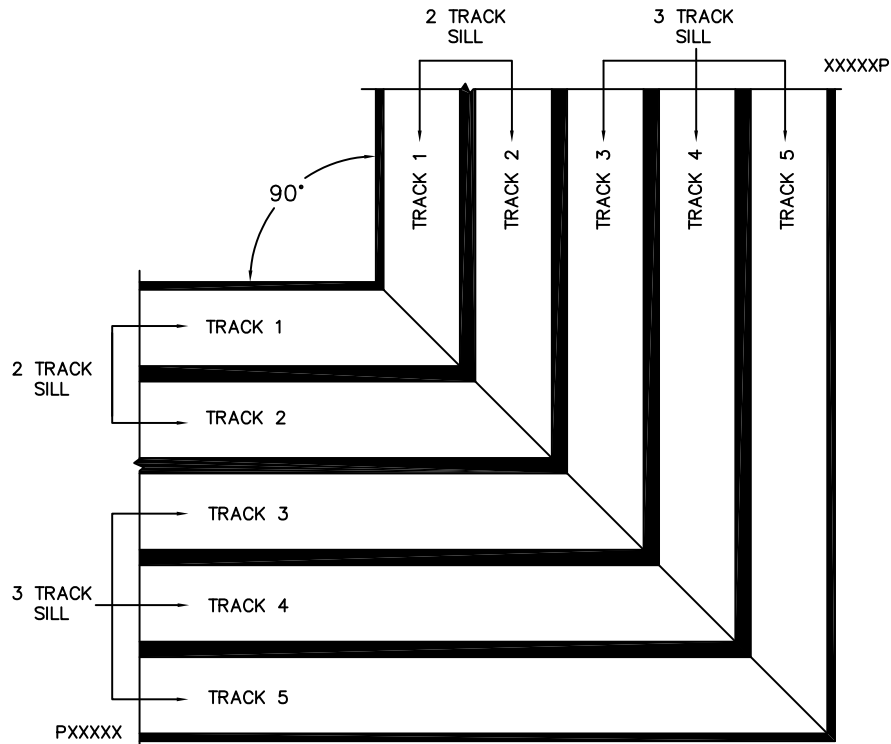

FLEETWOOD
WINDOWS & DOORS
FleetwoodUSA.com

NORWOOD 3050

90°PXXXXXIXXXXXP CUSTOM CONFIGURATION
NO SCREENS

ORDER NO.:

ITEM NO.:

(USE RULER TO SCALE DIMENSIONS IN INCHES)

SCALE: 1/4

SILL TRACK MITRED CONNECTION