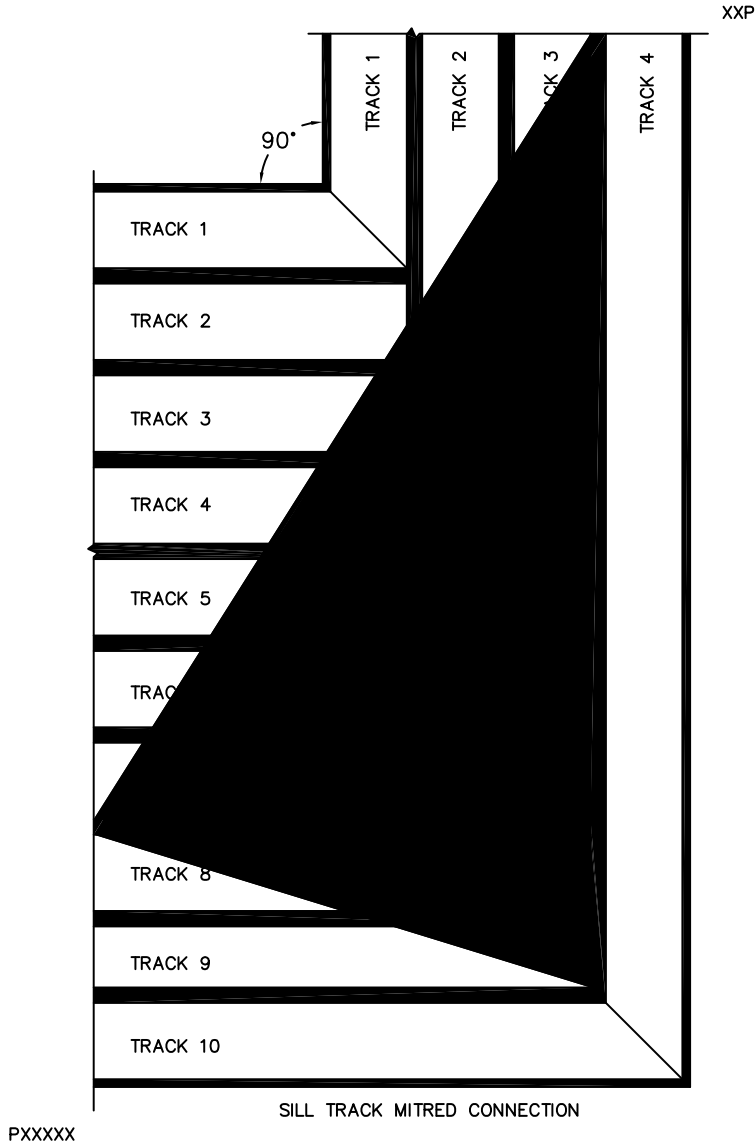

**FLEETWOOD**  
WINDOWS & DOORS  
FleetwoodUSA.com

**NORWOOD 3050**  
90° PXXXXXIXXP STANDARD CONFIG.  
WITH SCREENS

ORDER NO.:

ITEM NO.:

(USE RULER TO SCALE DIMENSIONS IN INCHES)

SCALE: 1/4

**FLEETWOOD**  
WINDOWS & DOORS  
FleetwoodUSA.com

**NORWOOD 3050**  
90° PXXXXXIXXP STANDARD CONFIG.  
WITH SCREENS

ORDER NO.:

ITEM NO.:

(USE RULER TO SCALE DIMENSIONS IN INCHES)

SCALE: 1/4