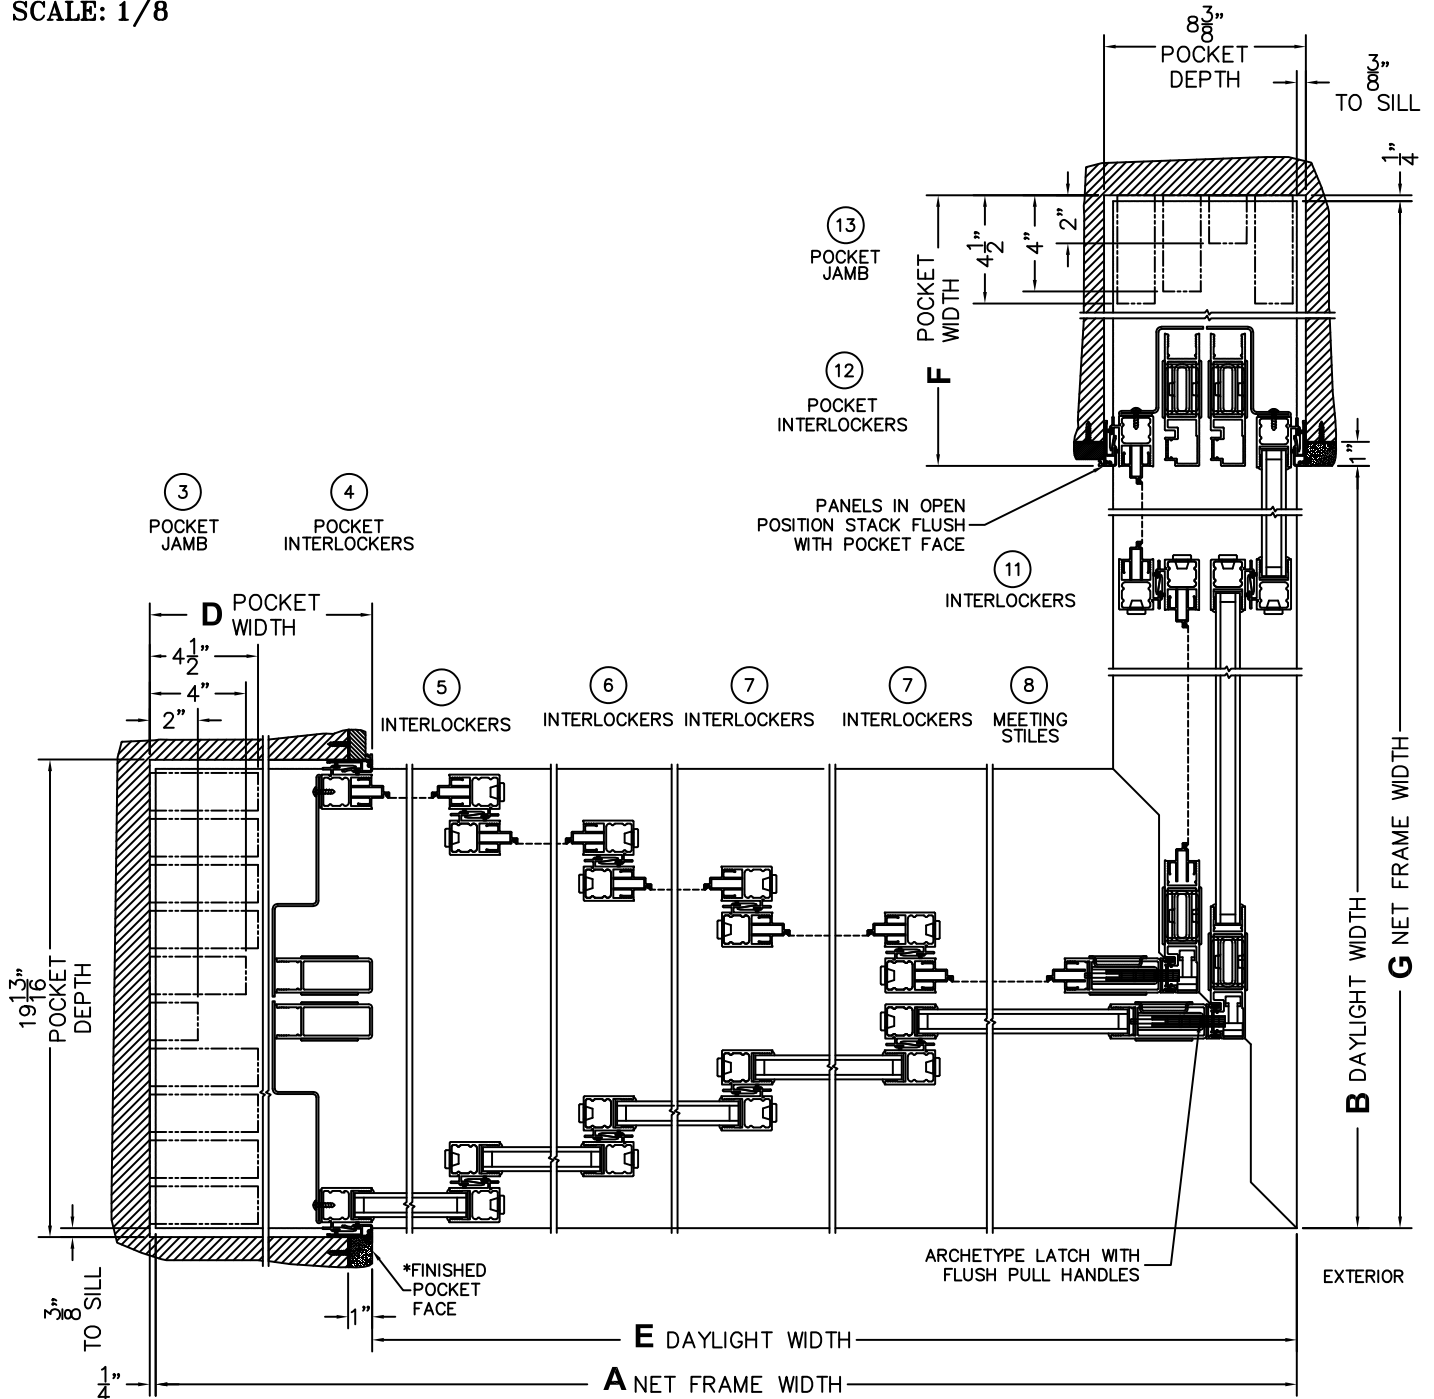

FLEETWOOD
WINDOWS & DOORS
FleetwoodUSA.com

NORWOOD 3050
90°PXXXXXIXXP STANDARD CONFIG.
WITH SCREENS

ORDER NO.:

ITEM NO.:

(USE RULER TO SCALE DIMENSIONS IN INCHES)

SCALE: 1/8

*CAUTION: WHEN CONSTRUCTING POCKET NOTE THAT DAYLIGHT WIDTH DOES NOT INCLUDE 1" SET BACK FOR POST INTERLOCKER.