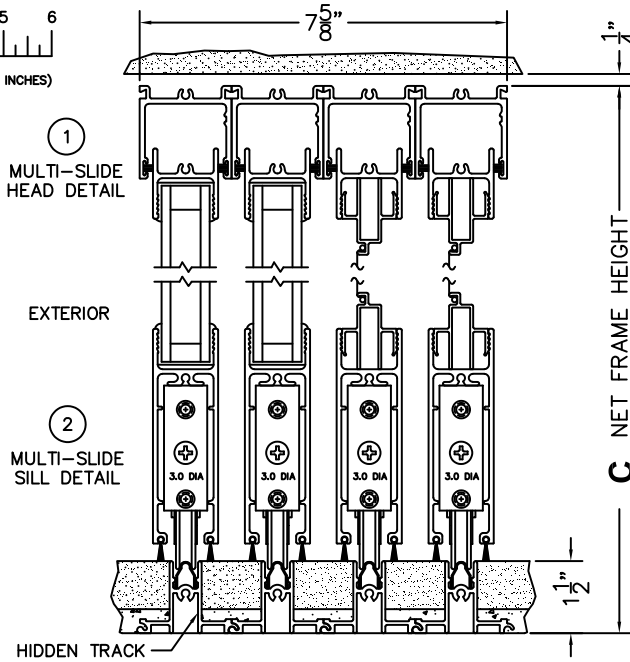

B(DAYLIGHT WIDTH)

C(NET FRAME HEIGHT)

CALCULATED VALUES (FLEETWOOD SUPPLIED)

D(POCKET WIDTH)

E(NET FRAME WIDTH)

F(POCKET WIDTH)

G(NET FRAME WIDTH)

NOTES:

(USE RULER TO SCALE DIMENSIONS IN INCHES)

SCALE: 1/4

PXXXXXIXXP DOOR SHOWN

NOTE: THIS DRAWING AND THE ACCOMPANYING "OPTIONS AND UPGRADES" ARE FOR CONCEPT ONLY! AT THE TIME OF ORDER WE WILL CUSTOMIZE THE DRAWINGS TO FIT THE FINAL CONFIGURATION. SEE DRAWINGS 3050-08 THRU 3050-09 FOR ADDITIONAL INFORMATION.