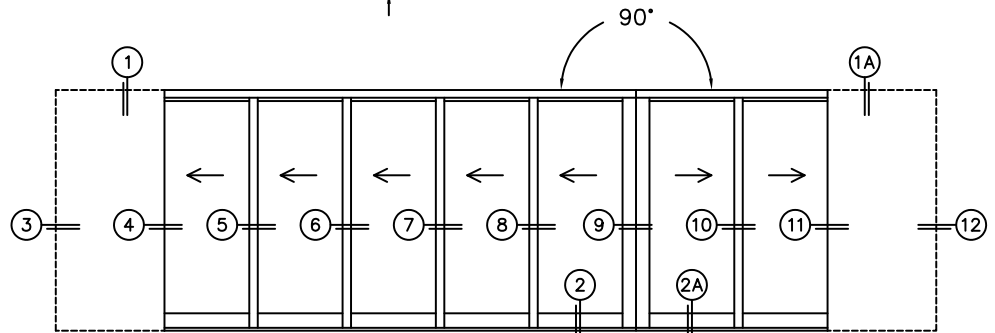

B(DAYLIGHT WIDTH)

C(NET FRAME HEIGHT)

CALCULATED VALUES (FLEETWOOD SUPPLIED)

D(POCKET WIDTH)

E(NET FRAME WIDTH)

F(POCKET WIDTH)

G(NET FRAME WIDTH)

NOTES:

(USE RULER TO SCALE DIMENSIONS IN INCHES)

SCALE: 1/4

PXXXXXIXXP DOOR SHOWN

NOTE: THIS DRAWING AND THE ACCOMPANYING "OPTIONS AND UPGRADES" ARE FOR CONCEPT ONLY! AT THE TIME OF ORDER WE WILL CUSTOMIZE THE DRAWINGS TO FIT THE FINAL CONFIGURATION. SEE DRAWINGS 3050-08 THRU 3050-09 FOR ADDITIONAL INFORMATION.