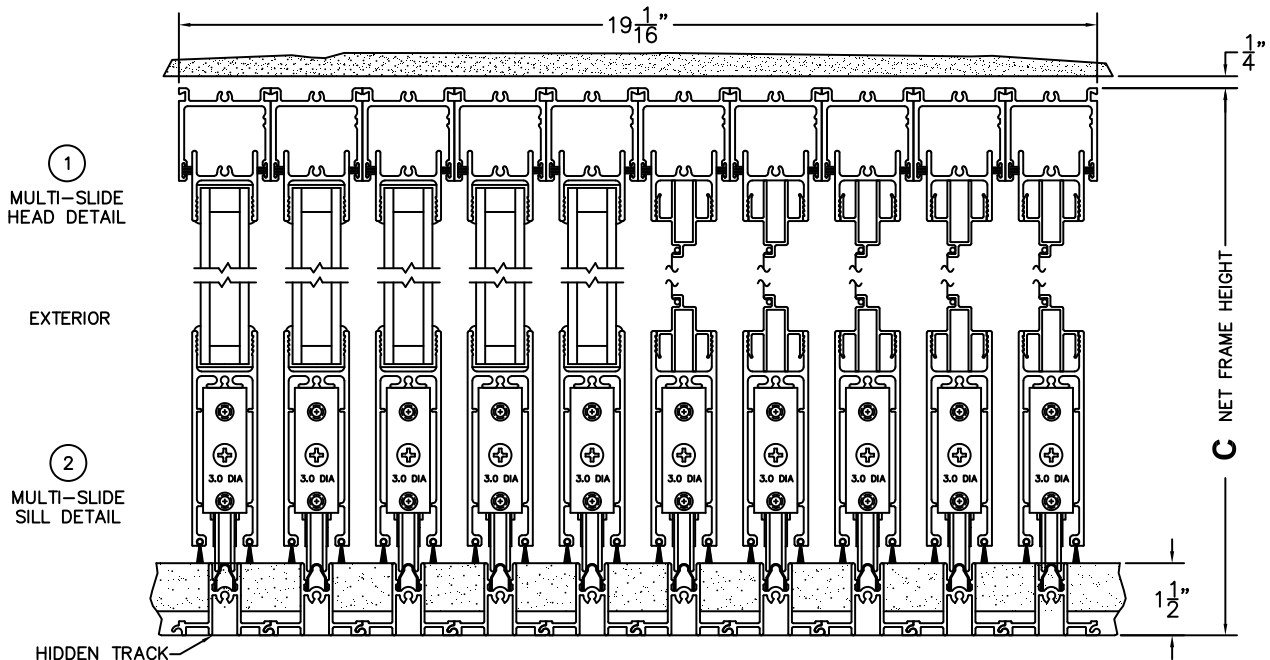

B(DAYLIGHT WIDTH)

C(NET FRAME HEIGHT)

CALCULATED VALUES (FLEETWOOD SUPPLIED)

D(POCKET WIDTH)

E(NET FRAME WIDTH)

F(POCKET WIDTH)

G(NET FRAME WIDTH)

NOTES:

(USE RULER TO SCALE DIMENSIONS IN INCHES)

SCALE: 1/4

PXXXXXIXXP DOOR SHOWN

NOTE: THIS DRAWING AND THE ACCOMPANYING "OPTIONS AND UPGRADES" ARE FOR CONCEPT ONLY! AT THE TIME OF ORDER WE WILL CUSTOMIZE THE DRAWINGS TO FIT THE FINAL CONFIGURATION. SEE DRAWINGS 3050-08 THRU 3050-09 FOR ADDITIONAL INFORMATION.