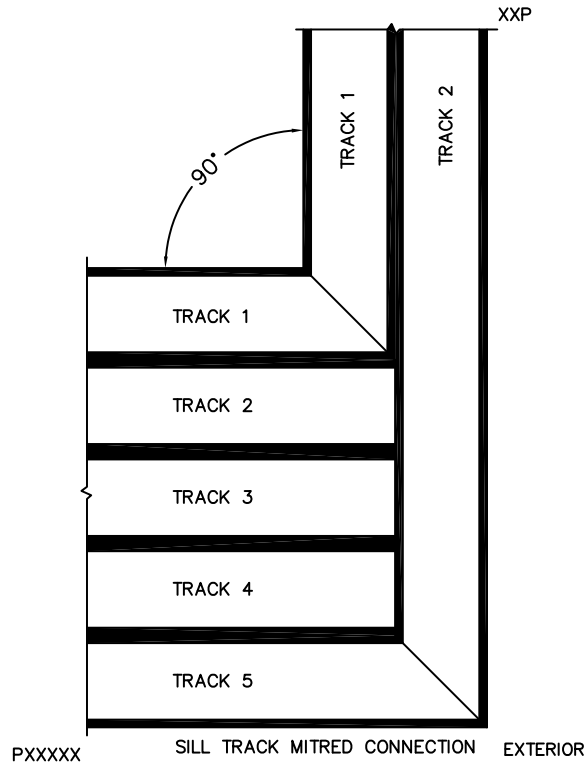

FLEETWOOD
WINDOWS & DOORS
FleetwoodUSA.com

NORWOOD 3070EX M/S
90°PXXXXXIXXP STANDARD CONFIGURATION
NO SCREENS HIDDEN TRACK

ORDER NO.:

ITEM NO.:

(USE RULER TO SCALE DIMENSIONS IN INCHES)

SCALE: 1/4

FLEETWOOD
WINDOWS & DOORS
FleetwoodUSA.com

NORWOOD 3070EX M/S
90°PXXXXXIXXP STANDARD CONFIGURATION
NO SCREENS HIDDEN TRACK

ORDER NO.:

ITEM NO.:

(USE RULER TO SCALE DIMENSIONS IN INCHES)

SCALE: 1/4