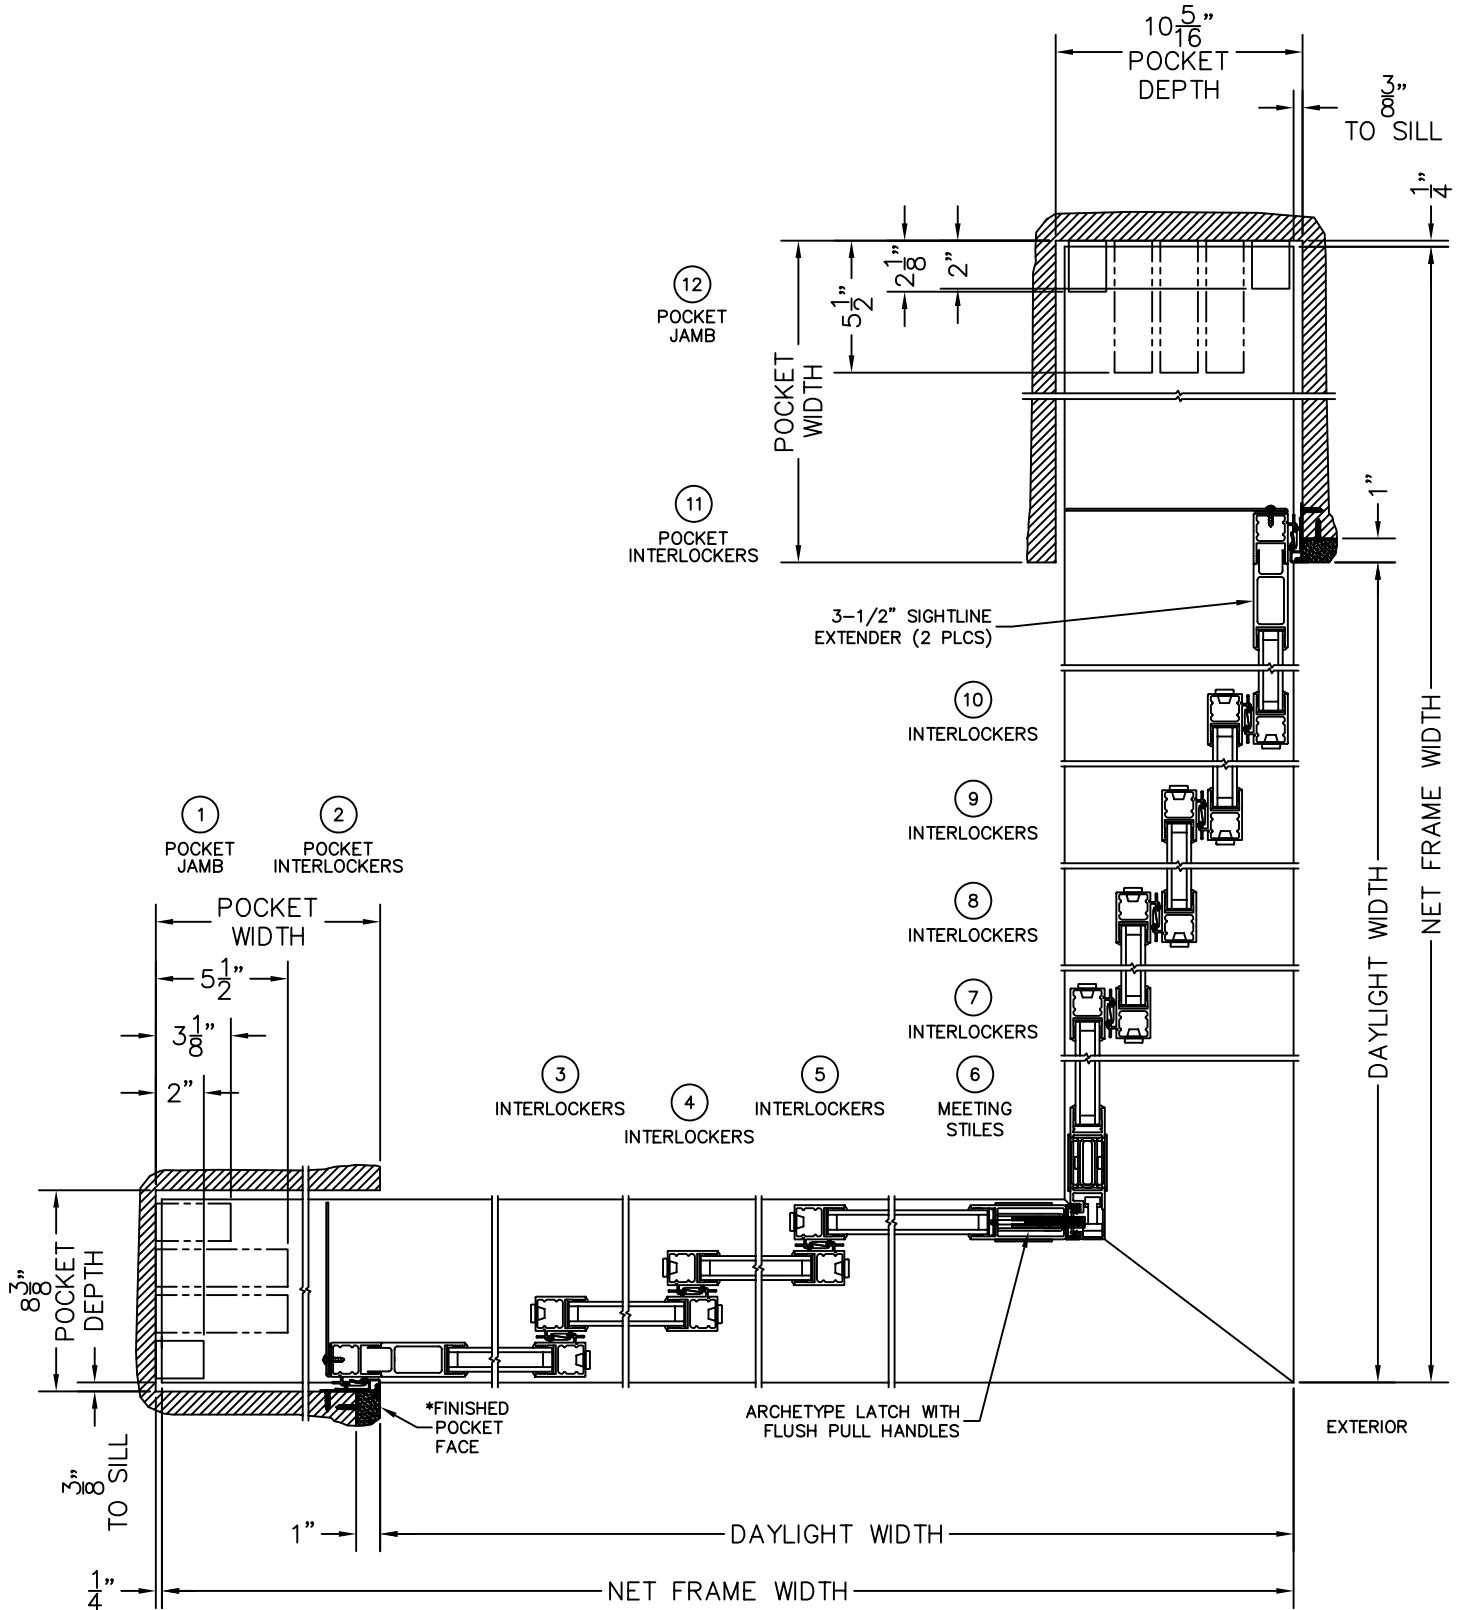

FLEETWOOD
WINDOWS & DOORS
FleetwoodUSA.com

NORWOOD 3050

90°PXXXXXIXXXXXP CUSTOM CONFIGURATION
HIDDEN TRACK NO SCREENS

ORDER NO.:

ITEM NO.:

SCALE: 1/8

*CAUTION: WHEN CONSTRUCTING POCKET NOTE THAT DAYLIGHT WIDTH DOES NOT INCLUDE 1" SET BACK FOR POST INTERLOCKER.