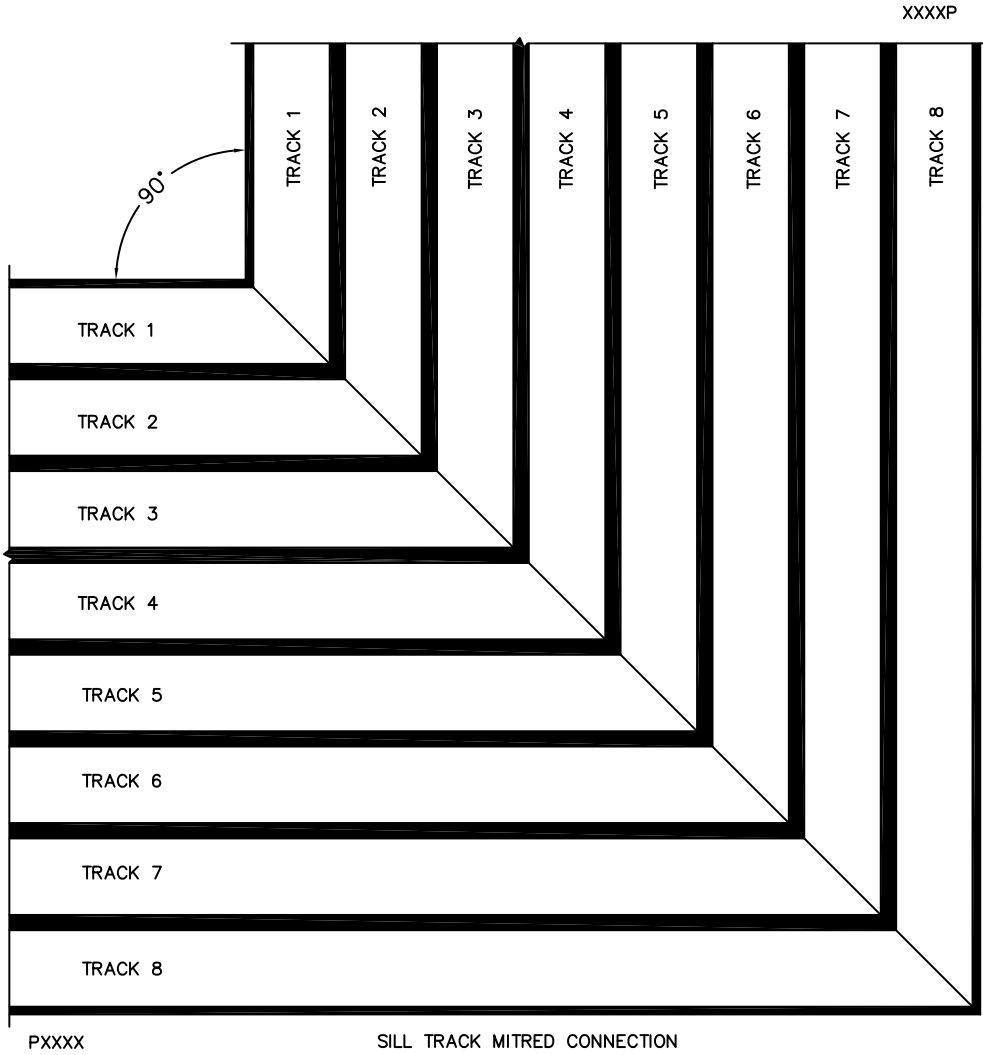

FLEETWOOD
WINDOWS & DOORS
FleetwoodUSA.com

NORWOOD 3050

90°PXXXXIXXXXP STANDARD CONFIG.
WITH SCREENS

ORDER NO.:

ITEM NO.:

(USE RULER TO SCALE DIMENSIONS IN INCHES)

SCALE: 1/4

FLEETWOOD
WINDOWS & DOORS
FleetwoodUSA.com

NORWOOD 3050

90°PXXXXIXXXXP STANDARD CONFIG.
WITH SCREENS

ORDER NO.:

ITEM NO.:

(USE RULER TO SCALE DIMENSIONS IN INCHES)

SCALE: 1/4