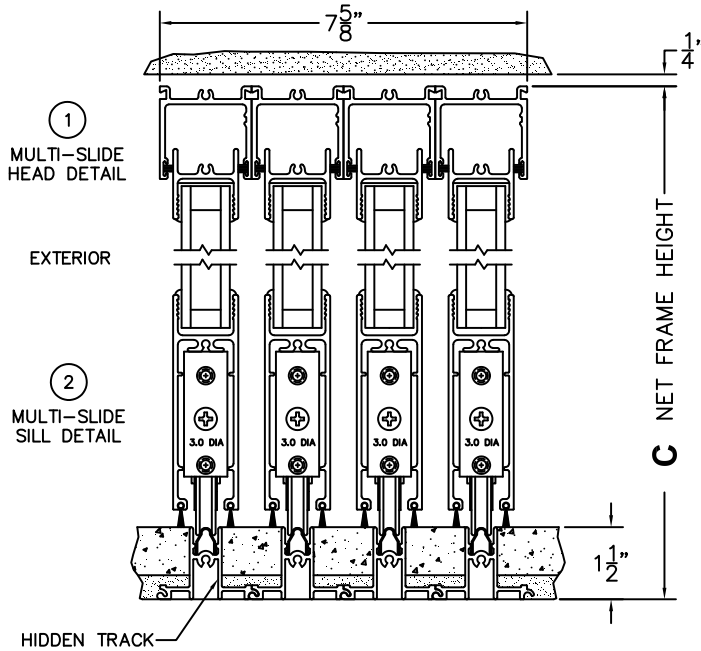

B (DAYLIGHT WIDTH)

C (NET FRAME HEIGHT)

CALCULATED VALUES (FLEETWOOD SUPPLIED)

D (POCKET WIDTH)

E (NET FRAME WIDTH)

F (POCKET WIDTH)

G (NET FRAME WIDTH)

NOTES:

(USE RULER TO SCALE DIMENSIONS IN INCHES)

SCALE: 1/4

PXXXXIXXXXP DOOR SHOWN

NOTE: THIS DRAWING AND THE ACCOMPANYING "OPTIONS AND UPGRADES" ARE FOR CONCEPT ONLY! AT THE TIME OF ORDER WE WILL CUSTOMIZE THE DRAWINGS TO FIT THE FINAL CONFIGURATION. SEE DRAWINGS 3050-08 THRU 3050-09 FOR ADDITIONAL INFORMATION.