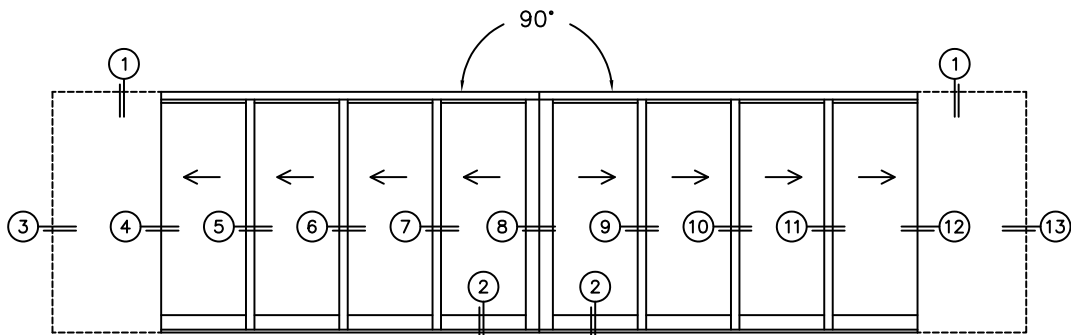

B (DAYLIGHT WIDTH)

C (NET FRAME HEIGHT)

CALCULATED VALUES (FLEETWOOD SUPPLIED)

D (POCKET WIDTH)

E (NET FRAME WIDTH)

F (POCKET WIDTH)

G (NET FRAME WIDTH)

NOTES:

(USE RULER TO SCALE DIMENSIONS IN INCHES)

SCALE: 1/4

PXXXXIXXXXP DOOR SHOWN

NOTE: THIS DRAWING AND THE ACCOMPANYING "OPTIONS AND UPGRADES" ARE FOR CONCEPT ONLY! AT THE TIME OF ORDER WE WILL CUSTOMIZE THE DRAWINGS TO FIT THE FINAL CONFIGURATION. SEE DRAWINGS 3050-08 THRU 3050-09 FOR ADDITIONAL INFORMATION.