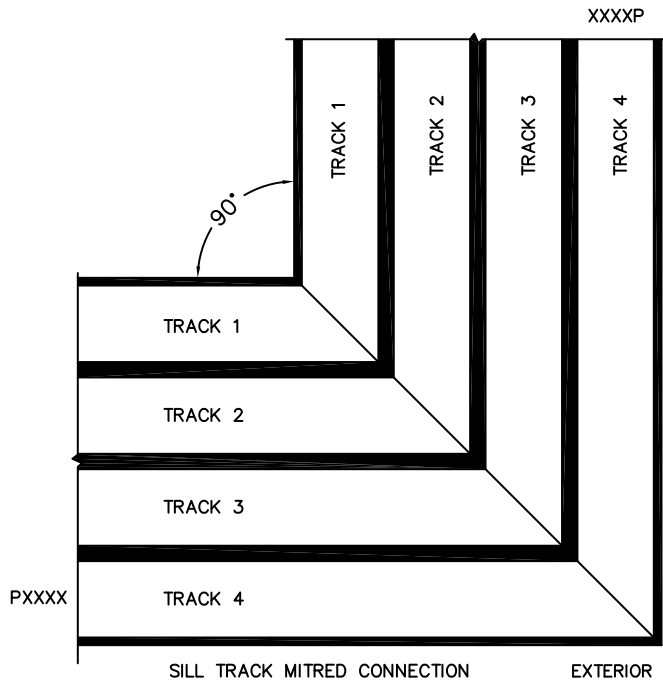

FLEETWOOD
WINDOWS & DOORS
FleetwoodUSA.com

NORWOOD 3050

90°PXXXXIXXXXP STANDARD CONFIGURATION
NO SCREENS

ORDER NO.:

ITEM NO.:

(USE RULER TO SCALE DIMENSIONS IN INCHES)

SCALE: 1/4

FLEETWOOD
WINDOWS & DOORS
FleetwoodUSA.com

NORWOOD 3050
90°PXXXXIXXXXP STANDARD CONFIGURATION
NO SCREENS

ORDER NO.:

ITEM NO.:

(USE RULER TO SCALE DIMENSIONS IN INCHES)

SCALE: 1/4