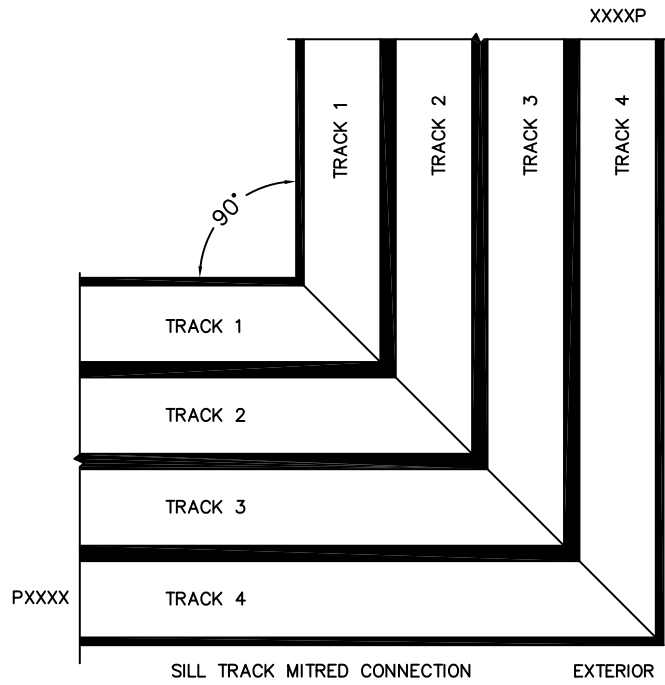

**FLEETWOOD**  
WINDOWS & DOORS  
FleetwoodUSA.com

**NORWOOD 3050**  
90°PXXXXIXXXXP CUSTOM CONFIGURATION  
NO SCREENS

ORDER NO.:

ITEM NO.:

(USE RULER TO SCALE DIMENSIONS IN INCHES)

SCALE: 1/4

**FLEETWOOD**  
WINDOWS & DOORS  
FleetwoodUSA.com

**NORWOOD 3050**  
90°PXXXXIXXXXP CUSTOM CONFIGURATION  
NO SCREENS

ORDER NO.:

ITEM NO.:

(USE RULER TO SCALE DIMENSIONS IN INCHES)

SCALE: 1/4