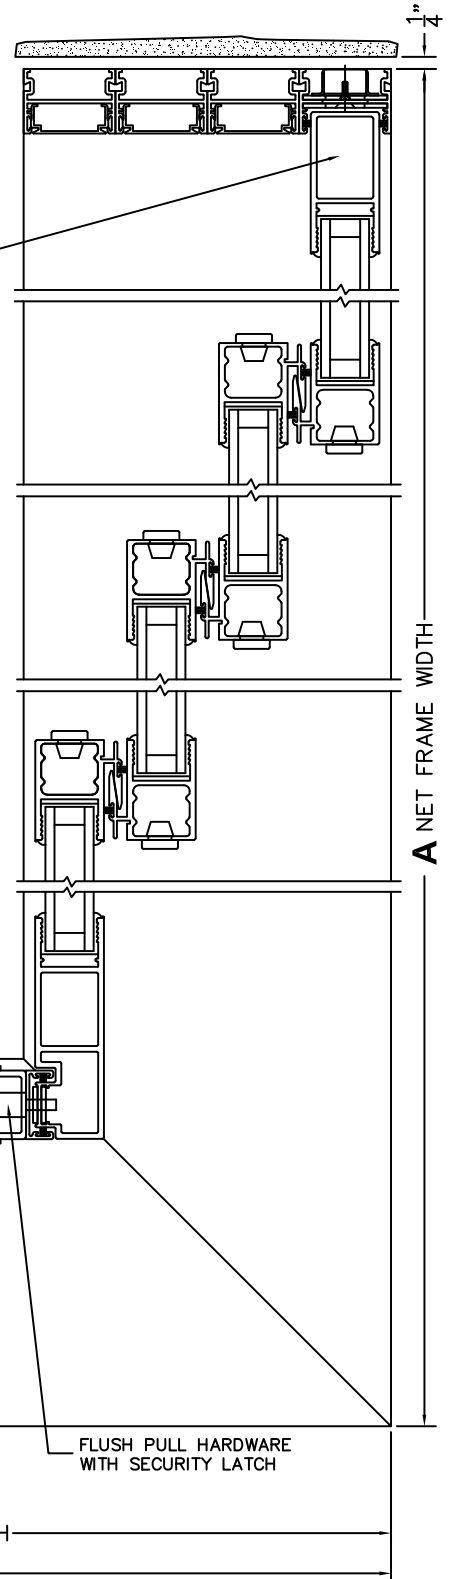

(USE RULER TO SCALE DIMENSIONS IN INCHES)

SCALE: 1/4

*CAUTION: WHEN CONSTRUCTING POCKET NOTE THAT DAYLIGHT WIDTH DOES NOT INCLUDE 1" SET BACK FOR POST INTERLOCKER.