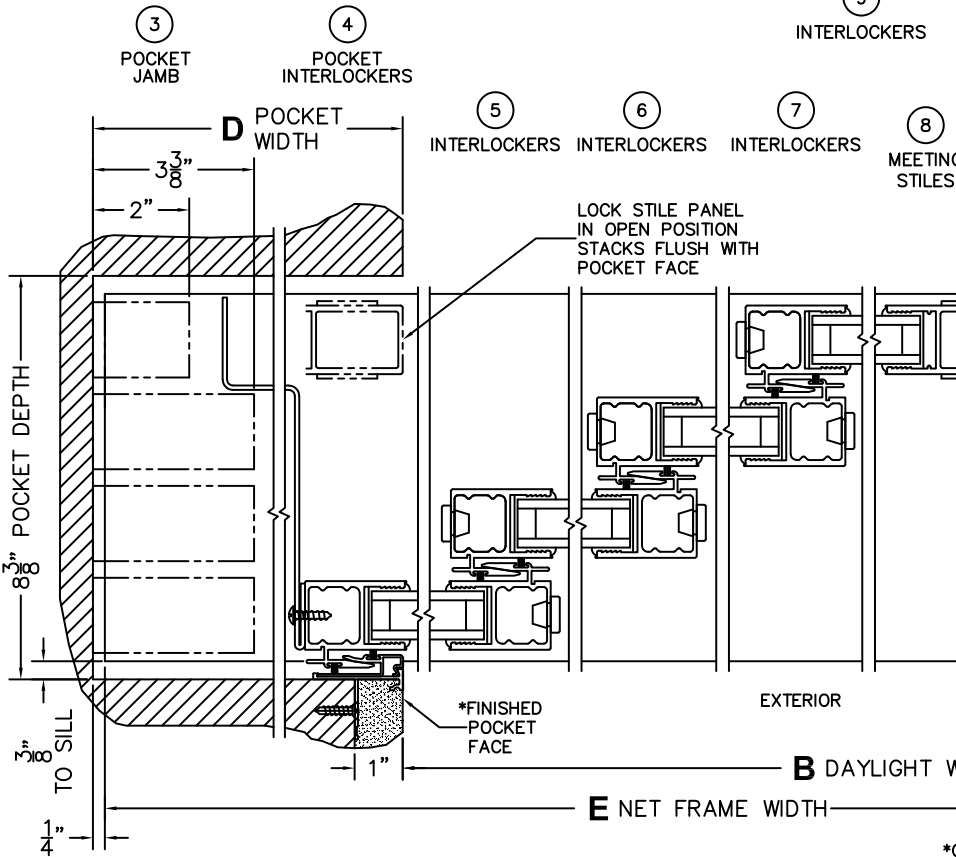

(USE RULER TO SCALE DIMENSIONS IN INCHES)

SCALE: 1/4

*CAUTION: WHEN CONSTRUCTING POCKET NOTE THAT DAYLIGHT WIDTH DOES NOT INCLUDE 1" SET BACK FOR POST INTERLOCKER.