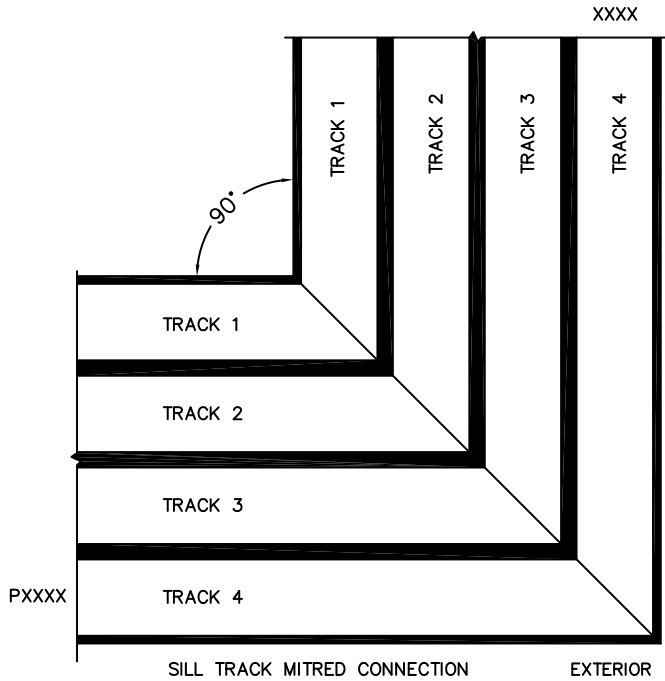

(USE RULER TO SCALE DIMENSIONS IN INCHES)

SCALE: 1/4

*CAUTION: WHEN CONSTRUCTING POCKET NOTE THAT DAYLIGHT WIDTH DOES NOT INCLUDE 1" SET BACK FOR POST INTERLOCKER.