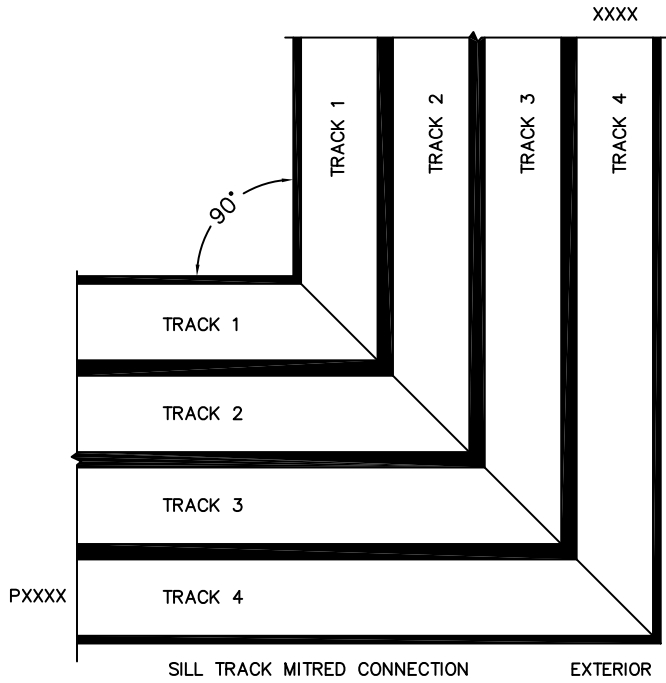

FLEETWOOD
WINDOWS & DOORS
FleetwoodUSA.com

NORWOOD 3050
90°PXXXXIXXXX STANDARD CONFIGURATION
NO SCREENS

ORDER NO.:

ITEM NO.:

(USE RULER TO SCALE DIMENSIONS IN INCHES)

SCALE: 1/4"

FLEETWOOD
WINDOWS & DOORS
FleetwoodUSA.com

NORWOOD 3050
90°PXXXXIXXXX STANDARD CONFIGURATION
NO SCREENS

ORDER NO.:

ITEM NO.:

(USE RULER TO SCALE DIMENSIONS IN INCHES)

SCALE: 1/4"