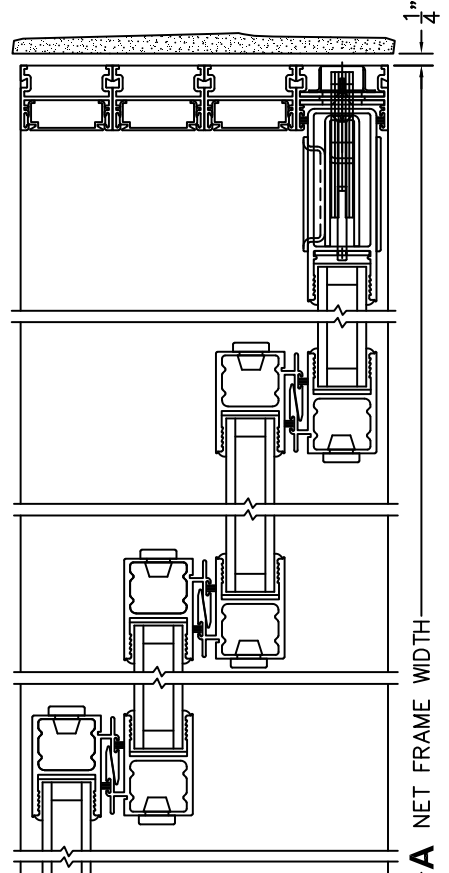

FLEETWOOD
WINDOWS & DOORS
FleetwoodUSA.com

NORWOOD 3050
90°PXXXXIXXXX STANDARD CONFIGURATION
NO SCREENS

ORDER NO.:

ITEM NO.:

(USE RULER TO SCALE DIMENSIONS IN INCHES)

SCALE: 1/4"

FLEETWOOD
WINDOWS & DOORS
FleetwoodUSA.com

NORWOOD 3050
90°PXXXXIXXXX STANDARD CONFIGURATION
NO SCREENS

ORDER NO.:

ITEM NO.:

(USE RULER TO SCALE DIMENSIONS IN INCHES)

SCALE: 1/4"