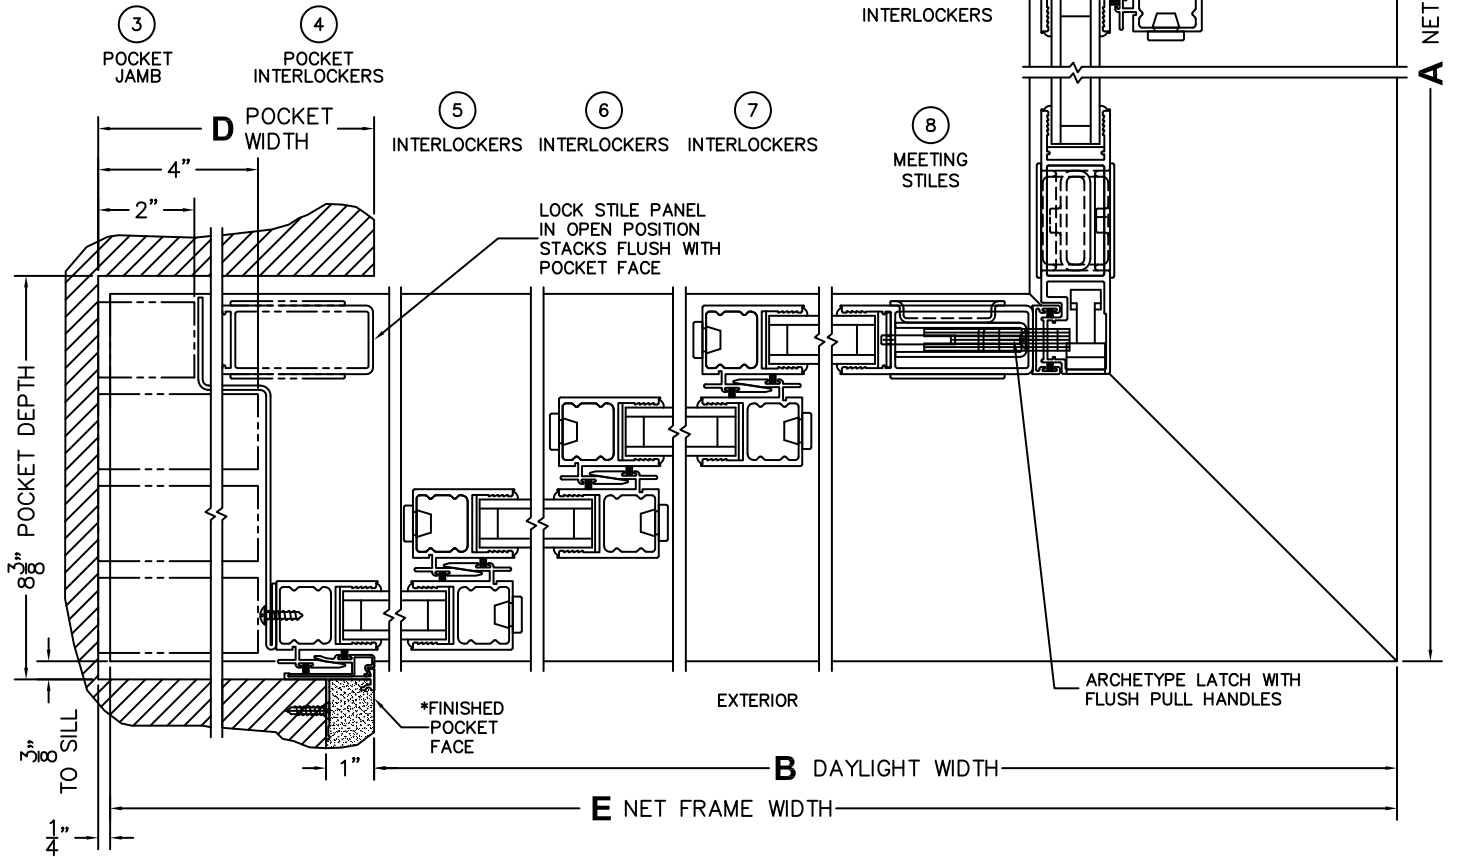

FLEETWOOD
WINDOWS & DOORS
FleetwoodUSA.com

NORWOOD 3050
90°PXXXXIXXXX STANDARD CONFIGURATION
NO SCREENS

ORDER NO.:

ITEM NO.:

(USE RULER TO SCALE DIMENSIONS IN INCHES)

SCALE: 1/4"

FLEETWOOD
WINDOWS & DOORS
FleetwoodUSA.com

NORWOOD 3050
90°PXXXXIXXXX STANDARD CONFIGURATION
NO SCREENS

ORDER NO.:

ITEM NO.:

(USE RULER TO SCALE DIMENSIONS IN INCHES)

SCALE: 1/4"